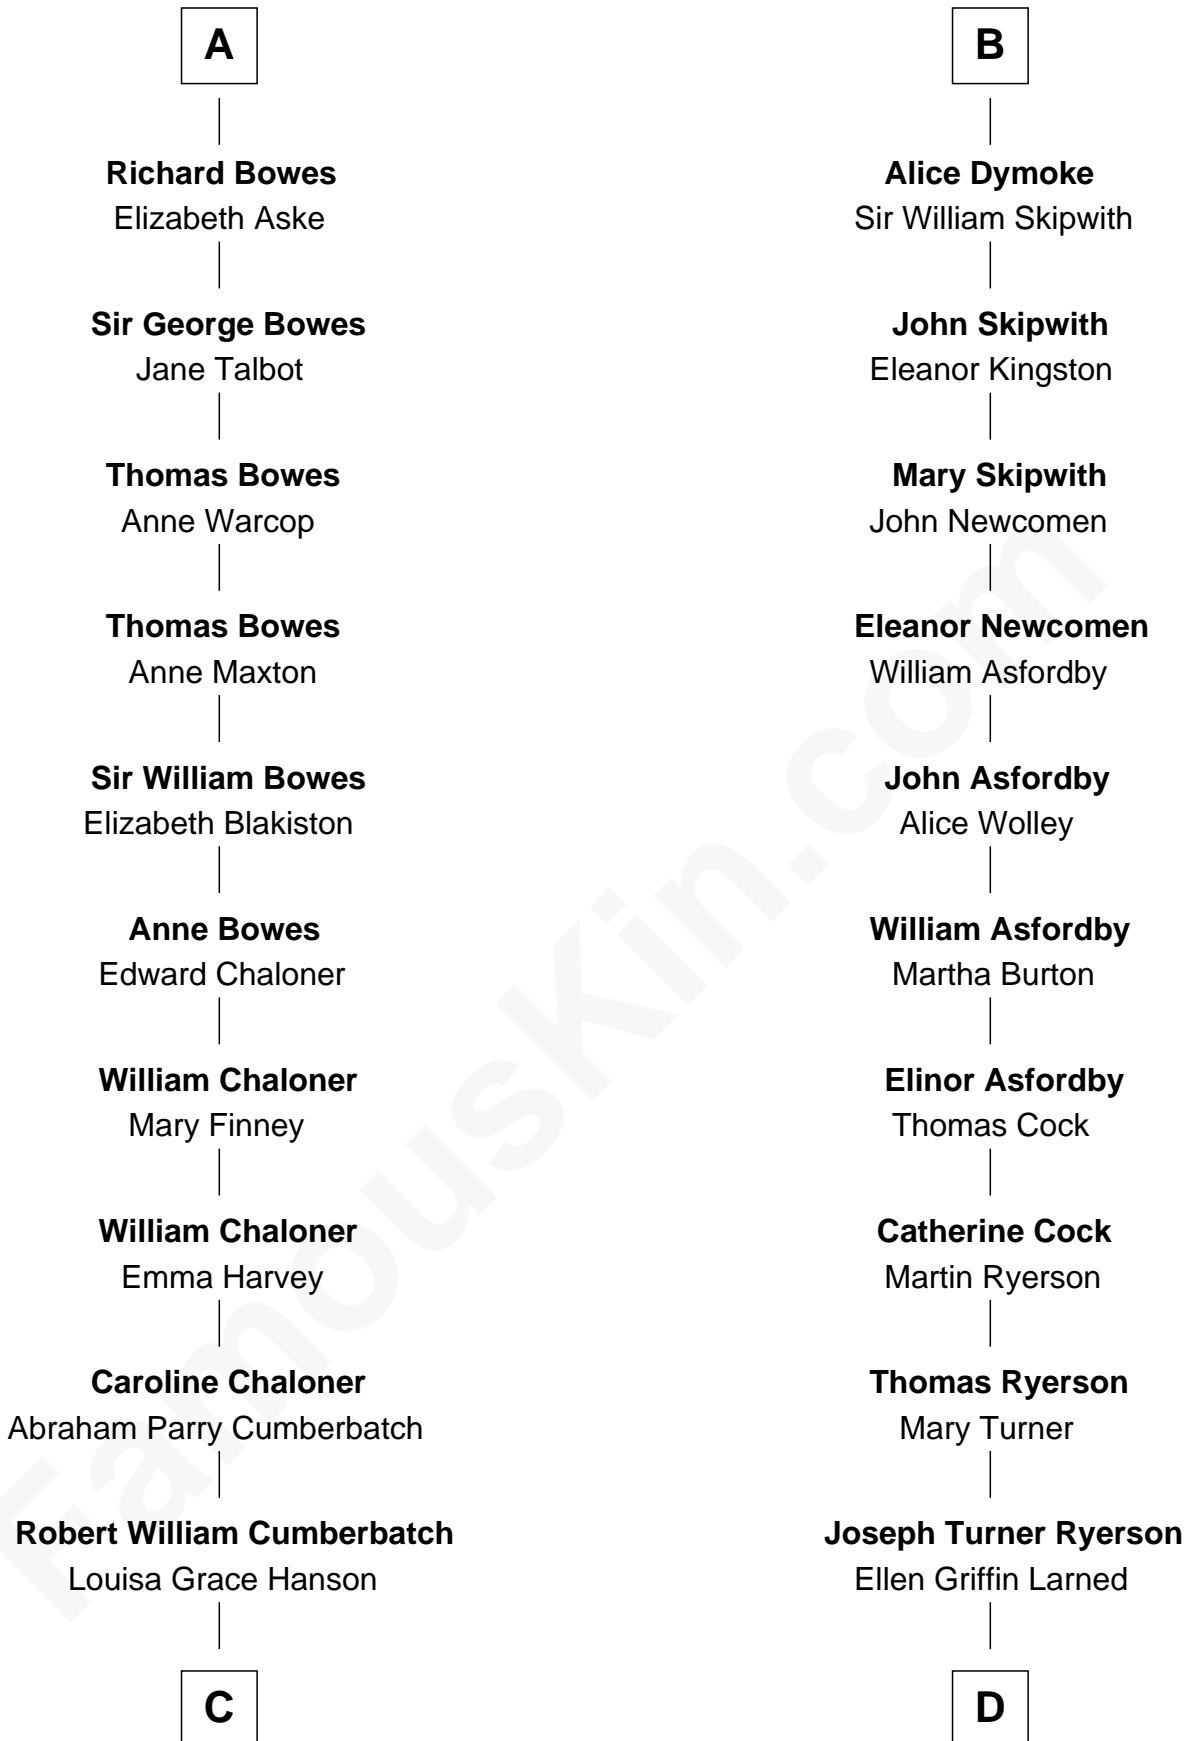

FamousKin.com

Relationship Chart of

Benedict Cumberbatch
Movie, Television and Stage Actor

20th cousin 1 time removed of

Paget Brewster
TV Actress

C

Henry Alfred Cumberbatch

Hélène Gertrude Rees