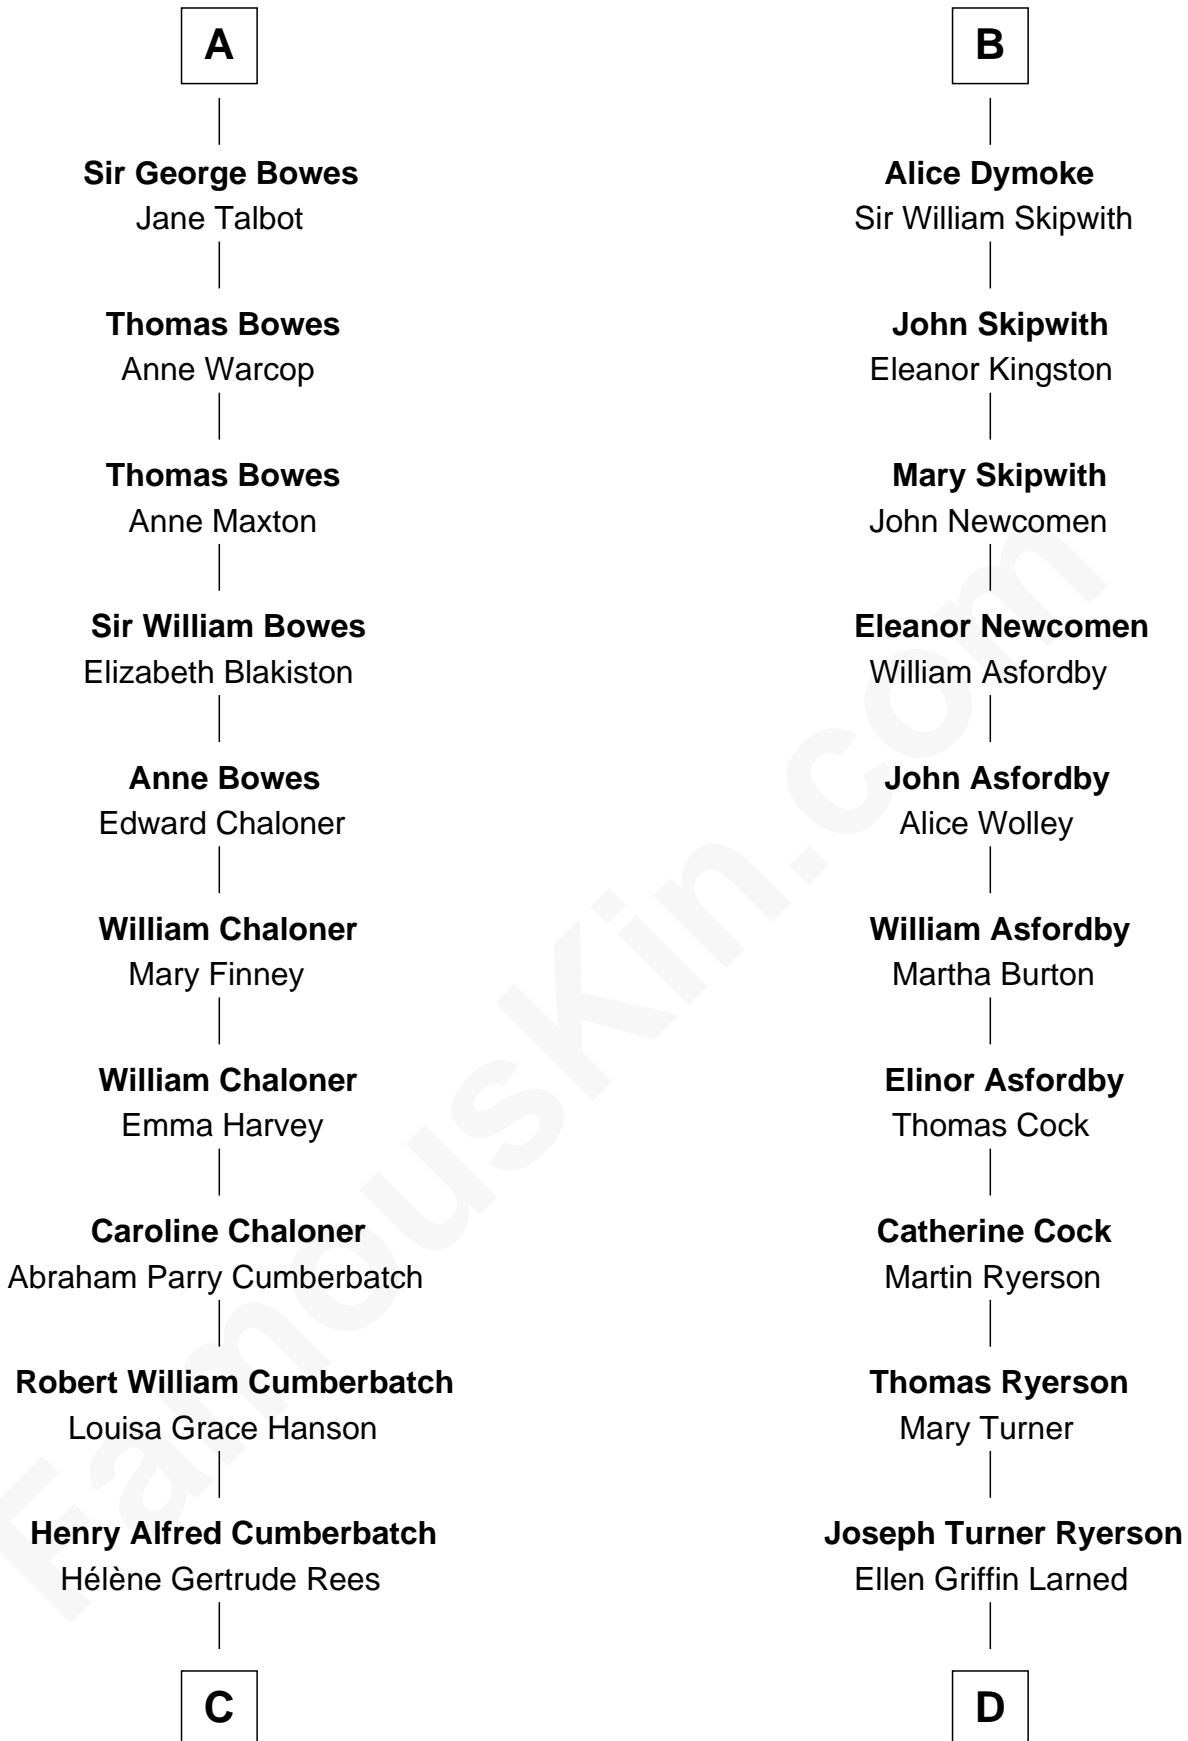

## Relationship Chart of

**Benedict Cumberbatch**  
*Movie, Television and Stage Actor*

19th cousin 2 times removed of

**Paget Brewster**  
*TV Actress*

**C**

**Henry Carlton Cumberbatch**

Pauline Ellen Laing Congdon

**Timothy Carlton Congdon Cumberbatch**

Wanda Ventham

**Benedict Cumberbatch**

*Movie, Television and Stage Actor*

**D**

**Edward Larned Ryerson**

Mary Pringle Mitchell

**Donald Mitchell Ryerson**