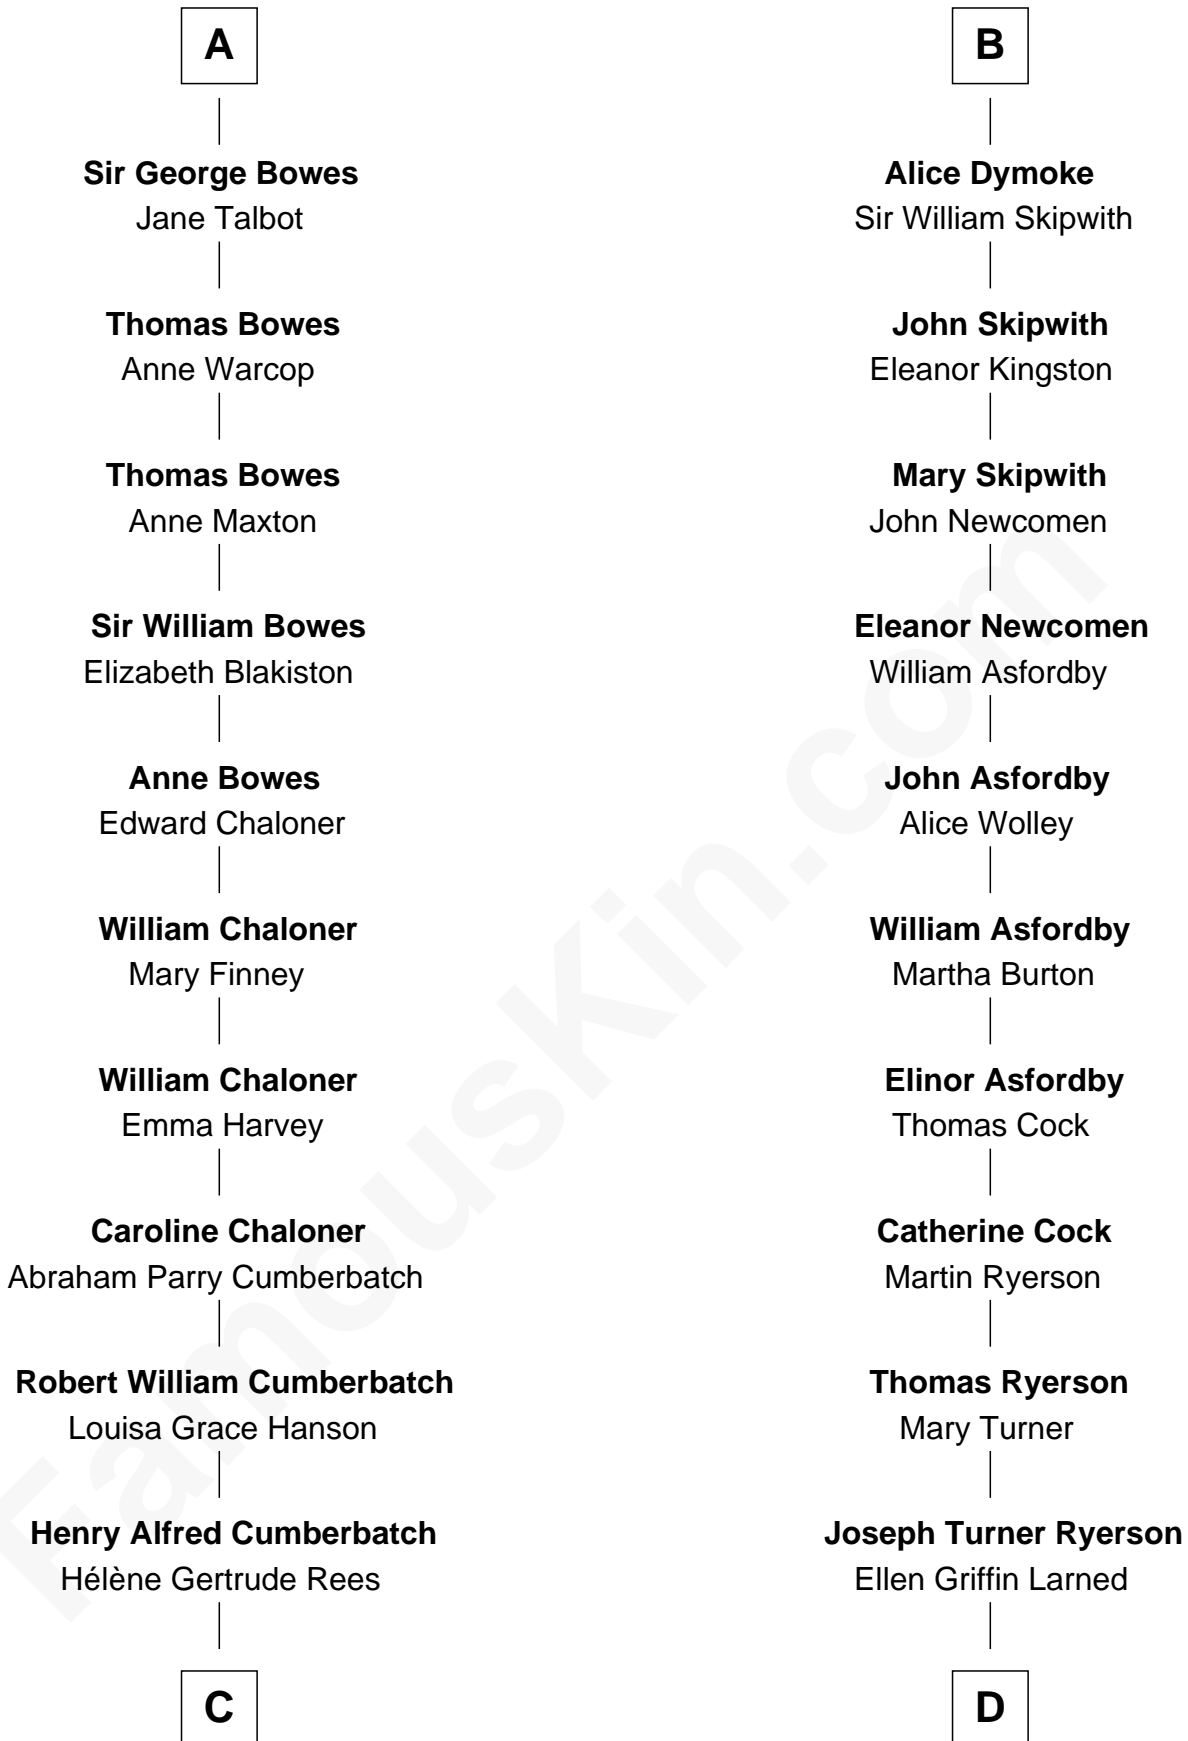

## Relationship Chart of

**Benedict Cumberbatch**

*Movie, Television and Stage Actor*

19th cousin 2 times removed of

**Paget Brewster**

*TV Actress*

**Guy de Beauchamp**

Alice de Toeni

Joan de Waterton

**Margaret de Welles**

Sir Thomas Dymoke

**Sir Lionel Dymoke**

Joanna Griffith

**B**

**C**

**Henry Carlton Cumberbatch**

**Donald Mitchell Ryerson**

Isabelle McGenniss

**Joan Ryerson**

George Washington Wales Brewster

**Galen Brewster**

Hathaway Tew

**Paget Brewster**

*TV Actress*