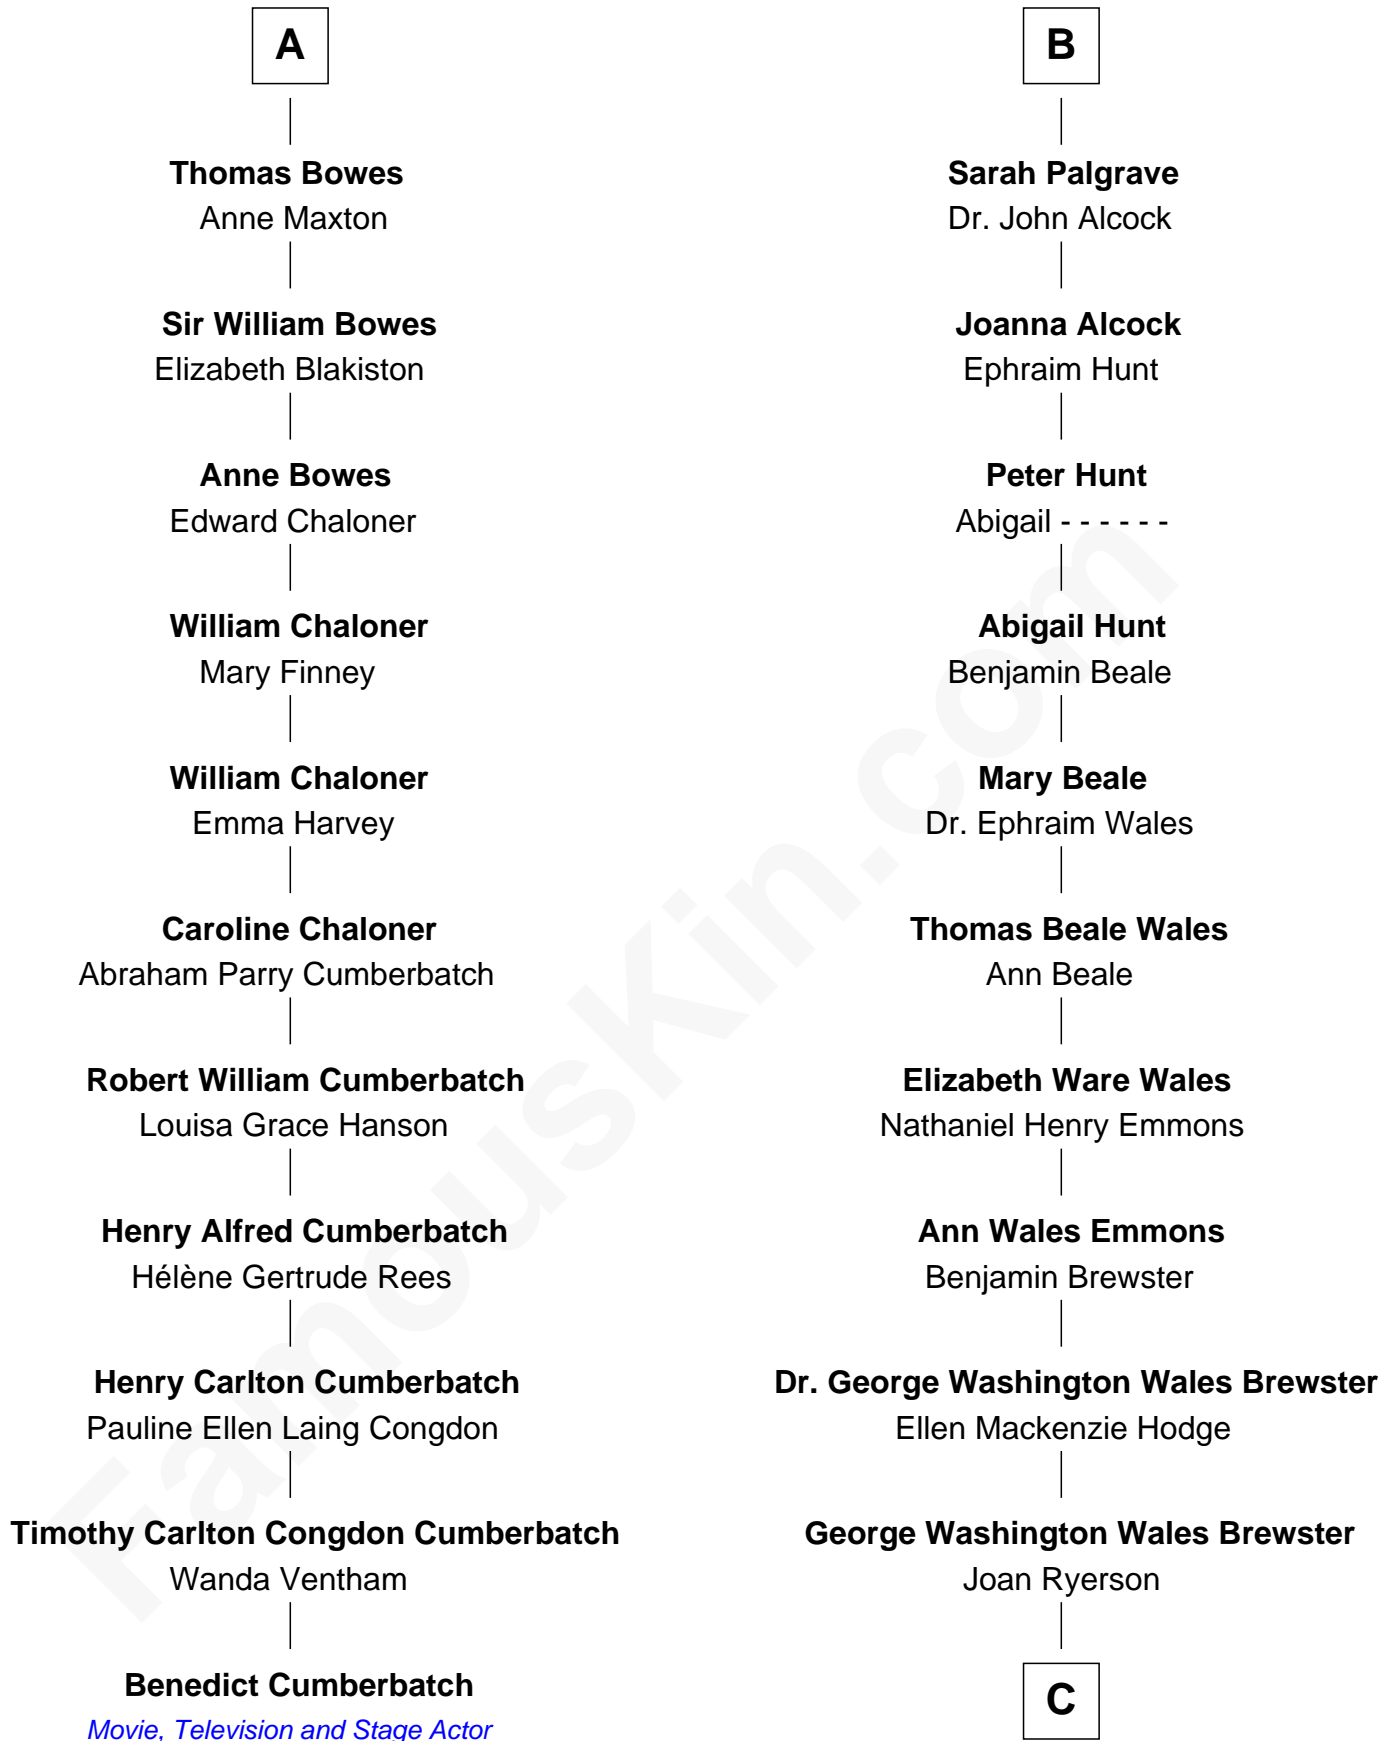

## Relationship Chart of

**Benedict Cumberbatch**  
*Movie, Television and Stage Actor*

17th cousin 1 time removed of

**Paget Brewster**  
*TV Actress*

**Sir Robert Goushill**  
 Elizabeth Fitzalan

C

Galen Brewster  
Hathaway Tew