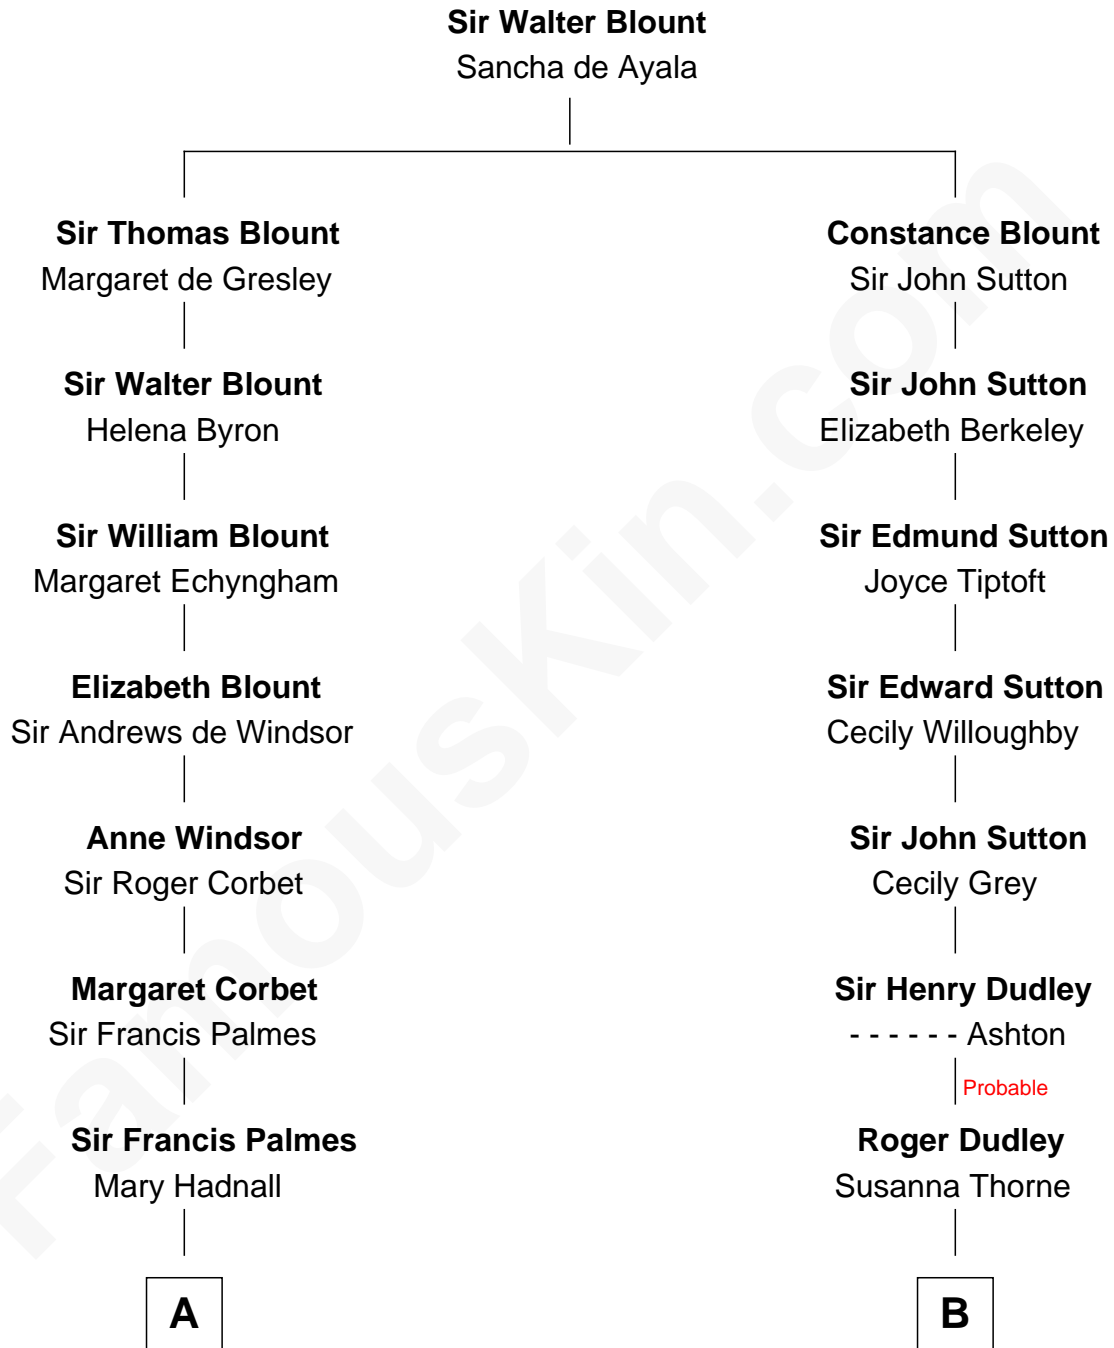

FamousKin.com Relationship Chart of

Benedict Cumberbatch
Movie, Television and Stage Actor

17th cousin 2 times removed of

James Sherman
27th U.S. Vice-President

C

Henry Carlton Cumberbatch

Pauline Ellen Laing Congdon