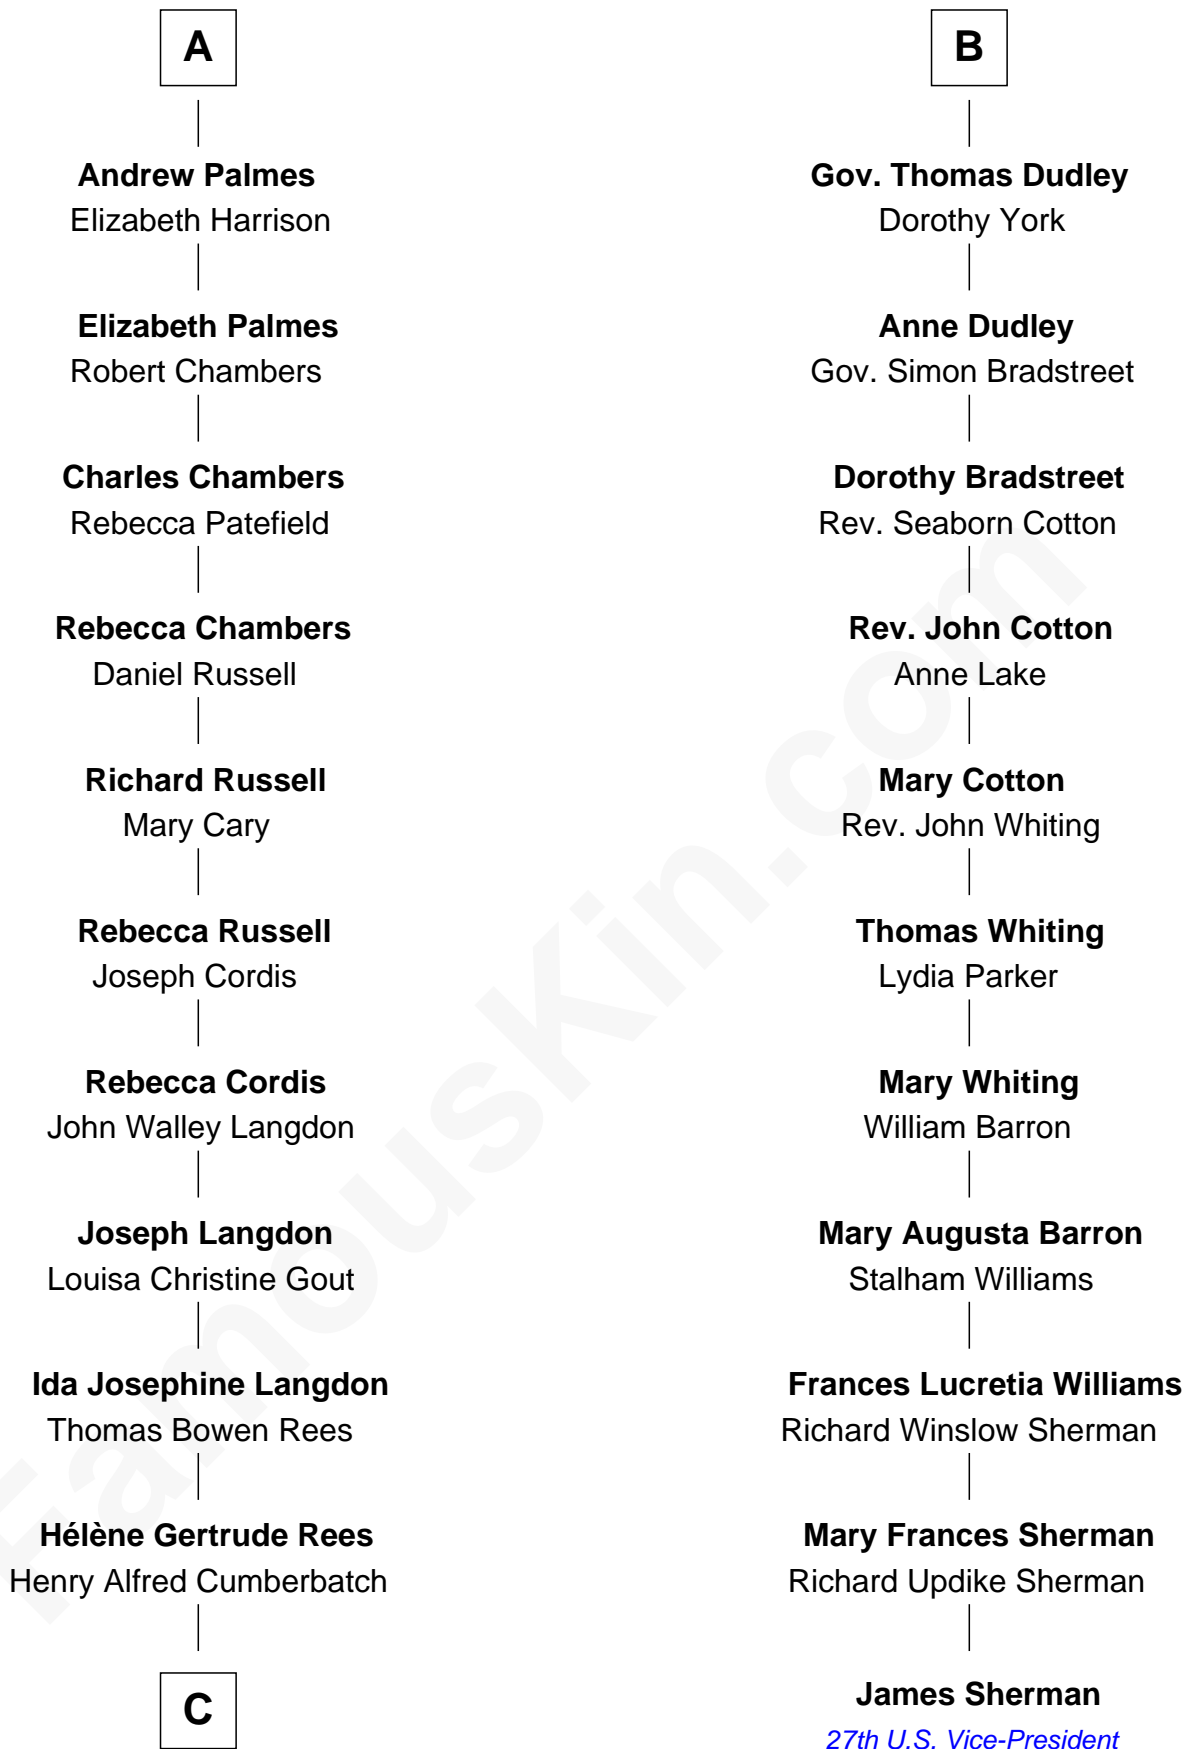

FamousKin.com Relationship Chart of

Benedict Cumberbatch
Movie, Television and Stage Actor

17th cousin 2 times removed of

James Sherman
27th U.S. Vice-President

C

Henry Carlton Cumberbatch

Pauline Ellen Laing Congdon

Timothy Carlton Congdon Cumberbatch

Wanda Ventham

Benedict Cumberbatch

Movie, Television and Stage Actor

FamousKin.com