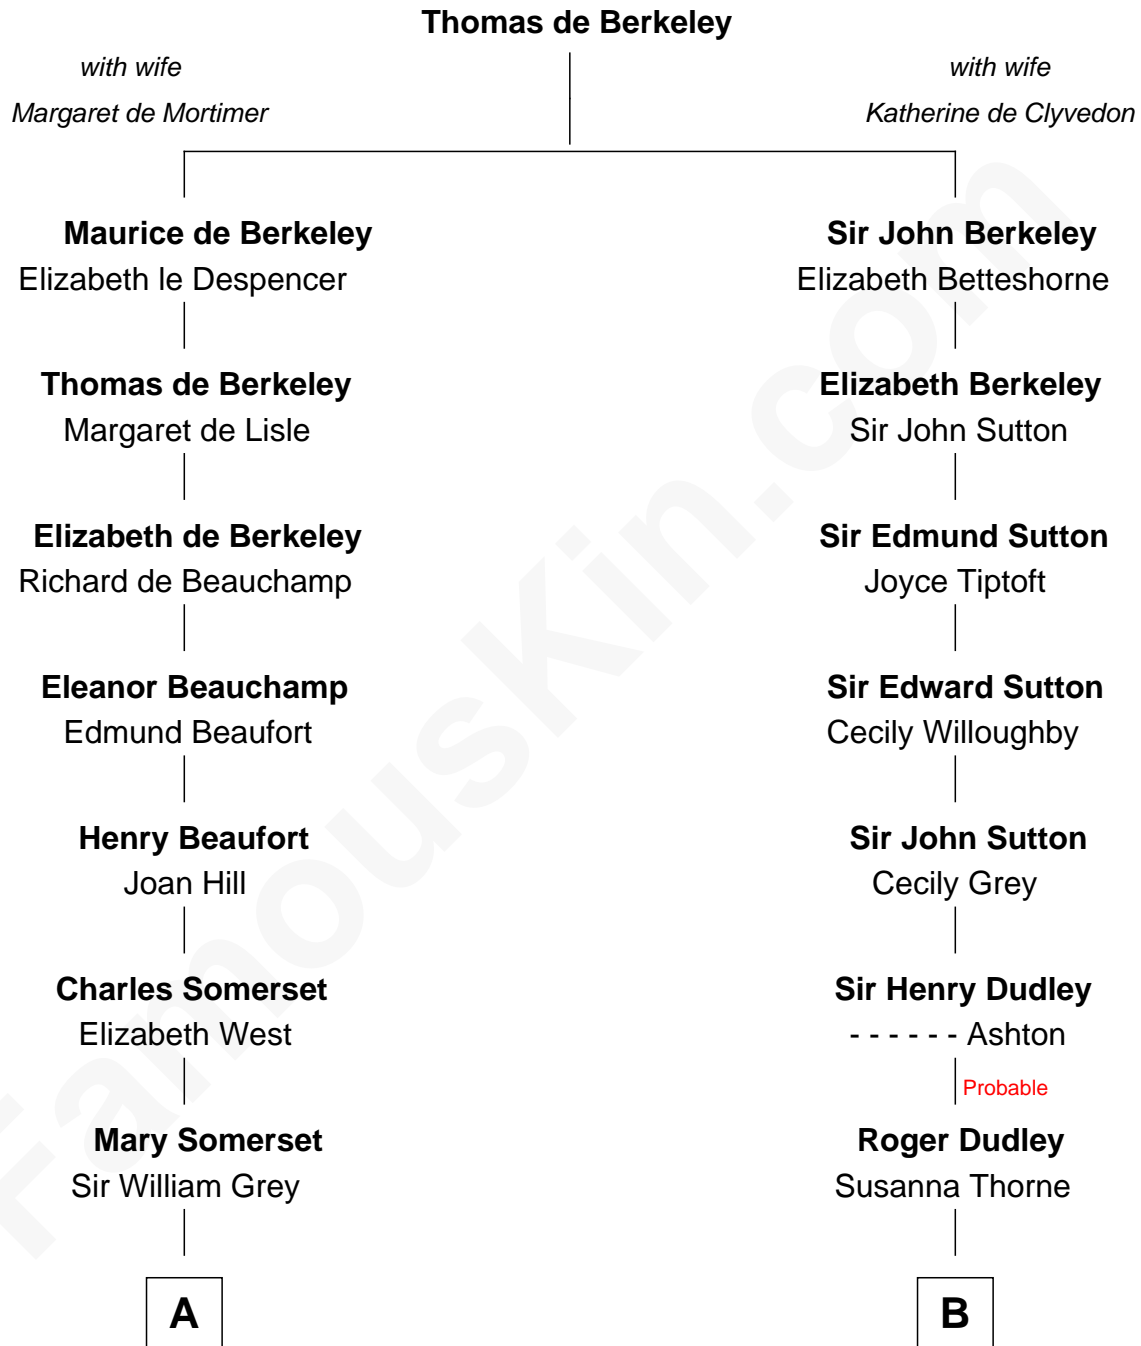

FamousKin.com Relationship Chart of

Benedict Cumberbatch

Movie, Television and Stage Actor

17th cousin 3 times removed of

James Sherman

27th U.S. Vice-President

C

Henry Alfred Cumberbatch

Hélène Gertrude Rees

Henry Carlton Cumberbatch

Pauline Ellen Laing Congdon

Timothy Carlton Congdon Cumberbatch

Wanda Ventham

Benedict Cumberbatch

Movie, Television and Stage Actor