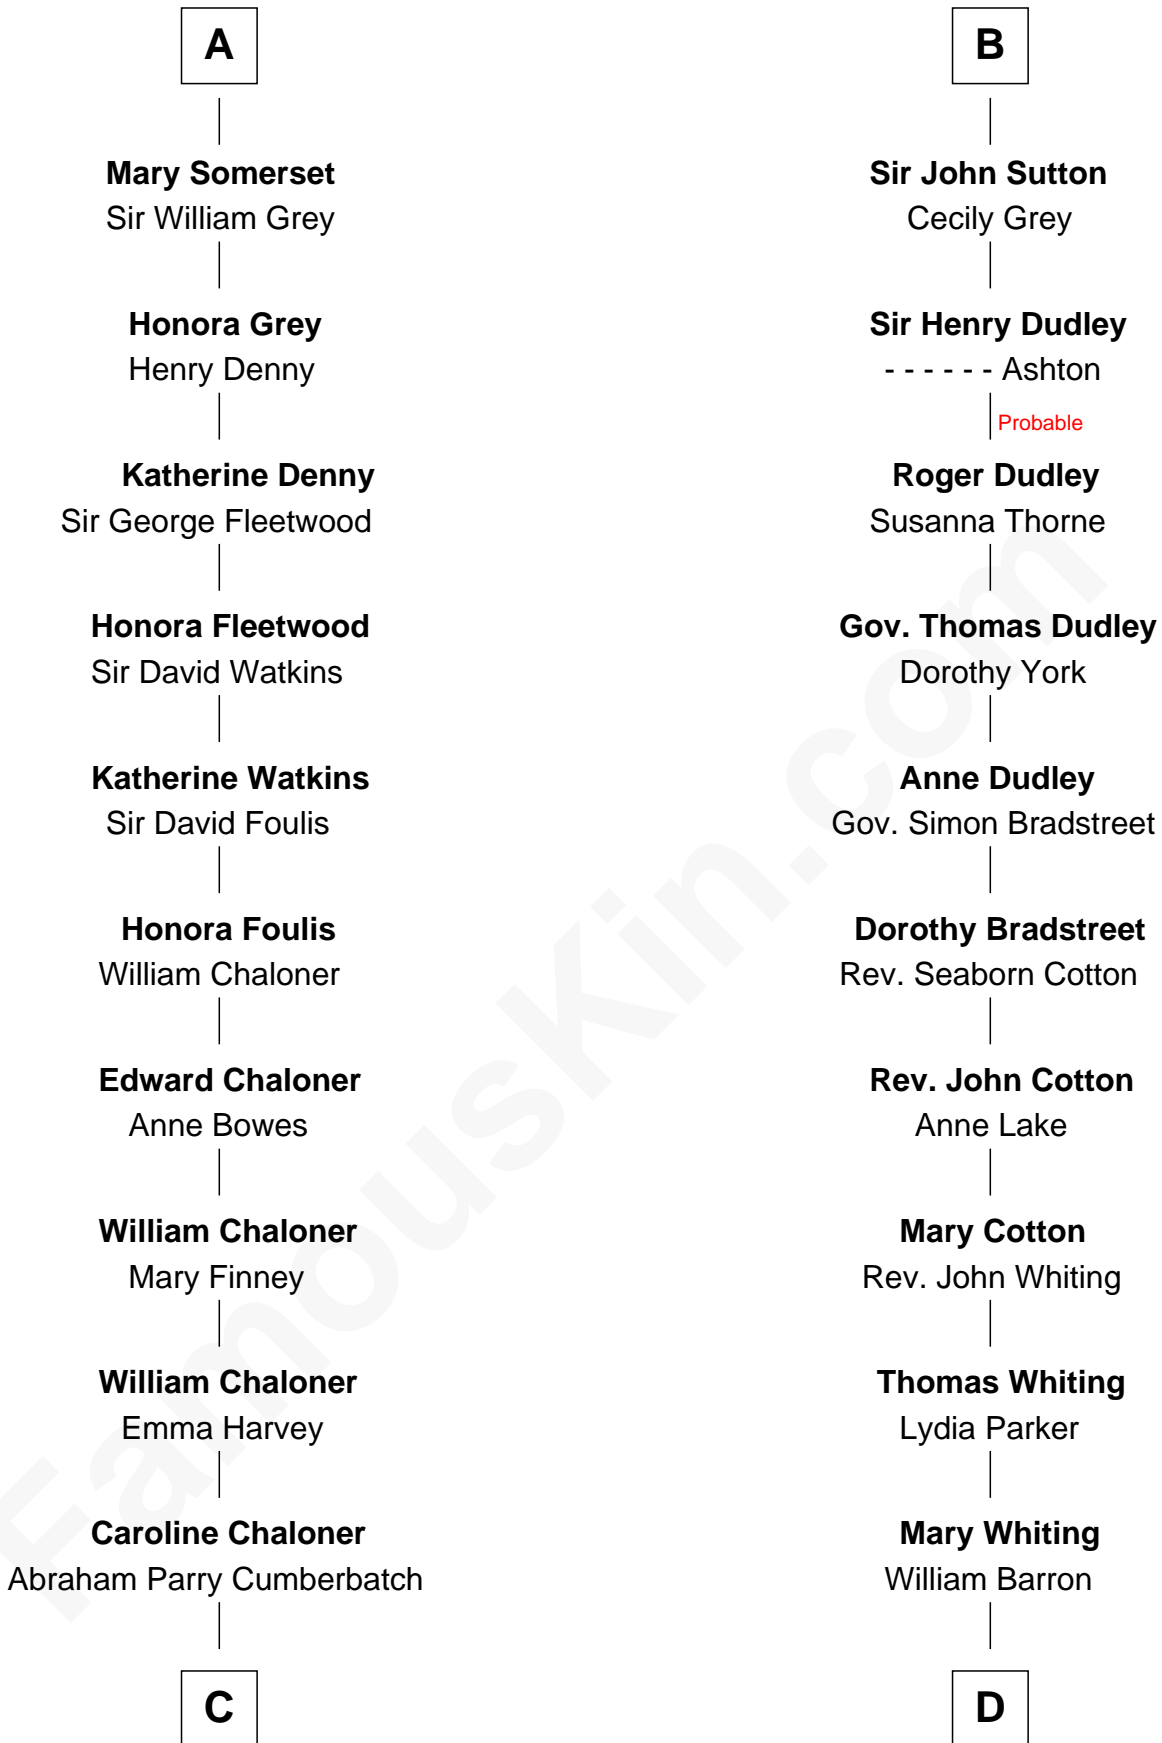

FamousKin.com

Relationship Chart of

Benedict Cumberbatch

Movie, Television and Stage Actor

20th cousin 1 time removed of

James Sherman

27th U.S. Vice-President

C

Robert William Cumberbatch

Louisa Grace Hanson

Henry Alfred Cumberbatch

Hélène Gertrude Rees

Henry Carlton Cumberbatch

Pauline Ellen Laing Congdon

Timothy Carlton Congdon Cumberbatch

Wanda Ventham