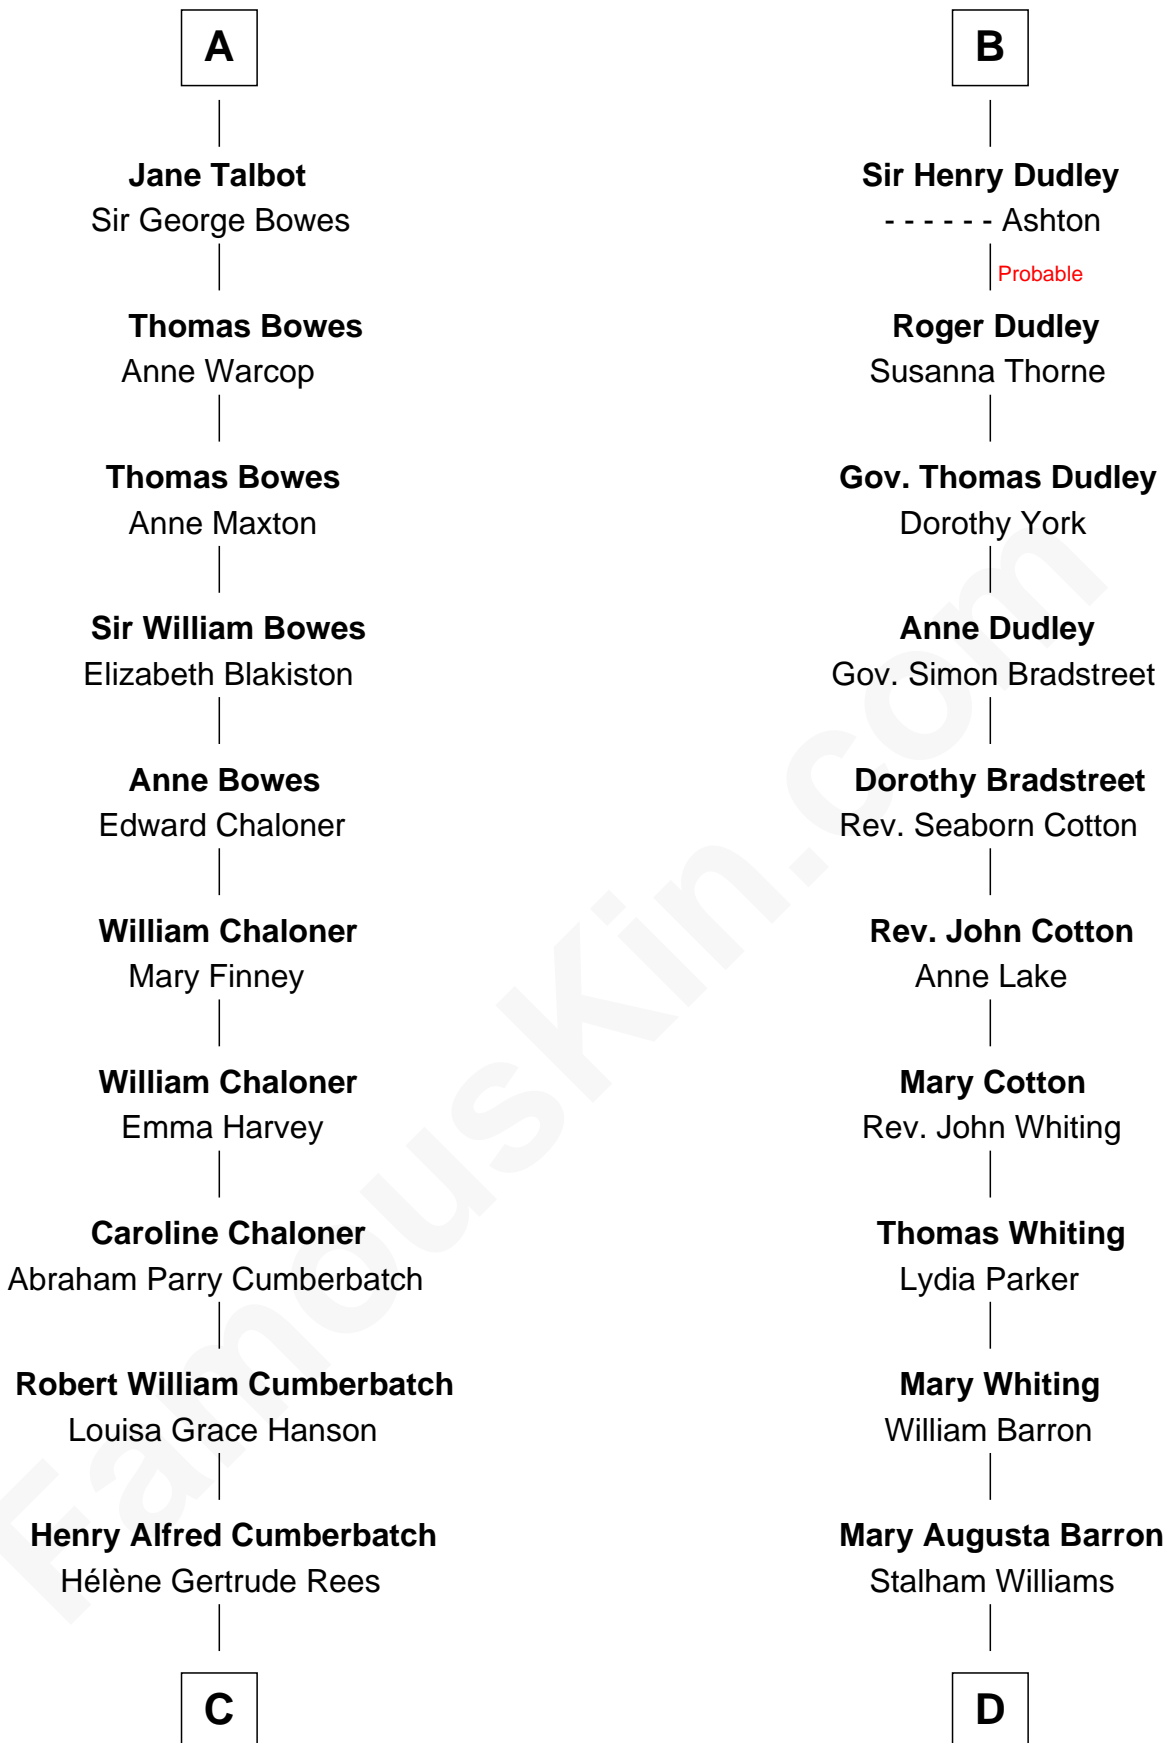

FamousKin.com
Relationship Chart of
Benedict Cumberbatch
Movie, Television and Stage Actor

19th cousin of
James Sherman
27th U.S. Vice-President

C

Henry Carlton Cumberbatch

Pauline Ellen Laing Congdon

Timothy Carlton Congdon Cumberbatch

Wanda Ventham

Benedict Cumberbatch

Movie, Television and Stage Actor

D

Frances Lucretia Williams

Richard Winslow Sherman

Mary Frances Sherman

Richard Updike Sherman