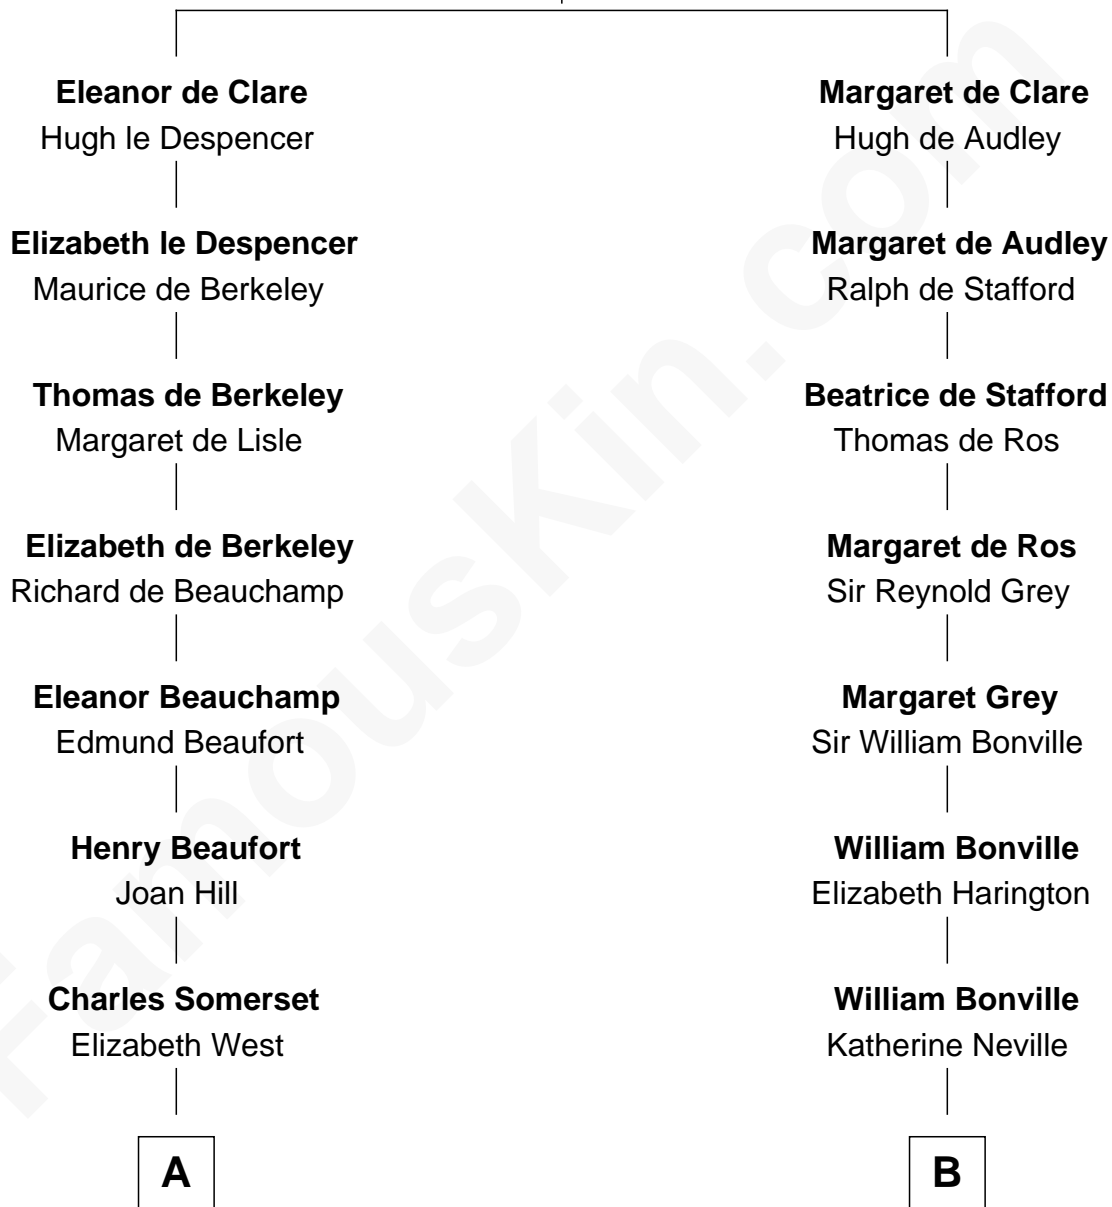

FamousKin.com Relationship Chart of

Benedict Cumberbatch
Movie, Television and Stage Actor

21st cousin of

James Sherman
27th U.S. Vice-President

Sir Gilbert de Clare
Joan of Acre

C

Robert William Cumberbatch

Louisa Grace Hanson

Henry Alfred Cumberbatch

Hélène Gertrude Rees

Henry Carlton Cumberbatch

Pauline Ellen Laing Congdon

Timothy Carlton Congdon Cumberbatch

Wanda Ventham

Benedict Cumberbatch

Movie, Television and Stage Actor

D

Mary Whiting

William Barron

Mary Augusta Barron

Stalham Williams

Frances Lucretia Williams

Richard Winslow Sherman