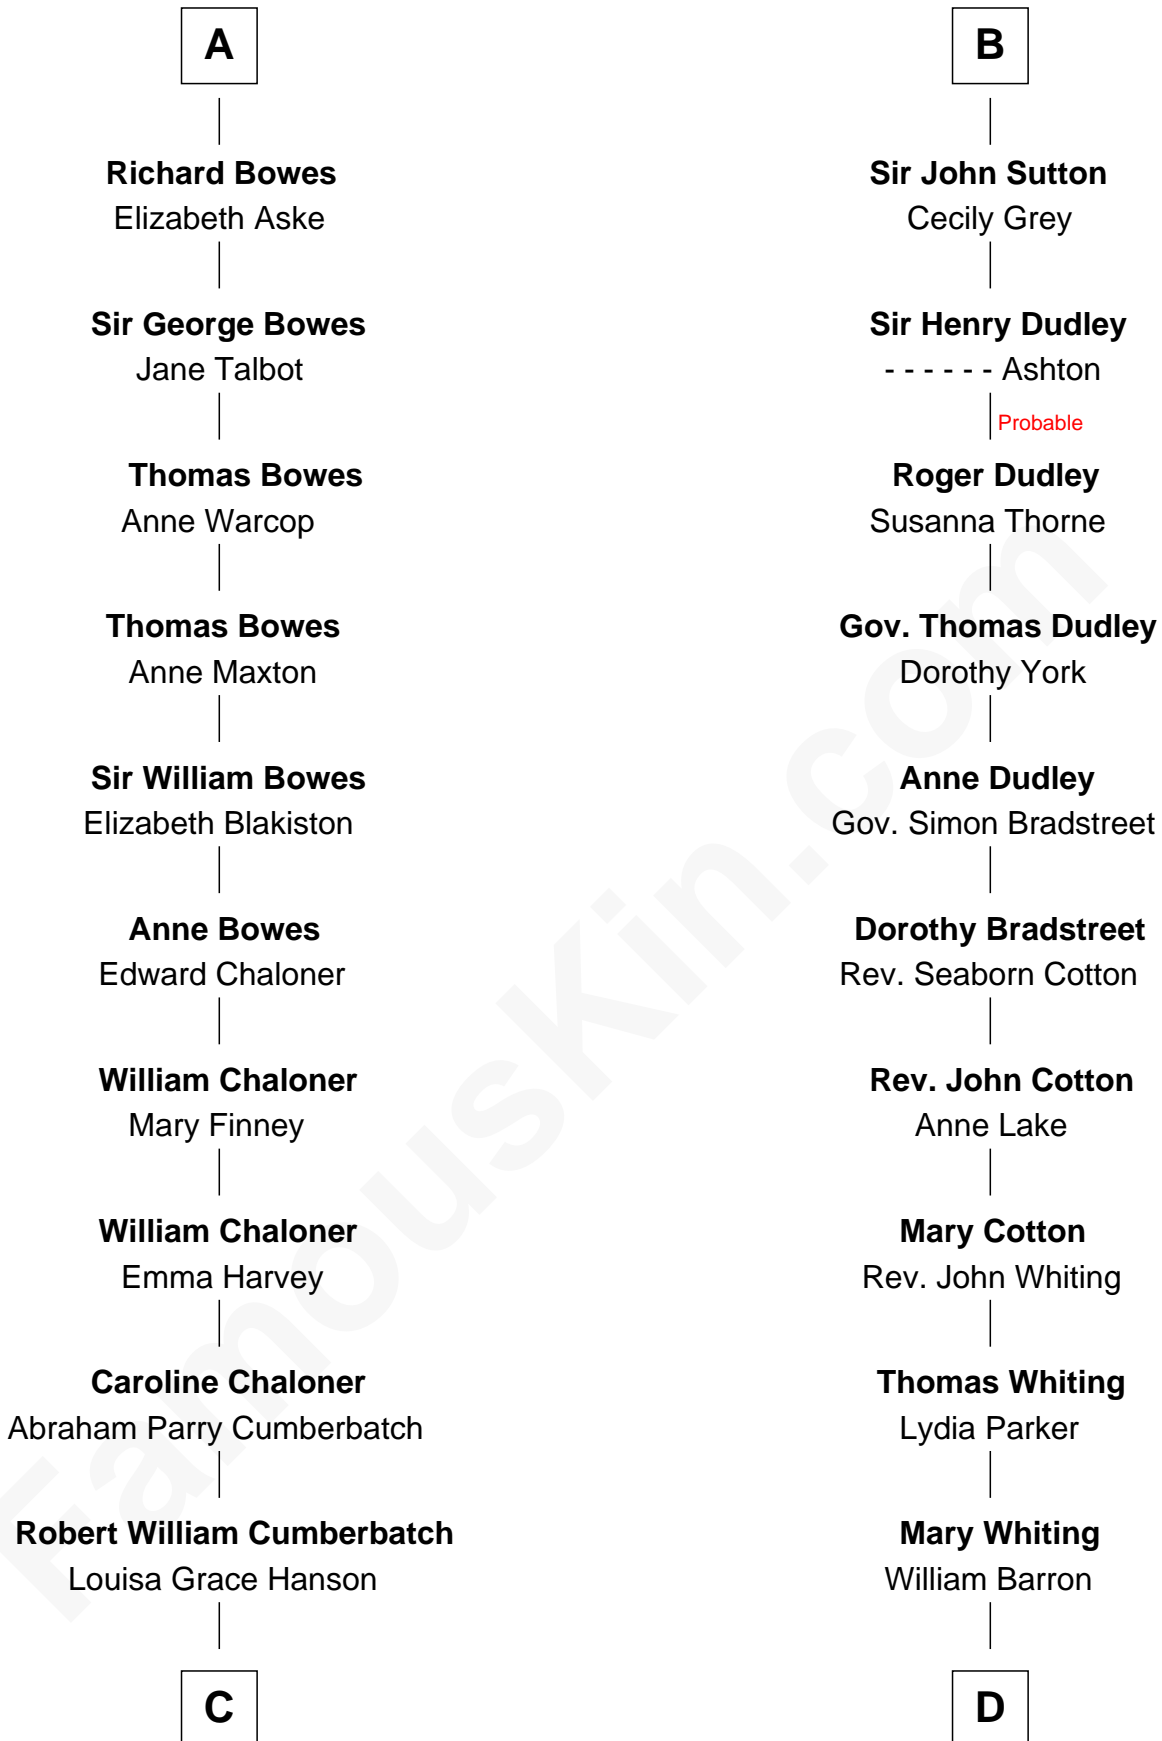

**FamousKin.com**  
**Relationship Chart of**  
**Benedict Cumberbatch**  
*Movie, Television and Stage Actor*

**20th cousin of**  
**James Sherman**  
*27th U.S. Vice-President*

**C**

**Henry Alfred Cumberbatch**  
Hélène Gertrude Rees

**Henry Carlton Cumberbatch**  
Pauline Ellen Laing Congdon

**Timothy Carlton Congdon Cumberbatch**  
Wanda Venham

**Benedict Cumberbatch**  
*Movie, Television and Stage Actor*

**D**

**Mary Augusta Barron**  
Stalham Williams

**Frances Lucretia Williams**  
Richard Winslow Sherman

**Mary Frances Sherman**  
Richard Updike Sherman

**James Sherman**  
*27th U.S. Vice-President*