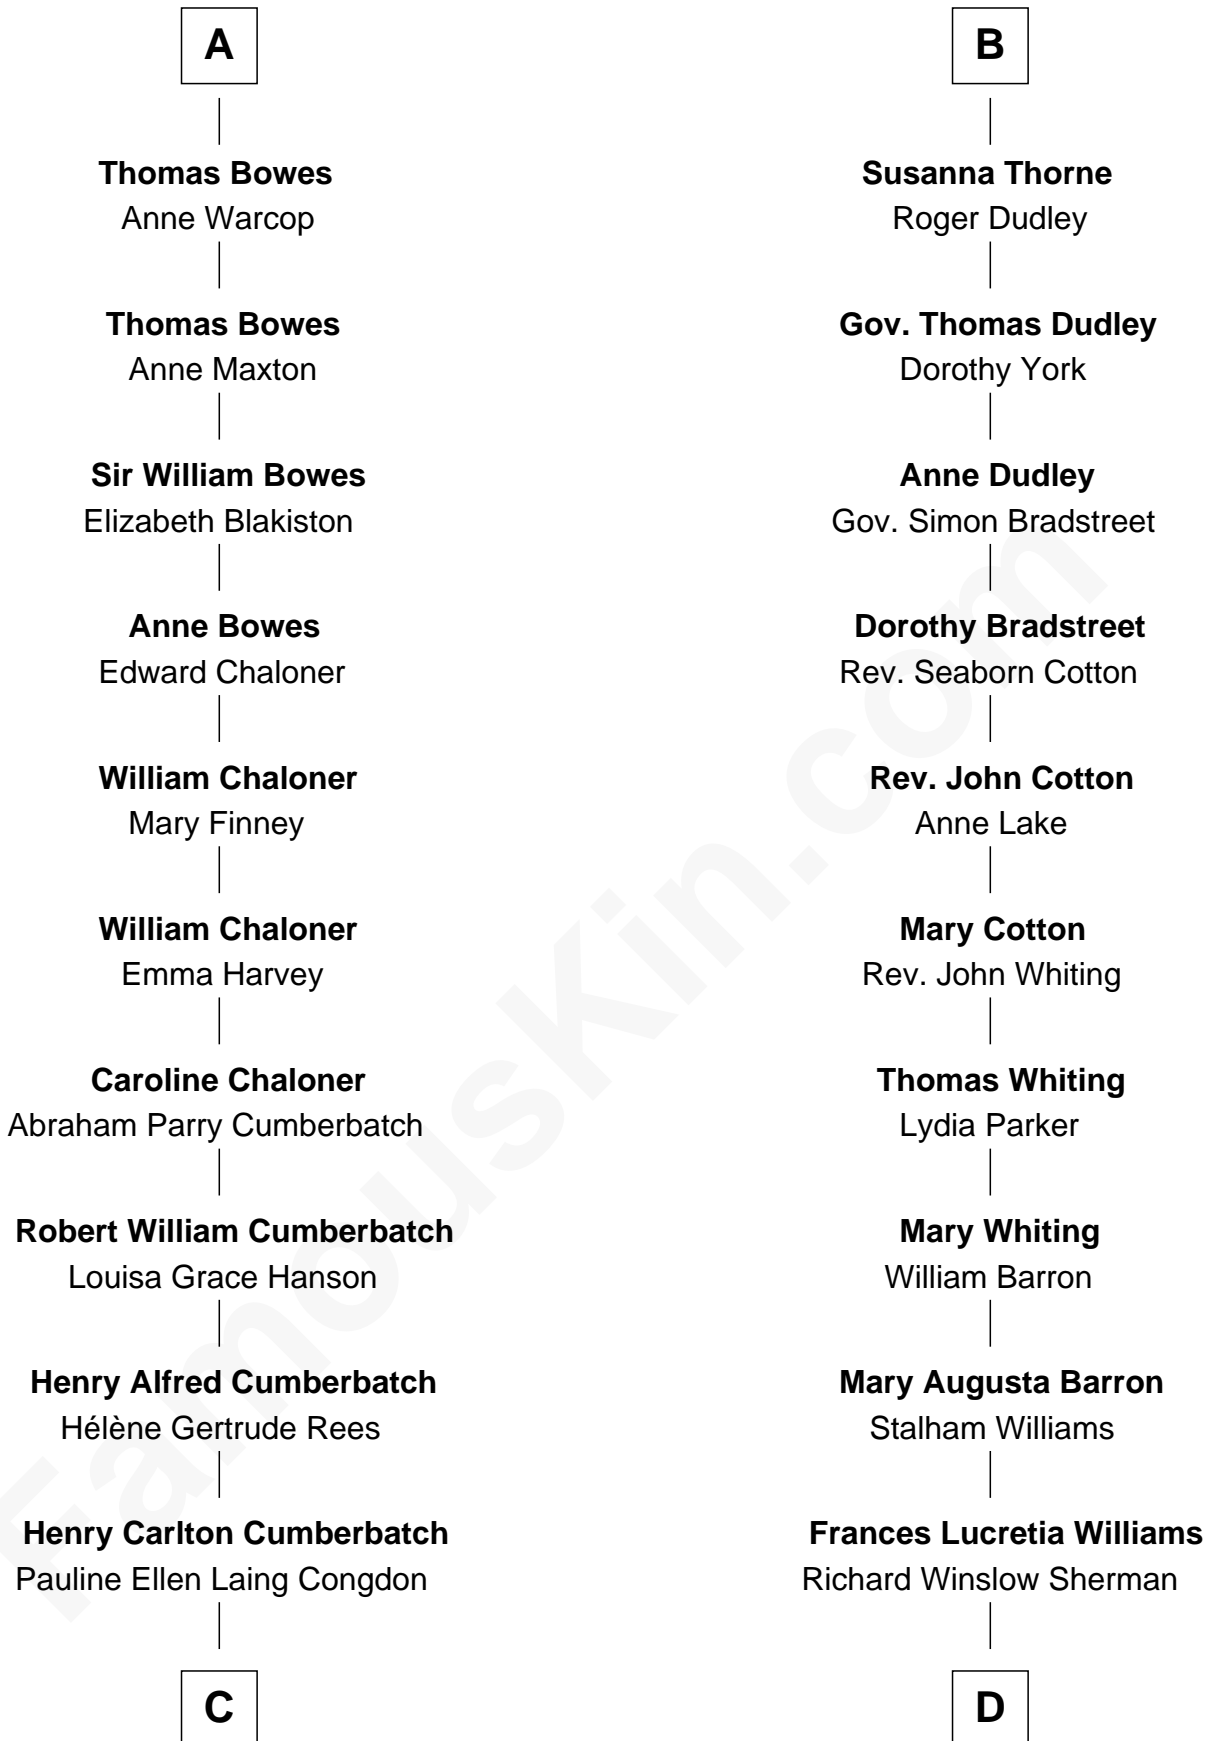

FamousKin.com
Relationship Chart of
Benedict Cumberbatch
Movie, Television and Stage Actor

18th cousin of

James Sherman
27th U.S. Vice-President

C

Timothy Carlton Congdon Cumberbatch

Wanda Ventham

Benedict Cumberbatch

Movie, Television and Stage Actor

D

Mary Frances Sherman

Richard Updike Sherman

James Sherman

27th U.S. Vice-President

FamousKin.com