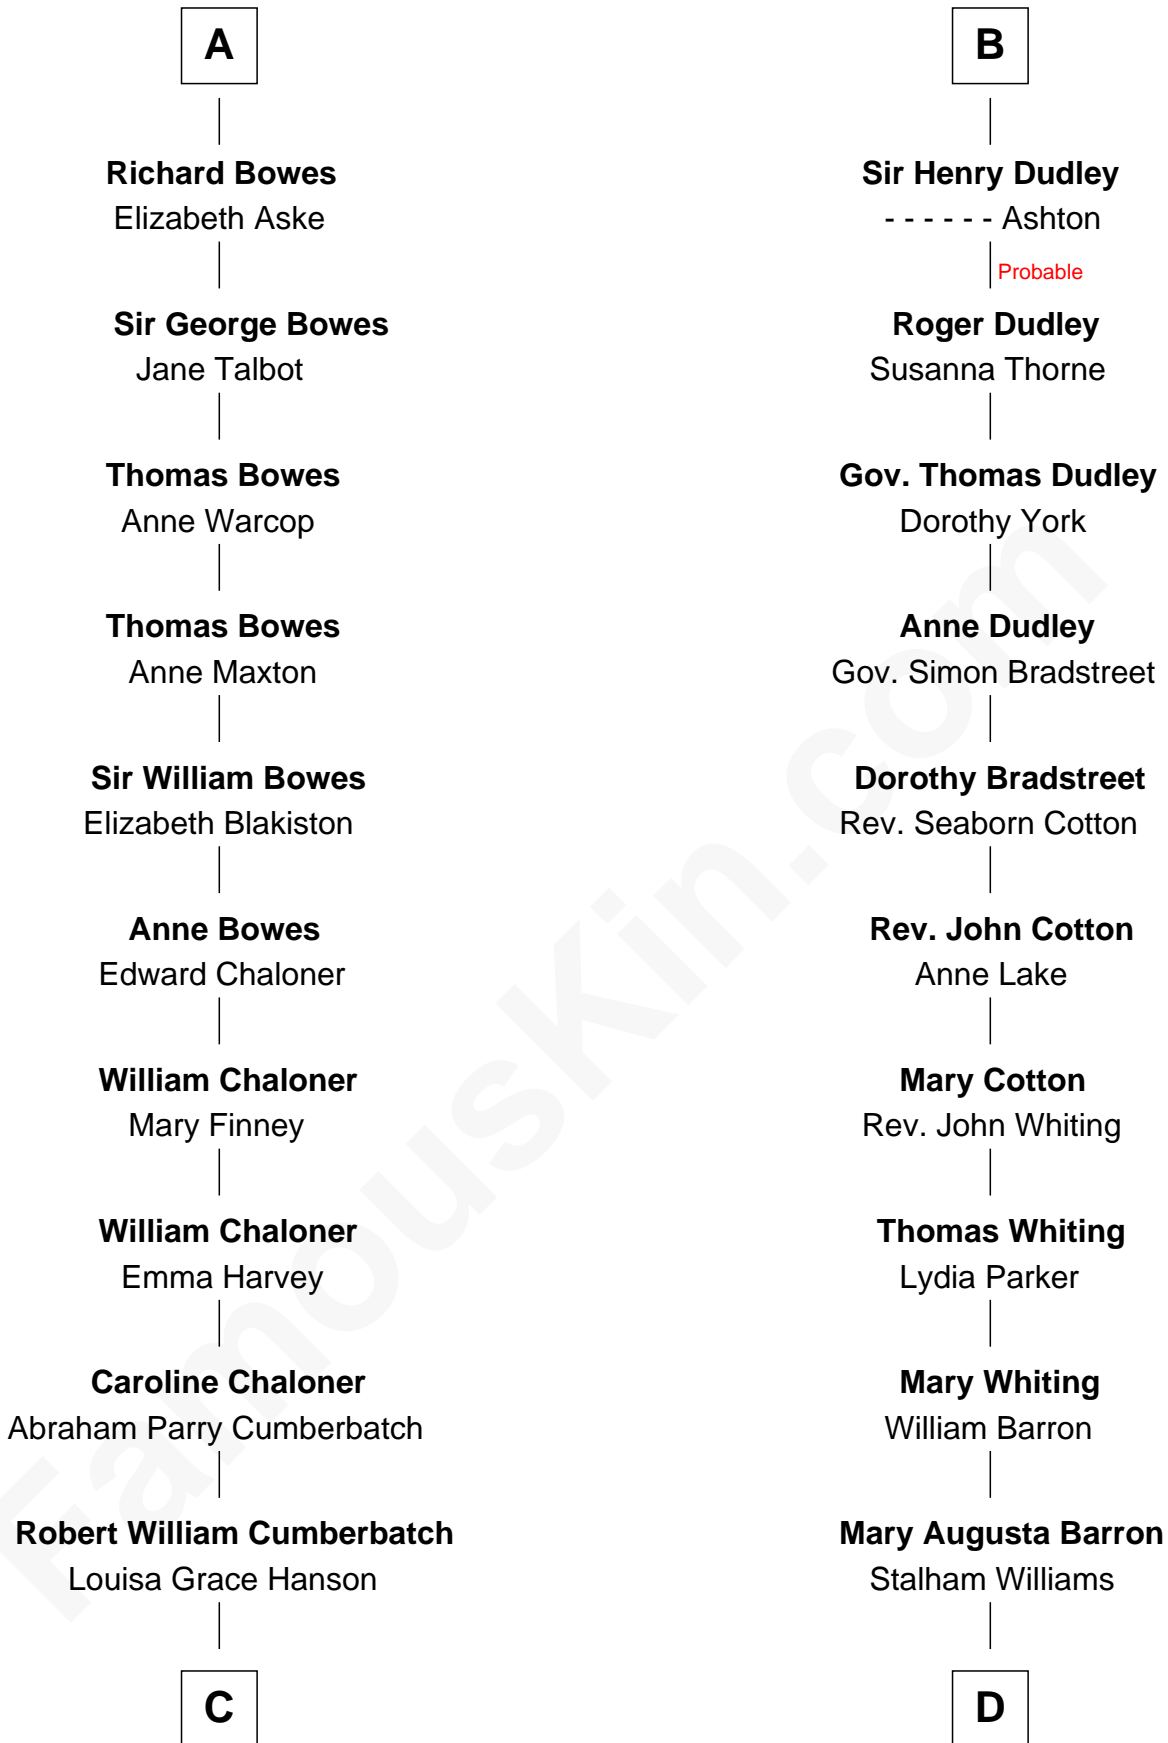

FamousKin.com Relationship Chart of

Benedict Cumberbatch
Movie, Television and Stage Actor

19th cousin 1 time removed of

James Sherman
27th U.S. Vice-President

C

Henry Alfred Cumberbatch
Hélène Gertrude Rees

Henry Carlton Cumberbatch
Pauline Ellen Laing Congdon

Timothy Carlton Congdon Cumberbatch
Wanda Ventham

Benedict Cumberbatch
Movie, Television and Stage Actor

D

Frances Lucretia Williams
Richard Winslow Sherman