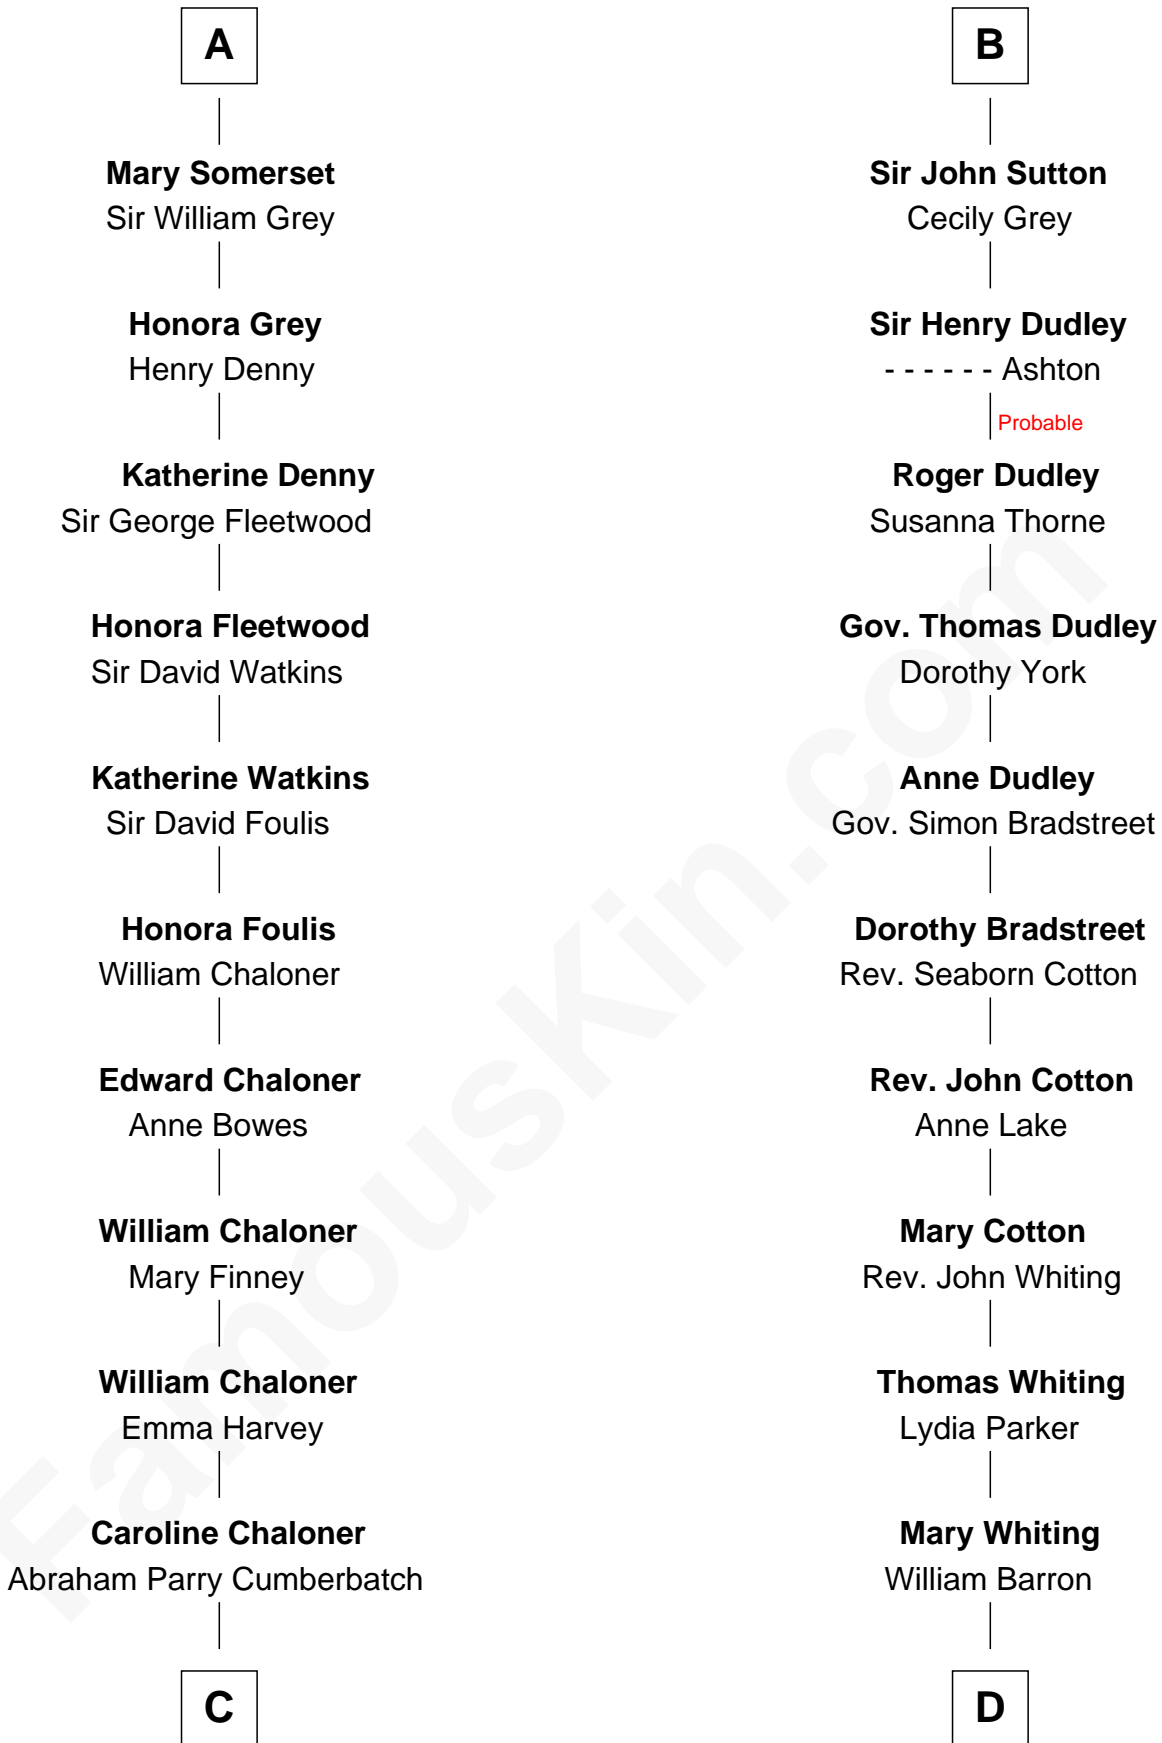

FamousKin.com Relationship Chart of

Benedict Cumberbatch
Movie, Television and Stage Actor

20th cousin 1 time removed of

James Sherman
27th U.S. Vice-President

King Philip IV of France
Joan of Navarre

C

Robert William Cumberbatch

Louisa Grace Hanson

Henry Alfred Cumberbatch

Hélène Gertrude Rees

Henry Carlton Cumberbatch

Pauline Ellen Laing Congdon

Timothy Carlton Congdon Cumberbatch

Wanda Ventham

Benedict Cumberbatch