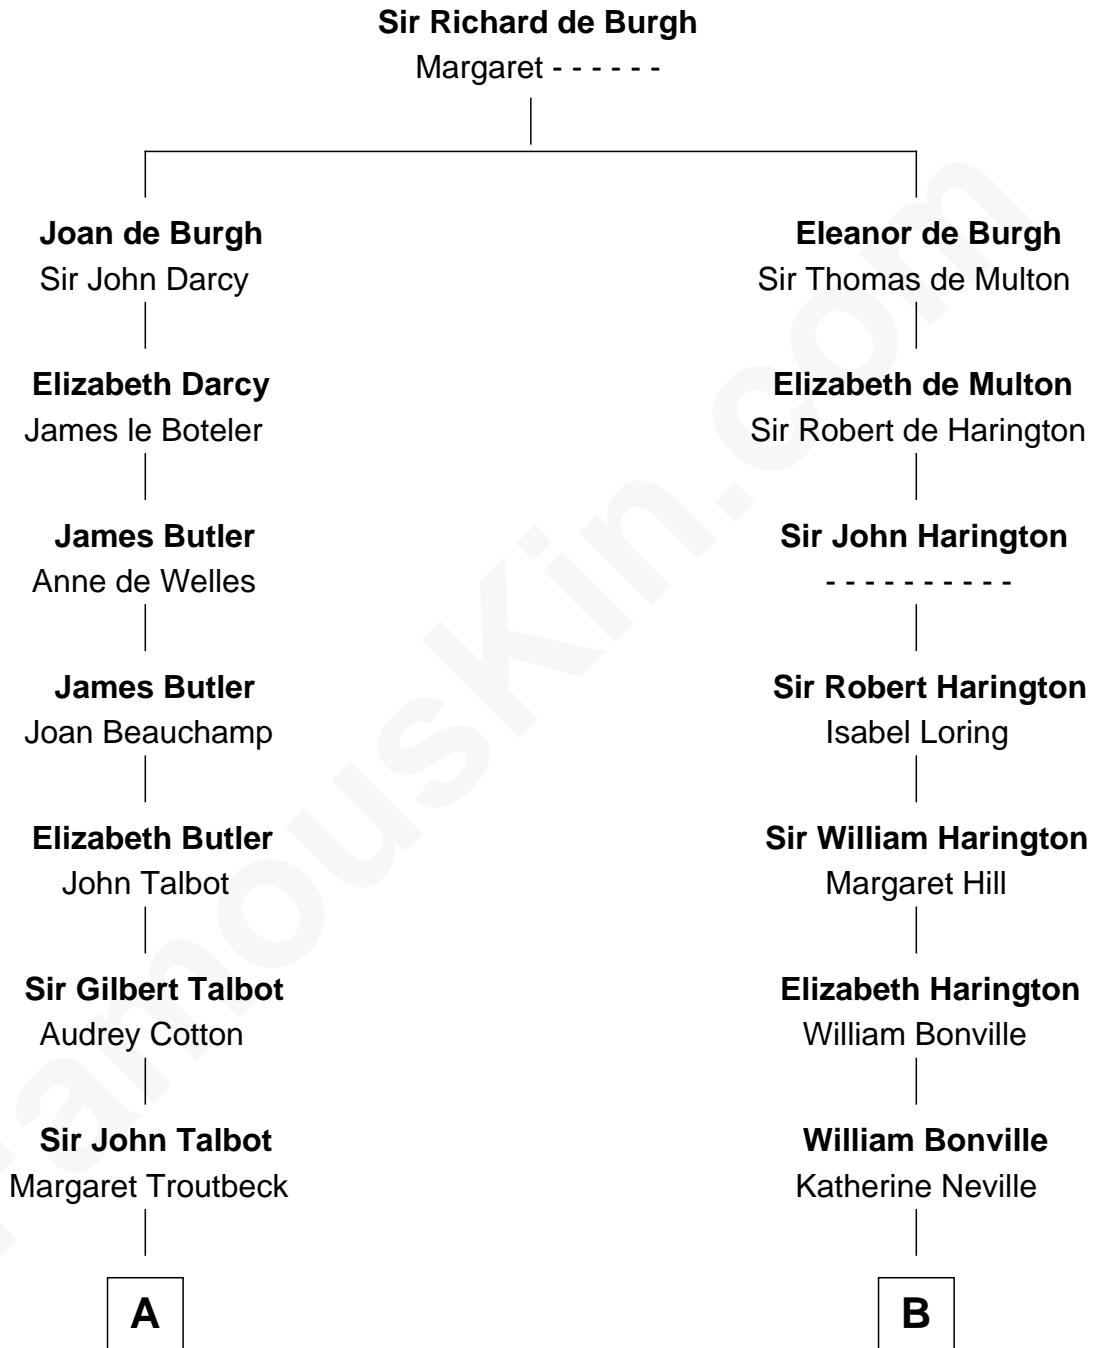

FamousKin.com Relationship Chart of

Benedict Cumberbatch
Movie, Television and Stage Actor

20th cousin 1 time removed of

James Sherman
27th U.S. Vice-President

C

Henry Alfred Cumberbatch
Hélène Gertrude Rees

Henry Carlton Cumberbatch
Pauline Ellen Laing Congdon

Timothy Carlton Congdon Cumberbatch
Wanda Venham

Benedict Cumberbatch
Movie, Television and Stage Actor

D

Mary Whiting
William Barron

Mary Augusta Barron
Stalham Williams