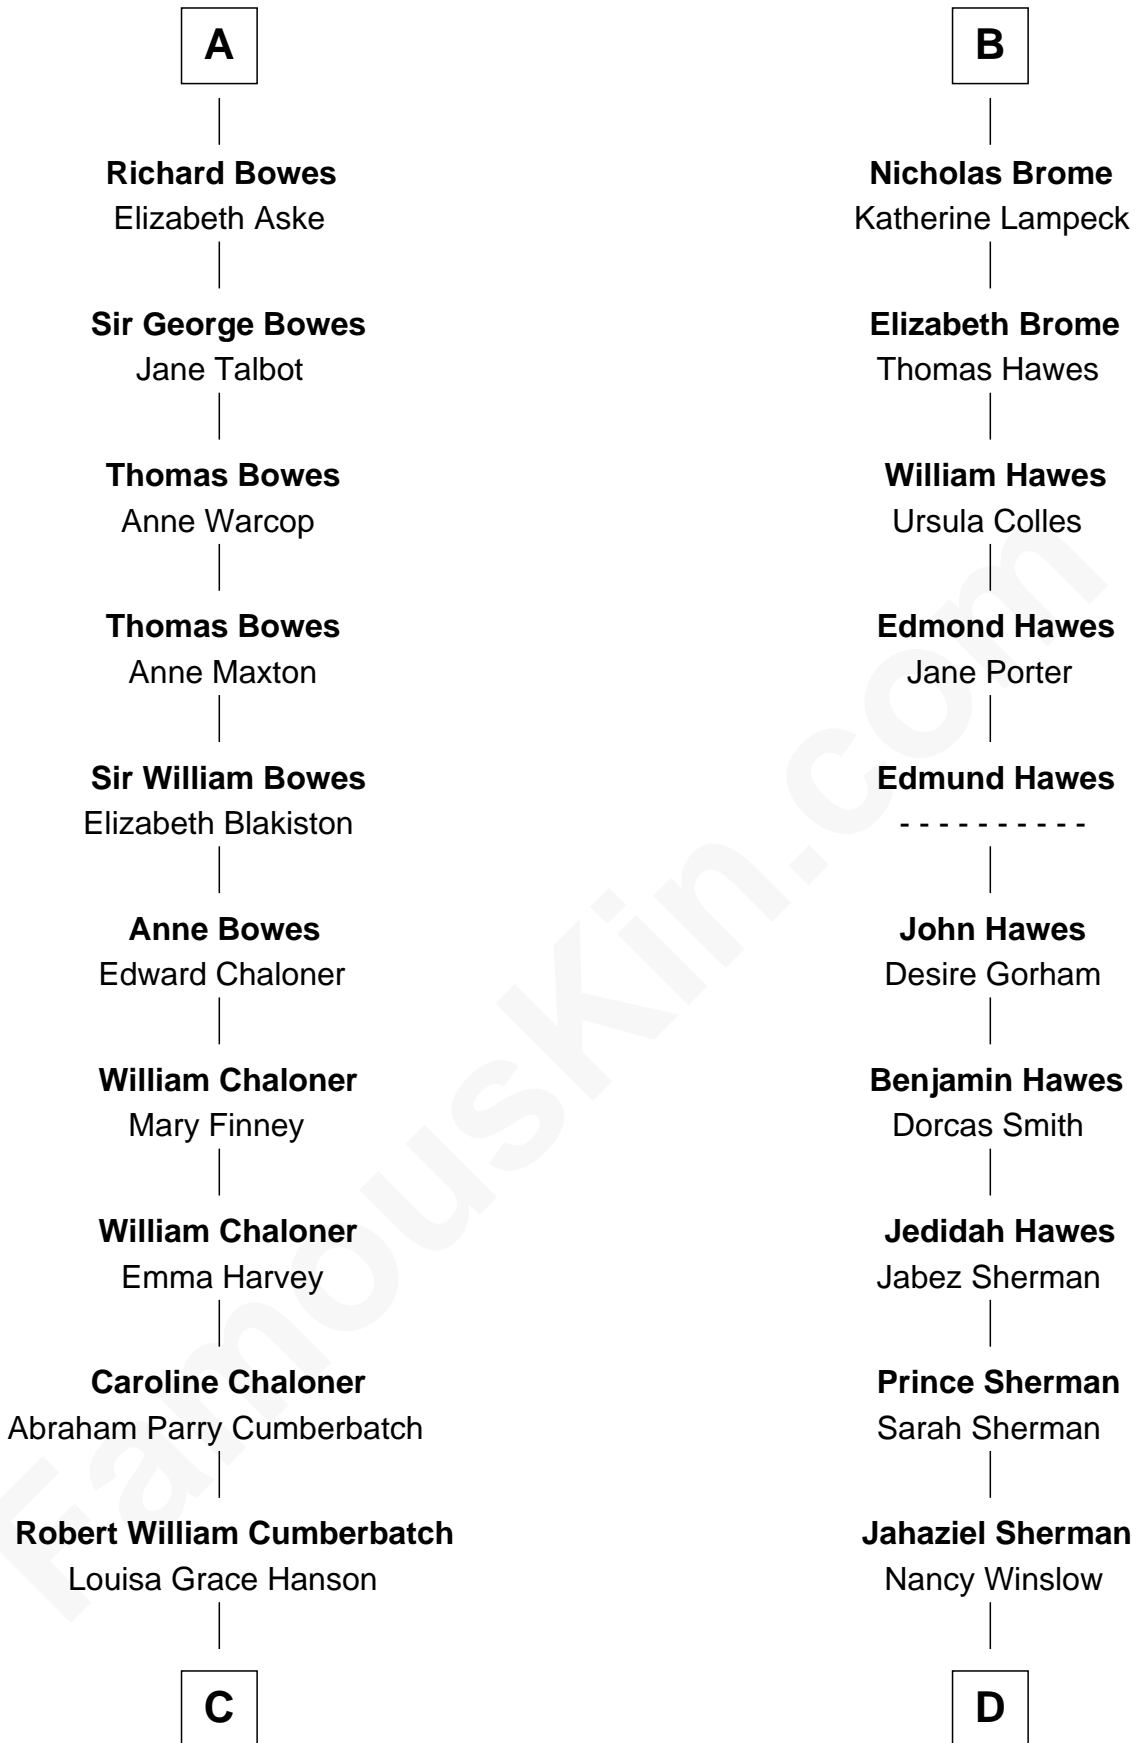

# FamousKin.com Relationship Chart of

**Benedict Cumberbatch**  
*Movie, Television and Stage Actor*

19th cousin 1 time removed of

**James Sherman**  
*27th U.S. Vice-President*

**C**

**Henry Alfred Cumberbatch**

Hélène Gertrude Rees

**Henry Carlton Cumberbatch**

Pauline Ellen Laing Congdon

**Timothy Carlton Congdon Cumberbatch**

Wanda Ventham

**Benedict Cumberbatch**

*Movie, Television and Stage Actor*

**D**

**Richard Winslow Sherman**

Frances Lucretia Williams

**Mary Frances Sherman**

Richard Updike Sherman

**James Sherman**

*27th U.S. Vice-President*