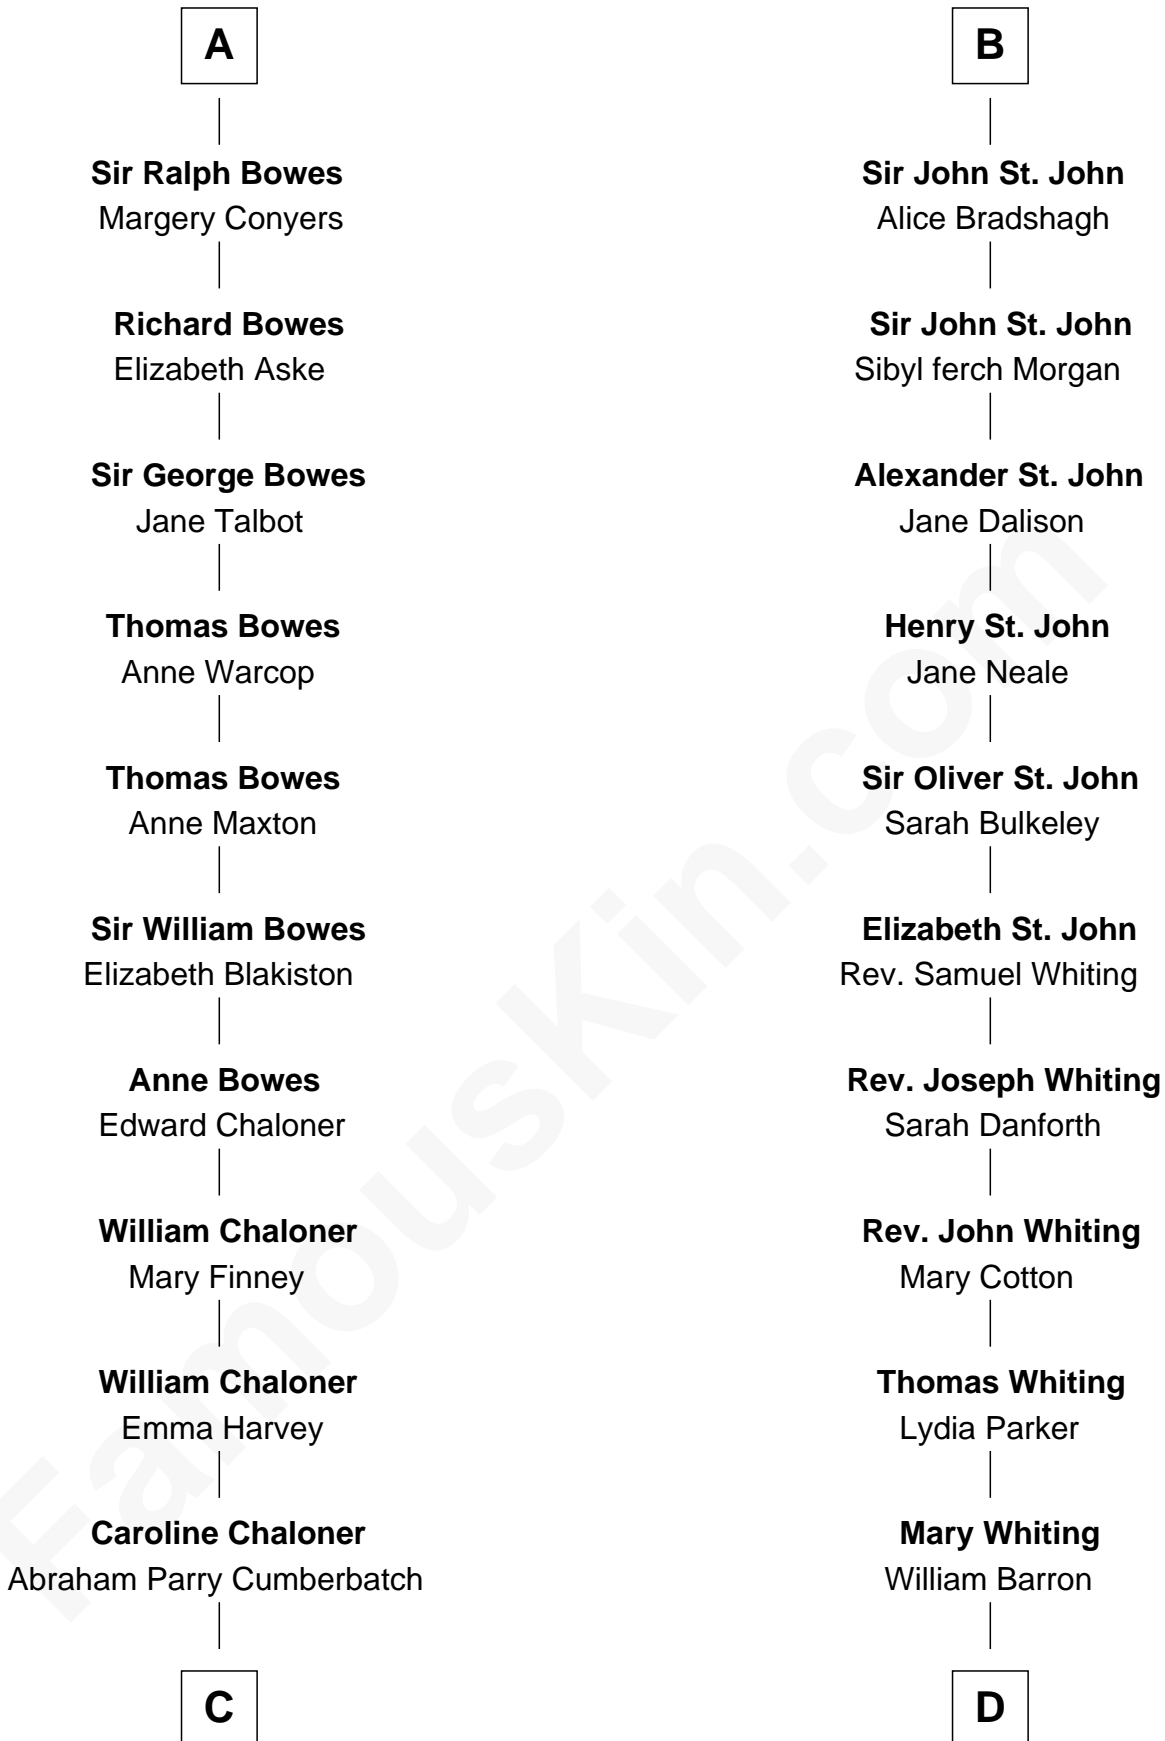

FamousKin.com

Relationship Chart of

Benedict Cumberbatch
Movie, Television and Stage Actor

20th cousin 1 time removed of

James Sherman
27th U.S. Vice-President

C

Robert William Cumberbatch

Louisa Grace Hanson

Henry Alfred Cumberbatch

Hélène Gertrude Rees

Henry Carlton Cumberbatch

Pauline Ellen Laing Congdon

Timothy Carlton Congdon Cumberbatch

Wanda Ventham

Benedict Cumberbatch

Movie, Television and Stage Actor