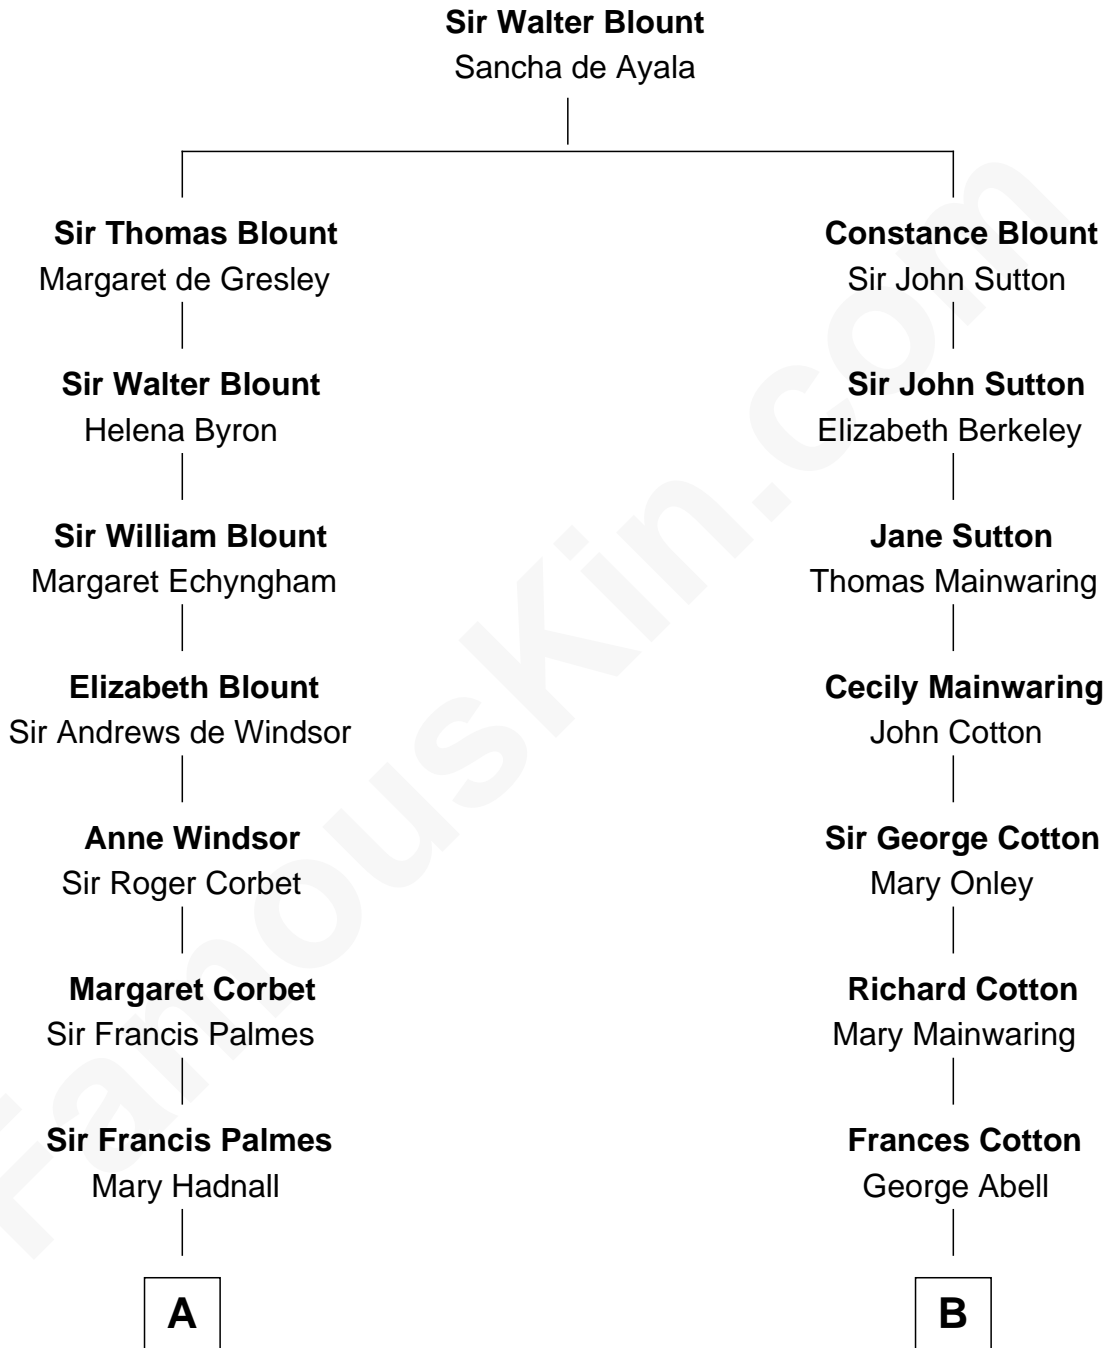

FamousKin.com Relationship Chart of

Benedict Cumberbatch
Movie, Television and Stage Actor

16th cousin 3 times removed of

Allen Dulles
5th Director of the C.I.A.

C

Henry Carlton Cumberbatch

Pauline Ellen Laing Congdon