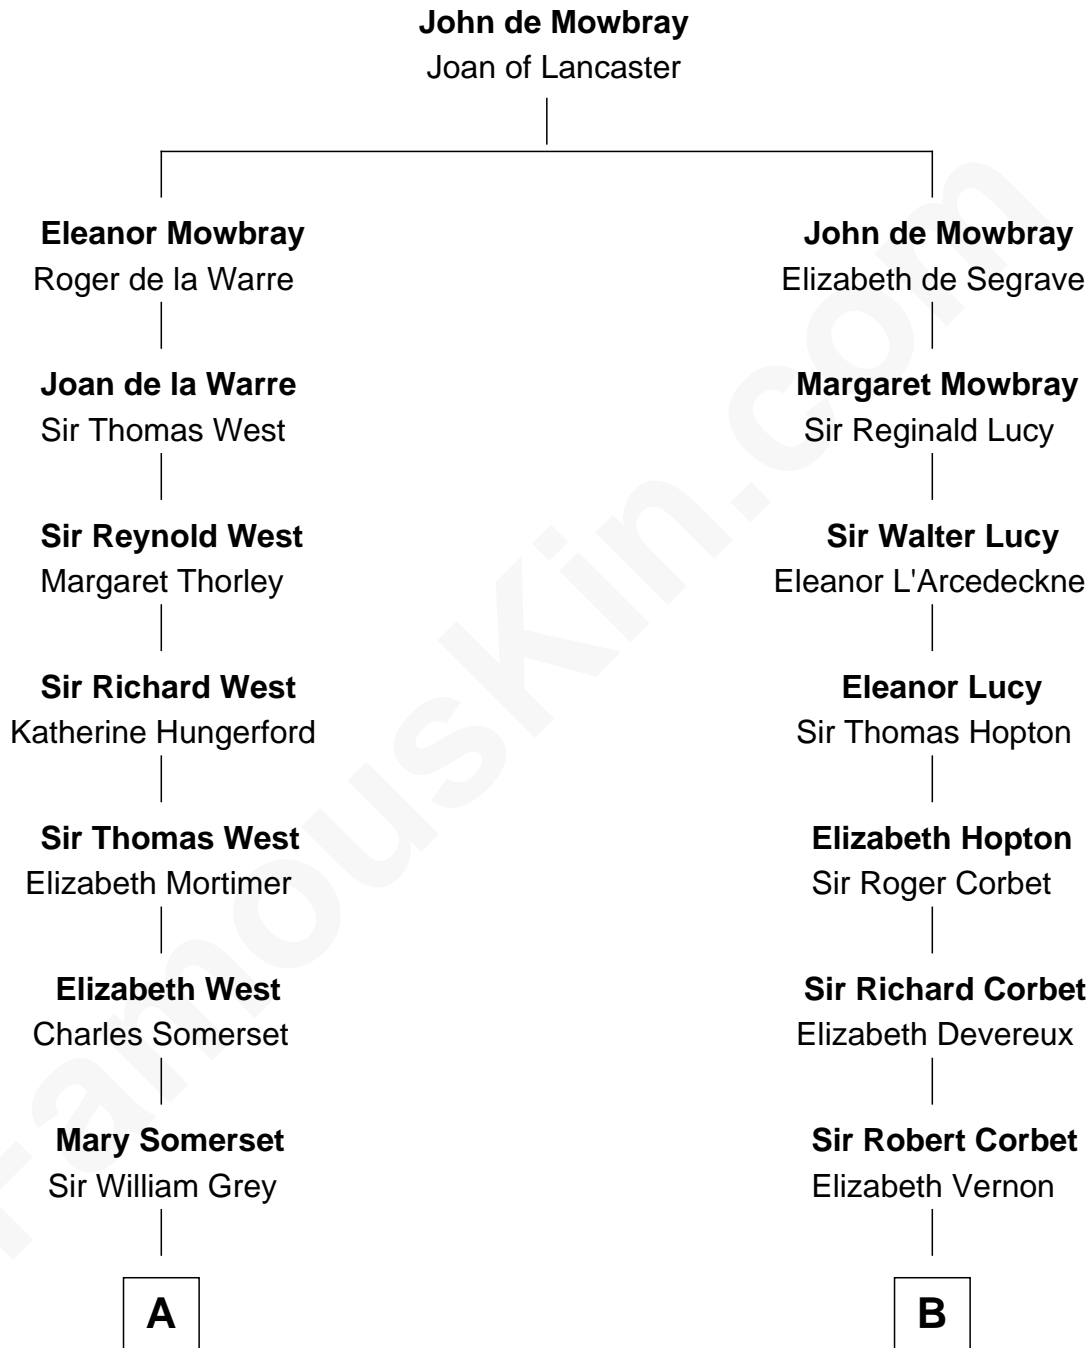

**FamousKin.com**  
**Relationship Chart of**  
**Benedict Cumberbatch**  
*Movie, Television and Stage Actor*

**20th cousin of**  
**Allen Dulles**  
*5th Director of the C.I.A.*

**C**

**Henry Alfred Cumberbatch**  
Hélène Gertrude Rees

**Henry Carlton Cumberbatch**  
Pauline Ellen Laing Congdon

**Timothy Carlton Congdon Cumberbatch**  
Wanda Ventham

**Benedict Cumberbatch**  
*Movie, Television and Stage Actor*

**D**

**Harriet Wadsworth Lathrop**  
Rev. Miron Winslow