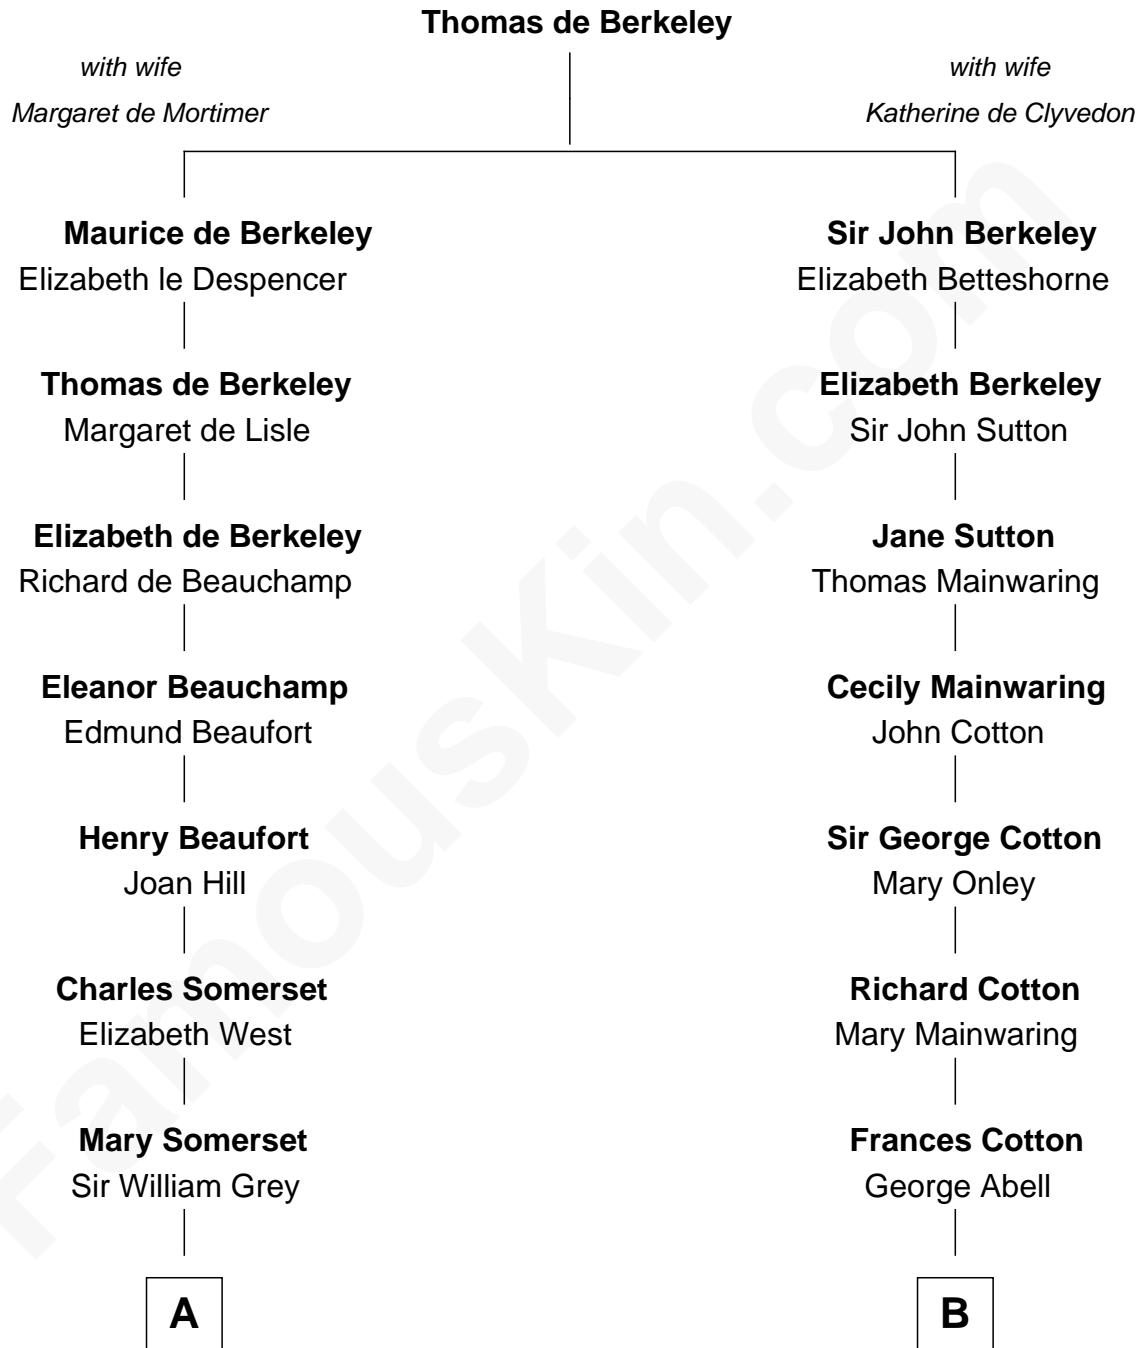

# FamousKin.com Relationship Chart of

**Benedict Cumberbatch**  
Movie, Television and Stage Actor

16th cousin 4 times removed of

**Allen Dulles**

5th Director of the C.I.A.

**C**

Henry Alfred Cumberbatch

Hélène Gertrude Rees

Henry Carlton Cumberbatch

Pauline Ellen Laing Congdon

Timothy Carlton Congdon Cumberbatch

Wanda Ventham

**Benedict Cumberbatch**

*Movie, Television and Stage Actor*

FamousKin.com