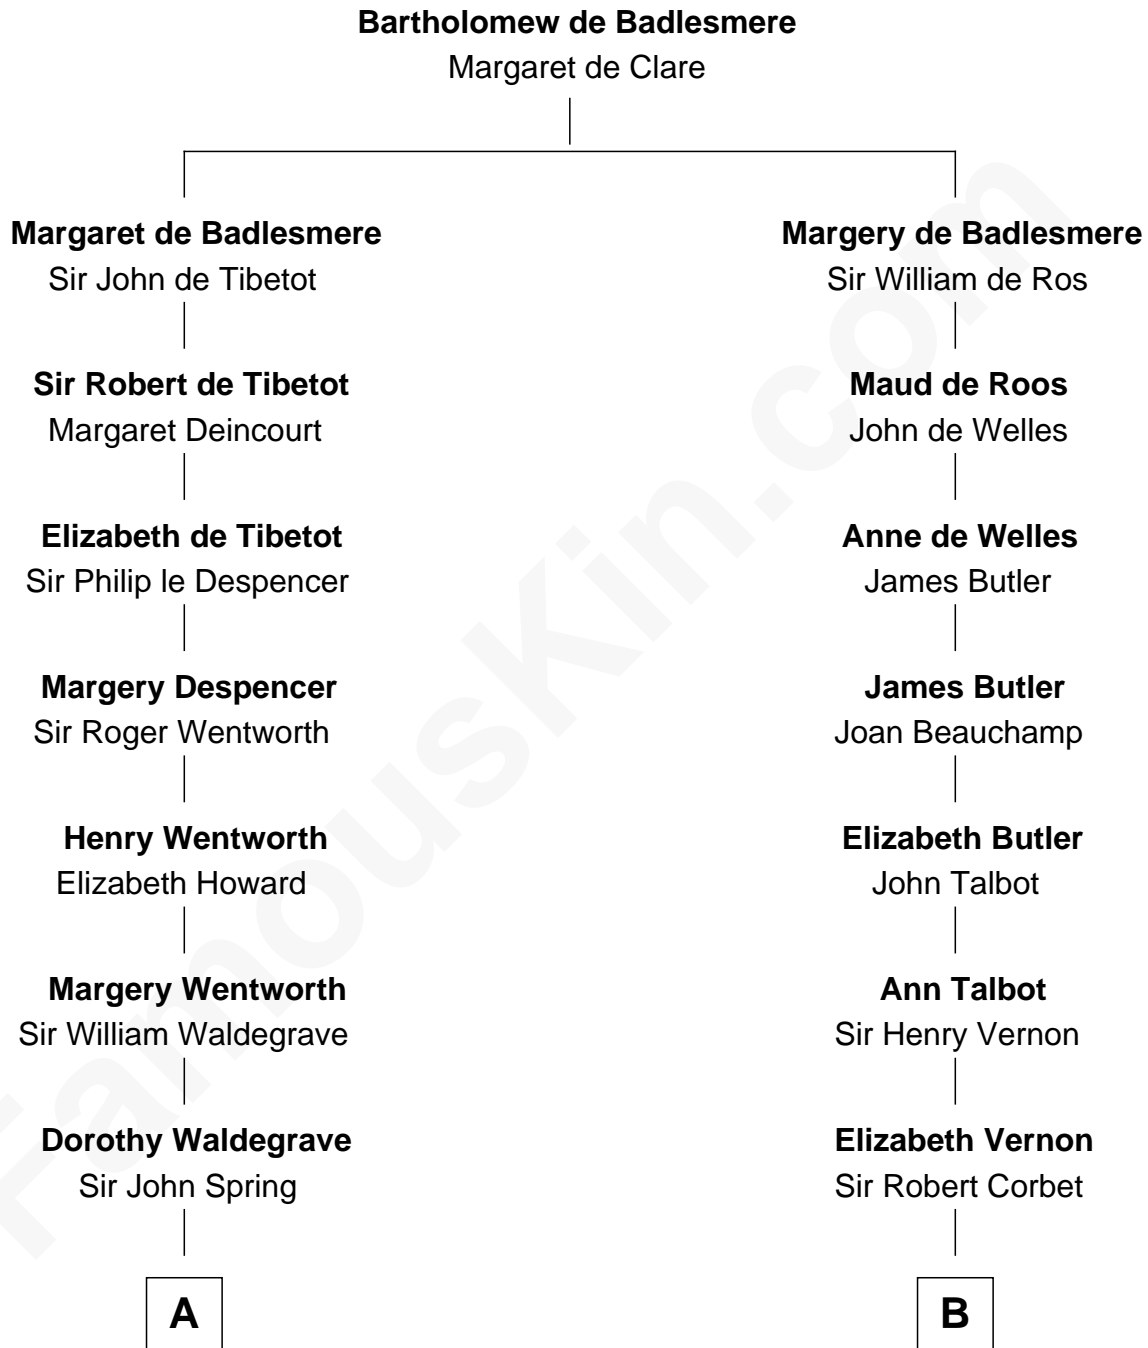

FamousKin.com
Relationship Chart of
Benedict Cumberbatch
Movie, Television and Stage Actor

20th cousin of
Allen Dulles
5th Director of the C.I.A.

C

Henry Alfred Cumberbatch
Hélène Gertrude Rees

Henry Carlton Cumberbatch
Pauline Ellen Laing Congdon

Timothy Carlton Congdon Cumberbatch
Wanda Ventham

Benedict Cumberbatch
Movie, Television and Stage Actor

D

Harriet Wadsworth Lathrop
Rev. Miron Winslow

Harriet Lathrop Winslow
Rev. John Welsh Dulles

Allen Macy Dulles
Edith Foster