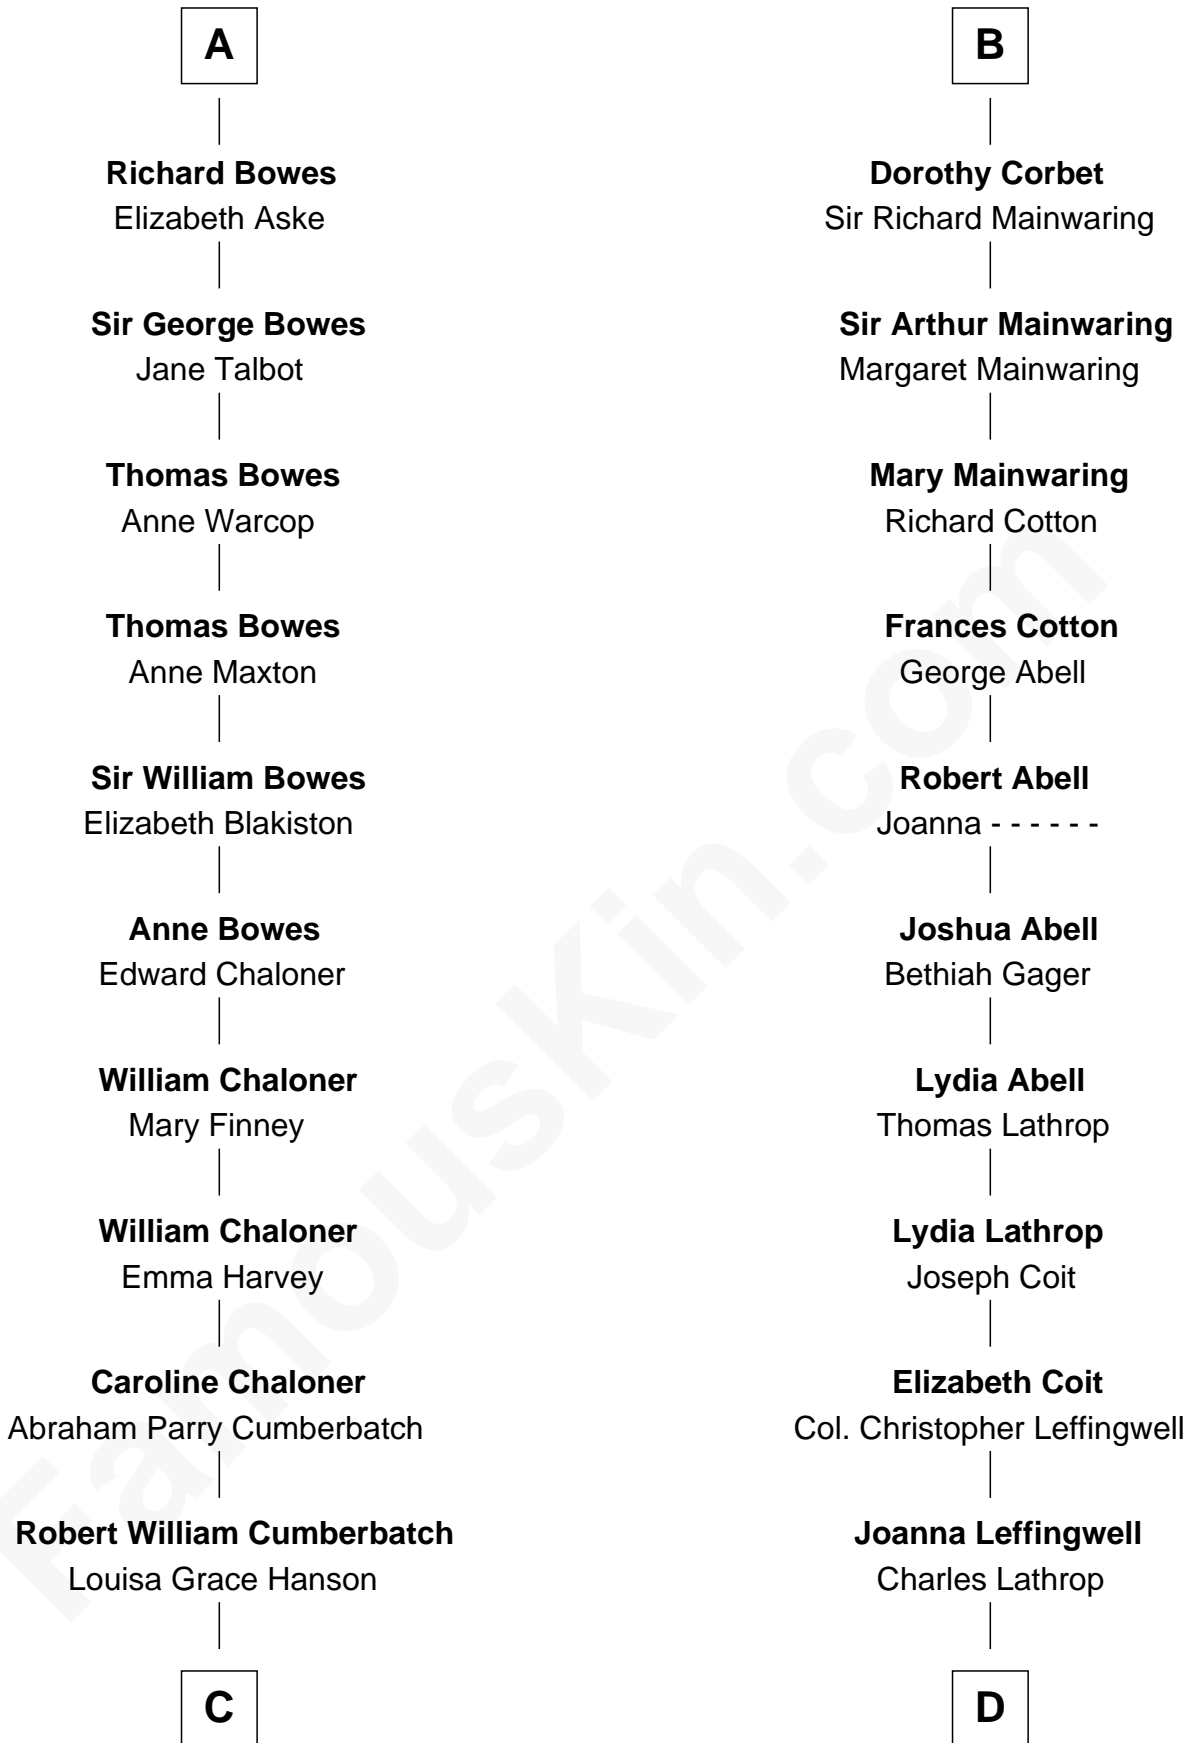

FamousKin.com Relationship Chart of

Benedict Cumberbatch
Movie, Television and Stage Actor

20th cousin of

Allen Dulles
5th Director of the C.I.A.

Ralph VII de Toeni

Mary - - - - -

C

Henry Alfred Cumberbatch
Hélène Gertrude Rees

Henry Carlton Cumberbatch
Pauline Ellen Laing Congdon

Timothy Carlton Congdon Cumberbatch
Wanda Ventham

Benedict Cumberbatch
Movie, Television and Stage Actor

D

Harriet Wadsworth Lathrop
Rev. Miron Winslow