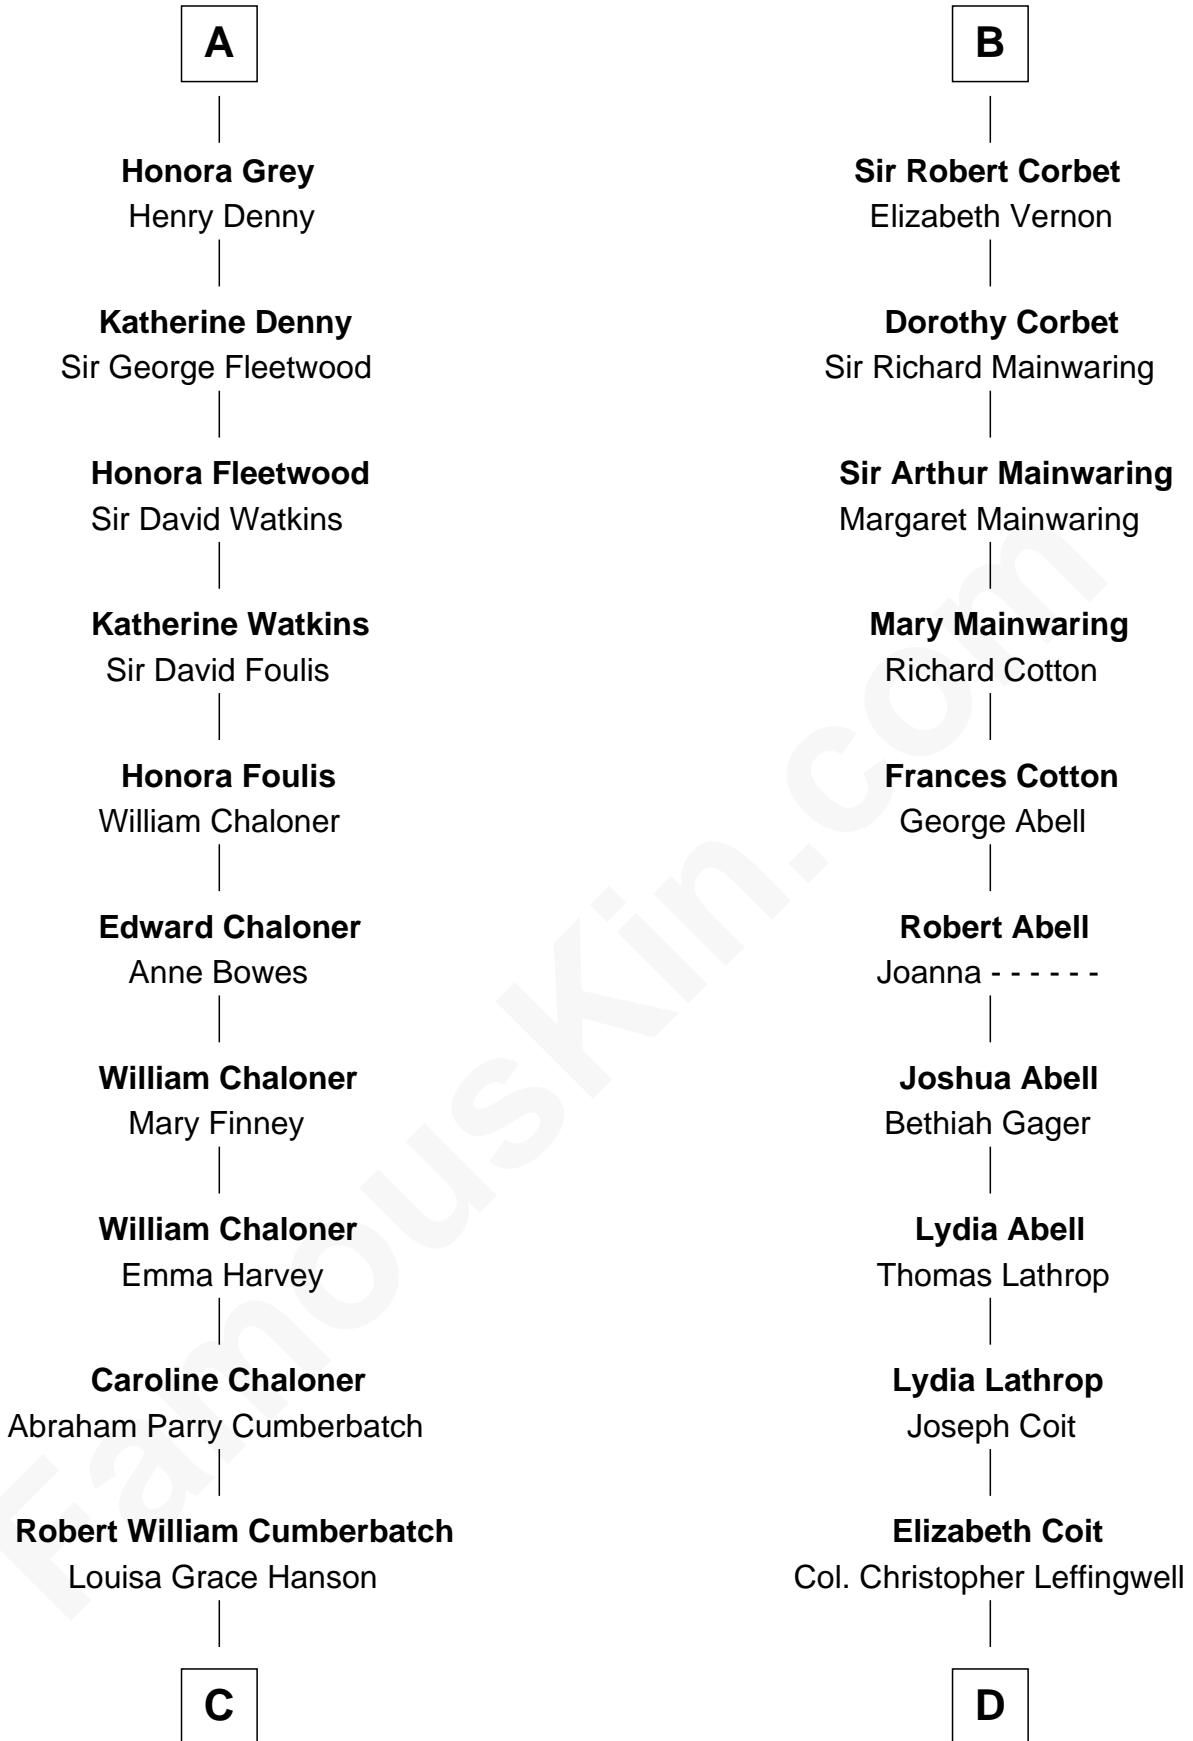

# FamousKin.com Relationship Chart of

**Benedict Cumberbatch**  
*Movie, Television and Stage Actor*

20th cousin 1 time removed of

**Allen Dulles**  
*5th Director of the C.I.A.*

**C**

**Henry Alfred Cumberbatch**  
Hélène Gertrude Rees

**Henry Carlton Cumberbatch**  
Pauline Ellen Laing Congdon

**Timothy Carlton Congdon Cumberbatch**  
Wanda Ventham

**Benedict Cumberbatch**  
*Movie, Television and Stage Actor*

**D**

**Joanna Leffingwell**  
Charles Lathrop