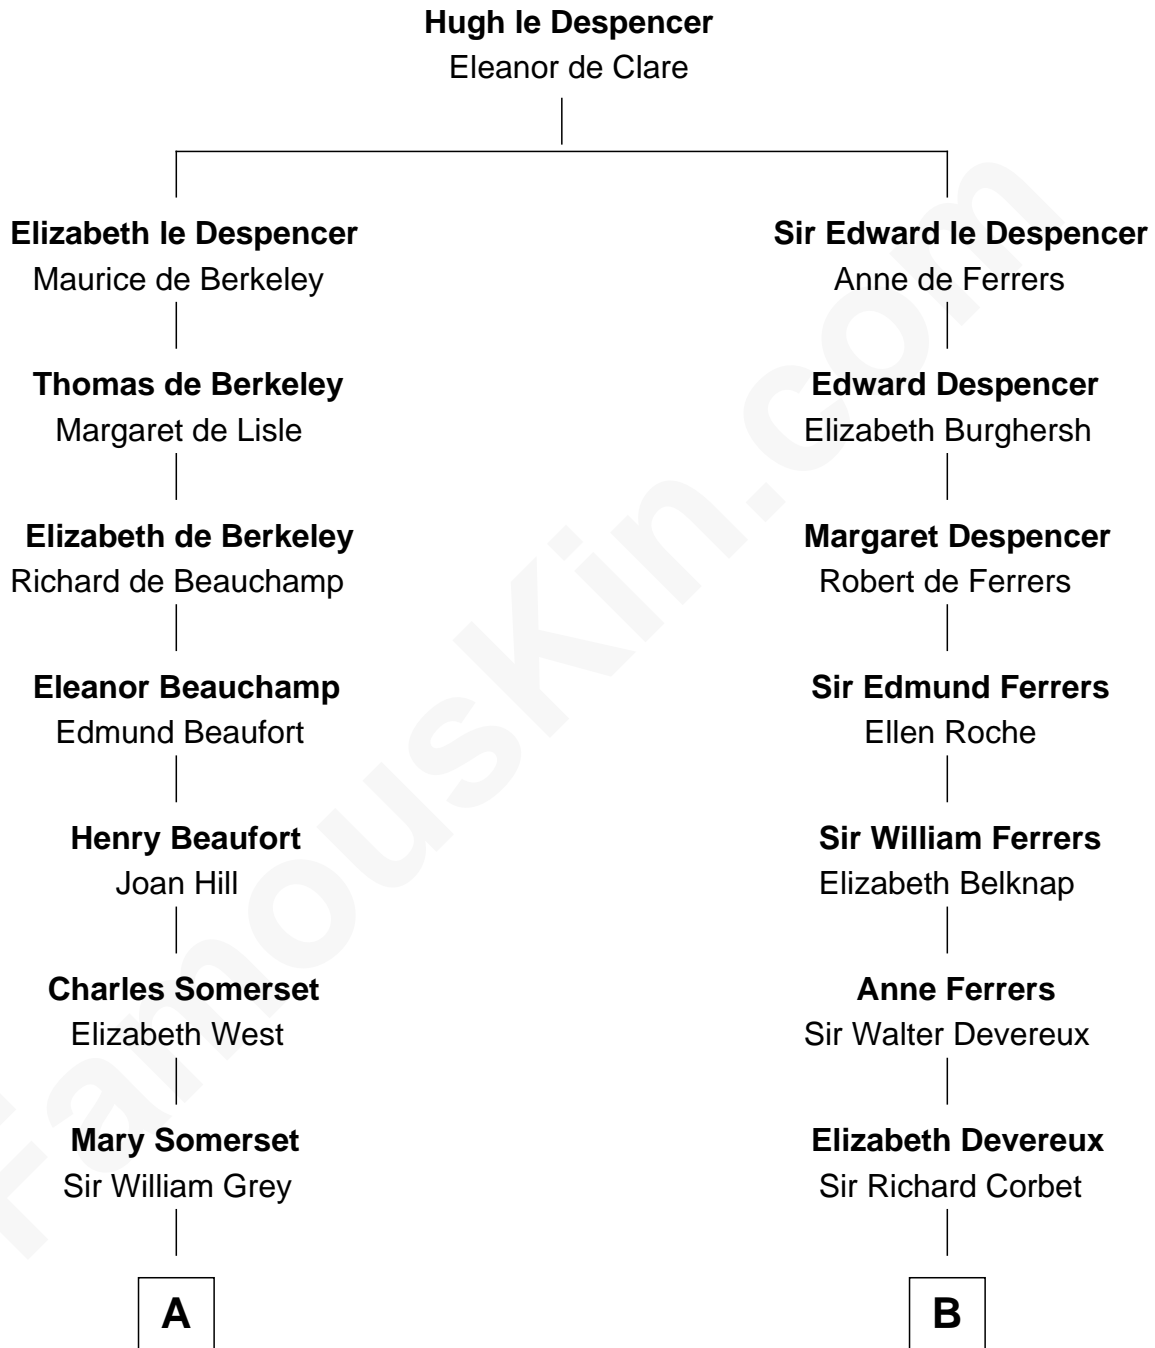

# FamousKin.com Relationship Chart of

**Benedict Cumberbatch**  
*Movie, Television and Stage Actor*

20th cousin 1 time removed of

**Allen Dulles**  
*5th Director of the C.I.A.*

**C**

**Henry Alfred Cumberbatch**  
Hélène Gertrude Rees

**Henry Carlton Cumberbatch**  
Pauline Ellen Laing Congdon

**Timothy Carlton Congdon Cumberbatch**  
Wanda Ventham

**Benedict Cumberbatch**  
*Movie, Television and Stage Actor*

**D**

**Joanna Leffingwell**  
Charles Lathrop