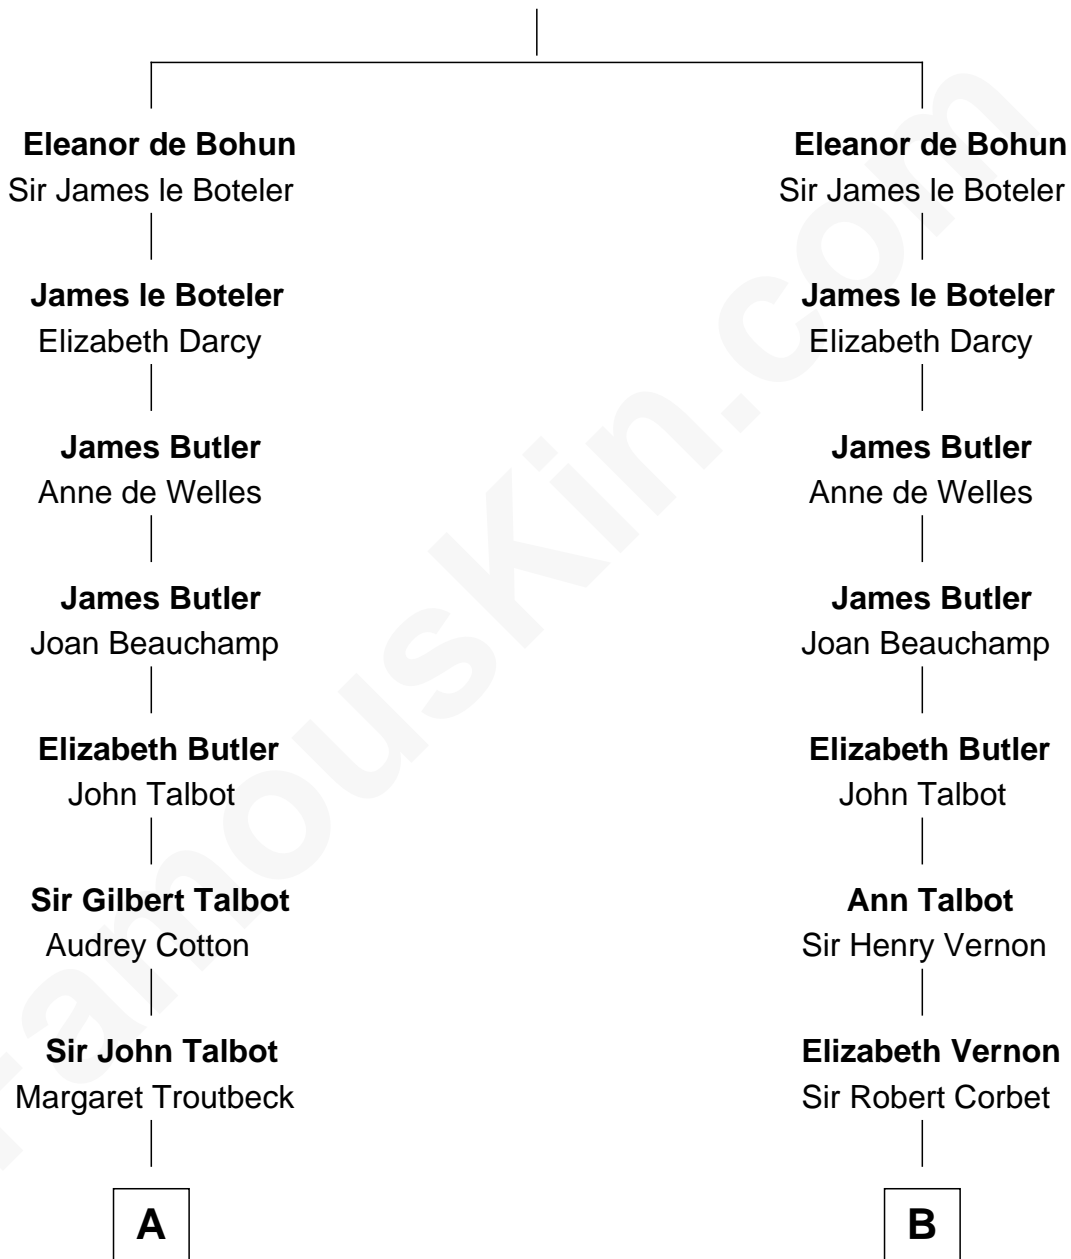

FamousKin.com
Relationship Chart of
Benedict Cumberbatch
Movie, Television and Stage Actor

20th cousin of

Allen Dulles
5th Director of the C.I.A.

Humphrey de Bohun
 Elizabeth Plantagenet

C

Henry Alfred Cumberbatch
Hélène Gertrude Rees

Henry Carlton Cumberbatch
Pauline Ellen Laing Congdon

Timothy Carlton Congdon Cumberbatch
Wanda Ventham

Benedict Cumberbatch
Movie, Television and Stage Actor

D

Harriet Wadsworth Lathrop
Rev. Miron Winslow