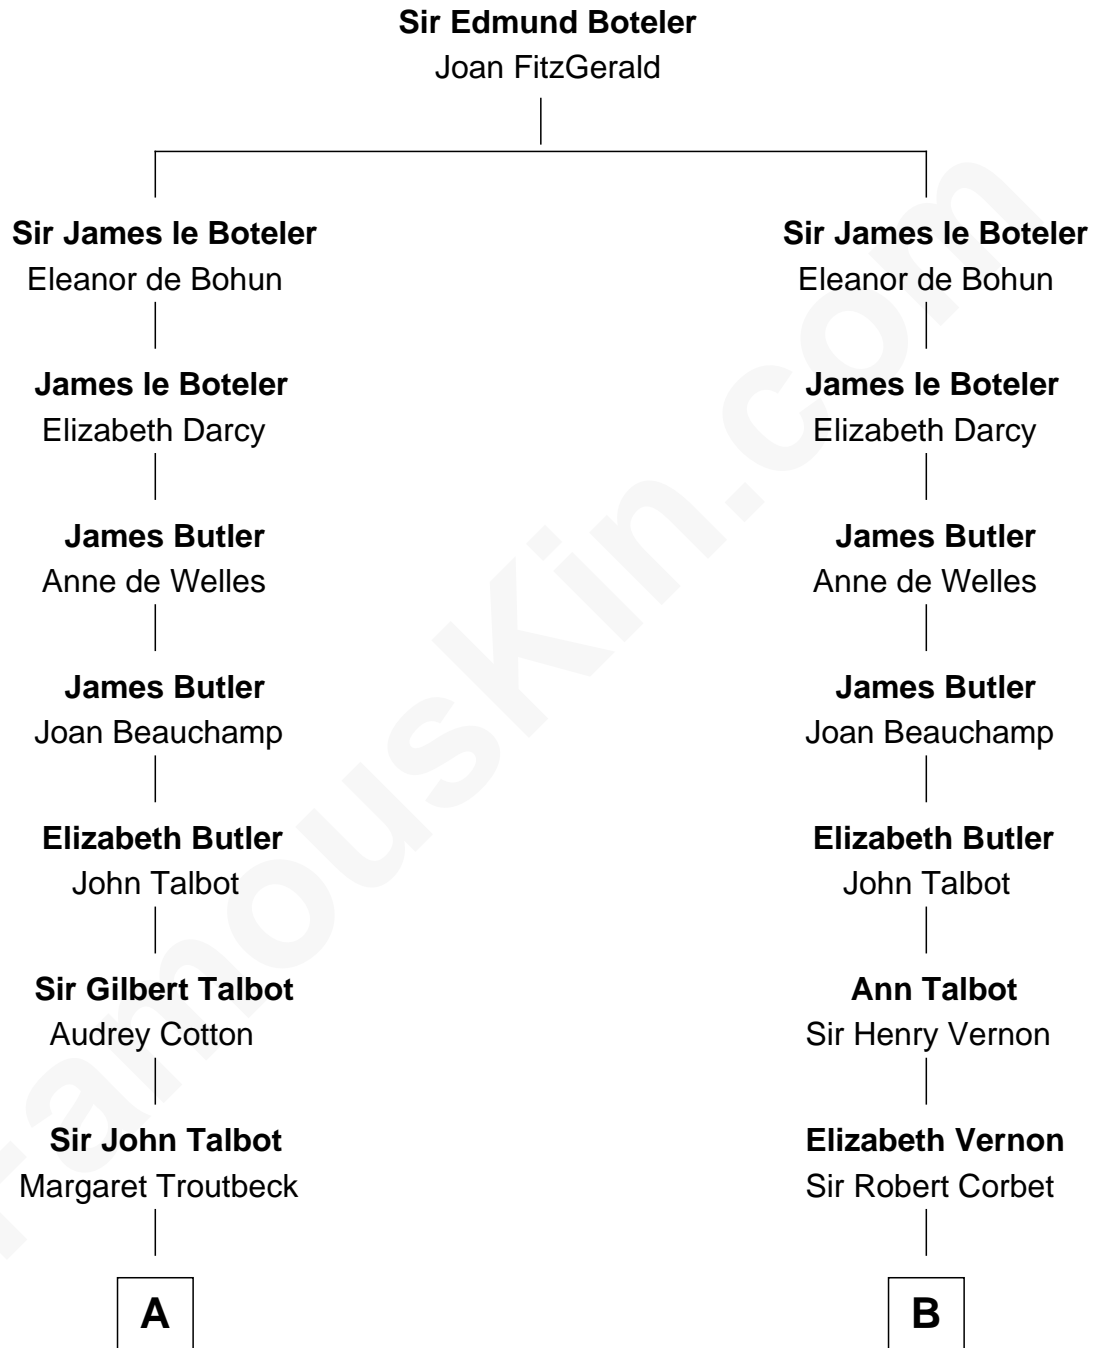

FamousKin.com
Relationship Chart of
Benedict Cumberbatch
Movie, Television and Stage Actor

20th cousin of
Allen Dulles
5th Director of the C.I.A.

C

Henry Alfred Cumberbatch
Hélène Gertrude Rees

Henry Carlton Cumberbatch
Pauline Ellen Laing Congdon

Timothy Carlton Congdon Cumberbatch
Wanda Ventham

Benedict Cumberbatch
Movie, Television and Stage Actor

D

Harriet Wadsworth Lathrop
Rev. Miron Winslow

Harriet Lathrop Winslow
Rev. John Welsh Dulles

Allen Macy Dulles
Edith Foster