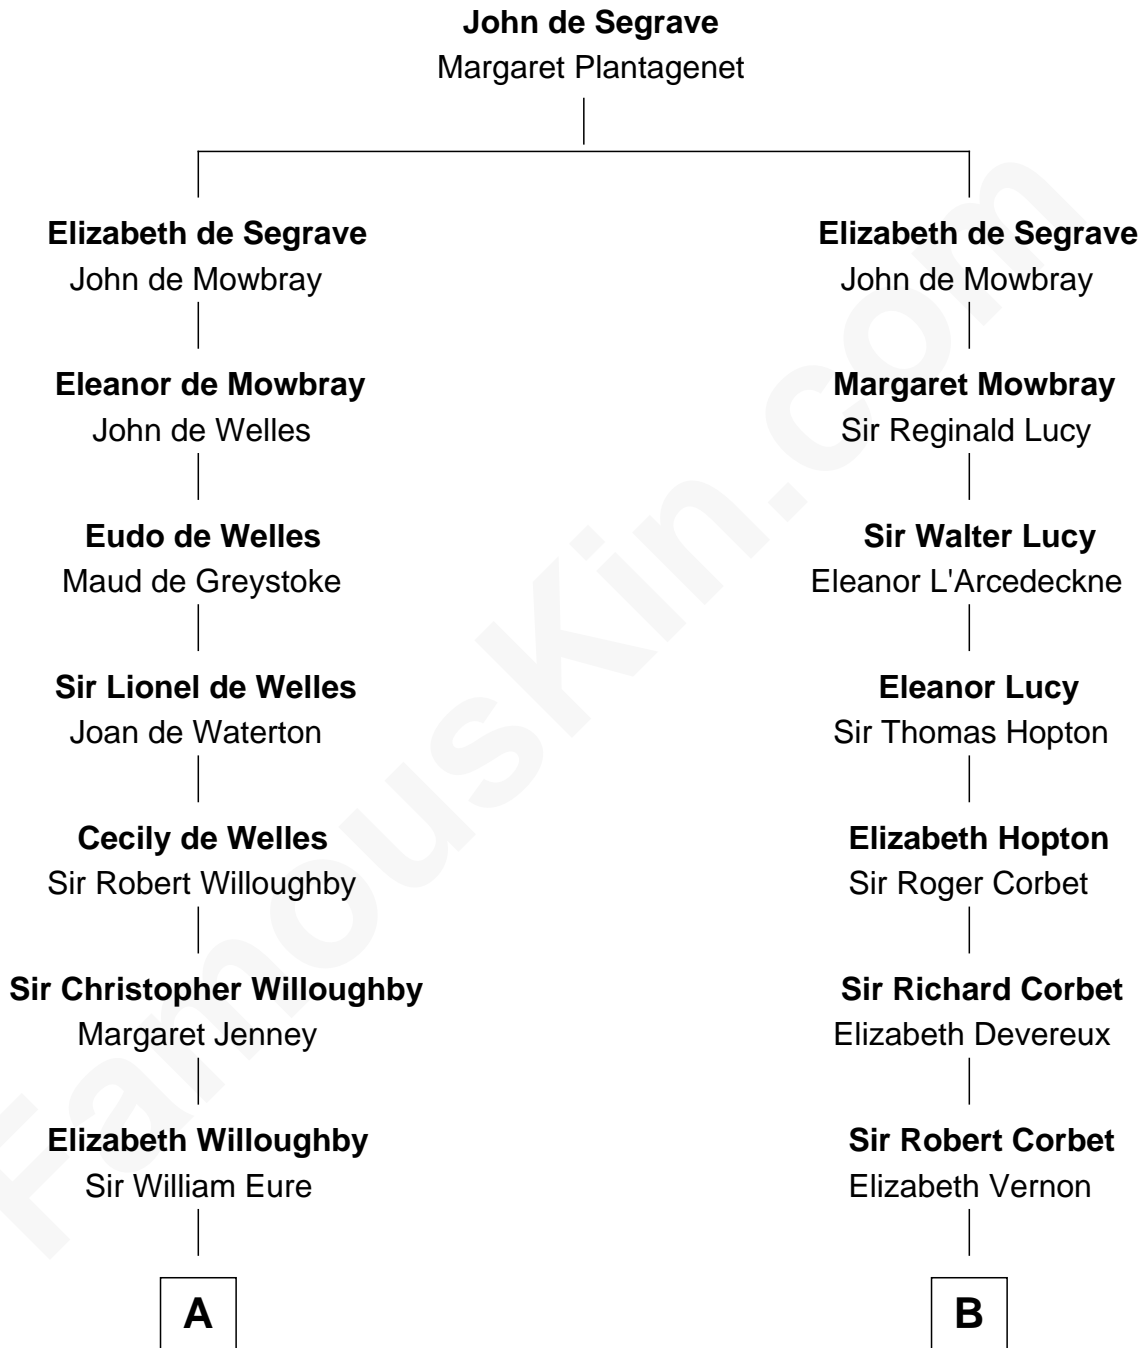

FamousKin.com

Relationship Chart of

Benedict Cumberbatch
Movie, Television and Stage Actor

20th cousin 1 time removed of

Allen Dulles
5th Director of the C.I.A.

C

Robert William Cumberbatch

Louisa Grace Hanson

Henry Alfred Cumberbatch

Hélène Gertrude Rees

Henry Carlton Cumberbatch

Pauline Ellen Laing Congdon

Timothy Carlton Congdon Cumberbatch

Wanda Ventham

Benedict Cumberbatch

Movie, Television and Stage Actor