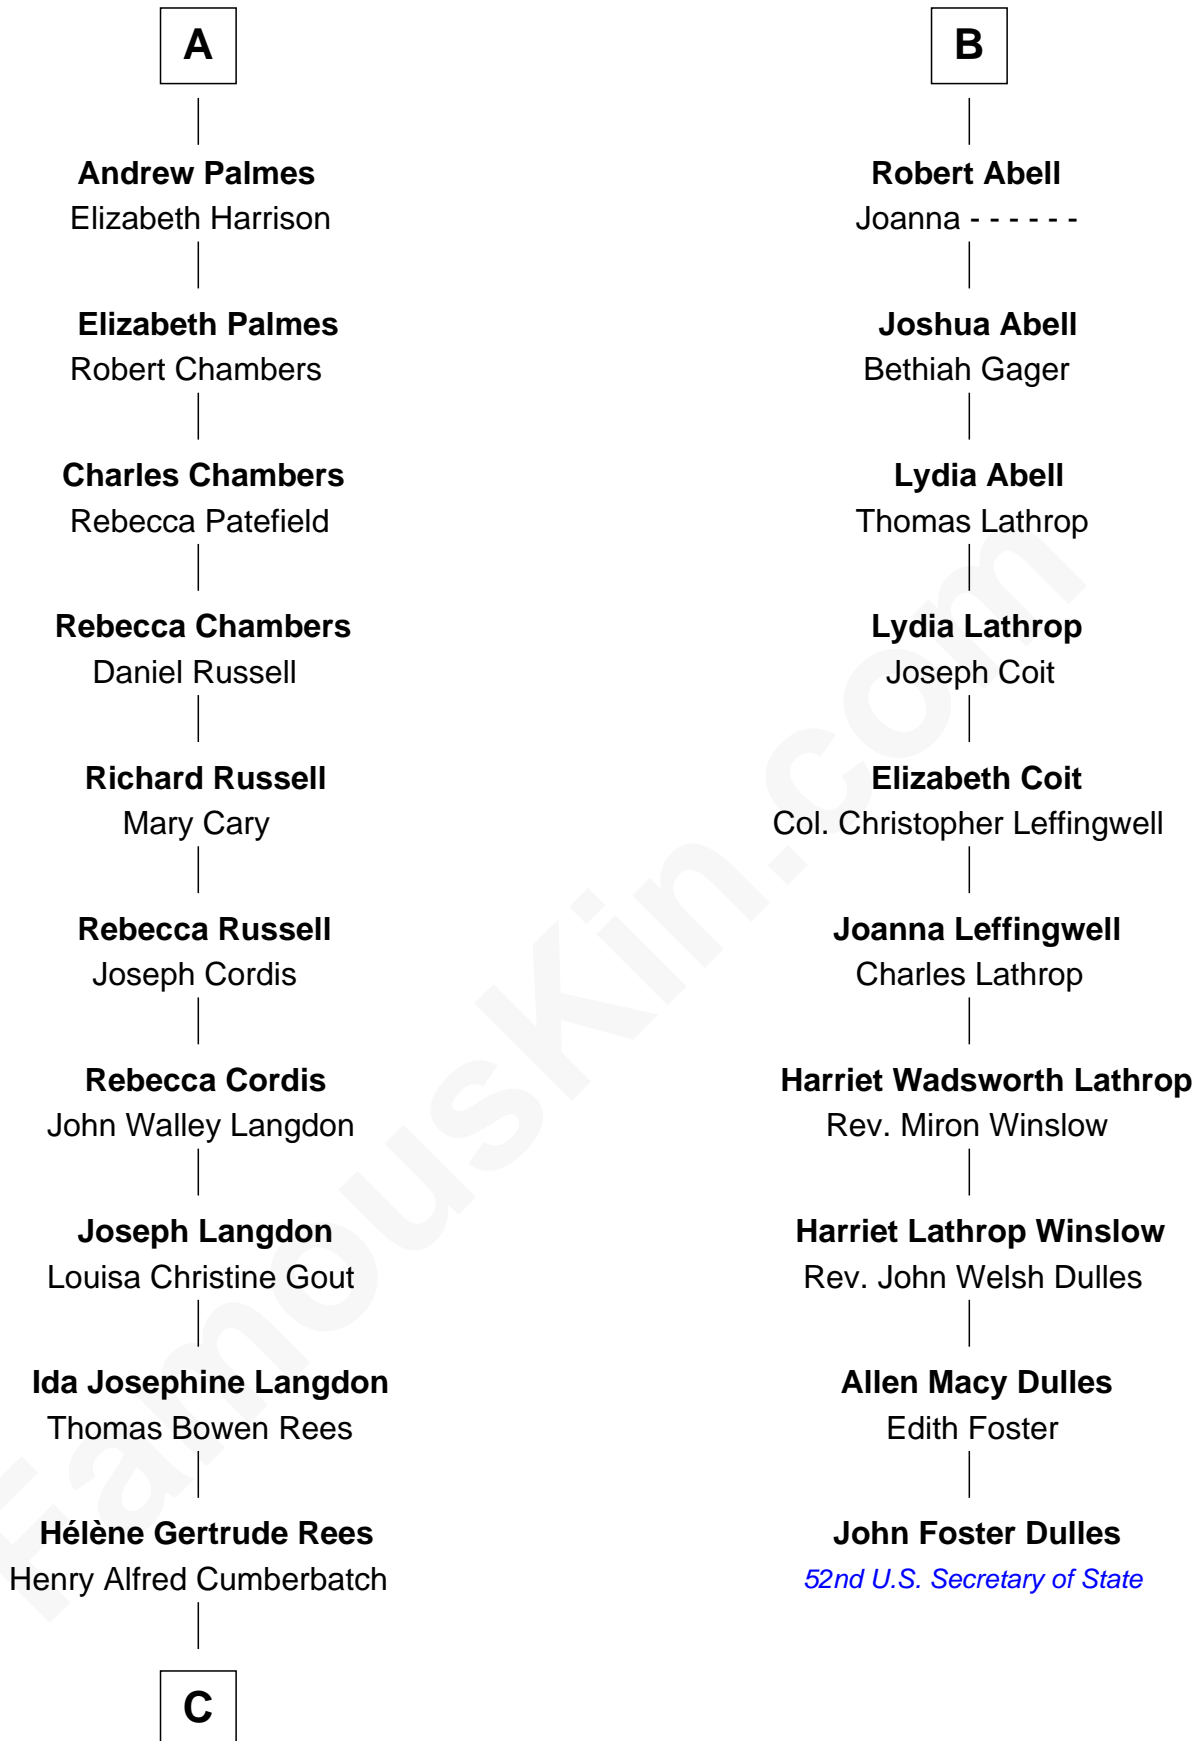

FamousKin.com

Relationship Chart of

Benedict Cumberbatch

Movie, Television and Stage Actor

16th cousin 3 times removed of

John Foster Dulles

52nd U.S. Secretary of State

Sir Walter Blount

Sancha de Ayala

Sir Thomas Blount

Margaret de Gresley

Sir Walter Blount

Helena Byron

Sir William Blount

Margaret Echyngham

Elizabeth Blount

Sir George Cotton

Mary Onley

Richard Cotton

Mary Mainwaring

Frances Cotton

George Abell

B

C