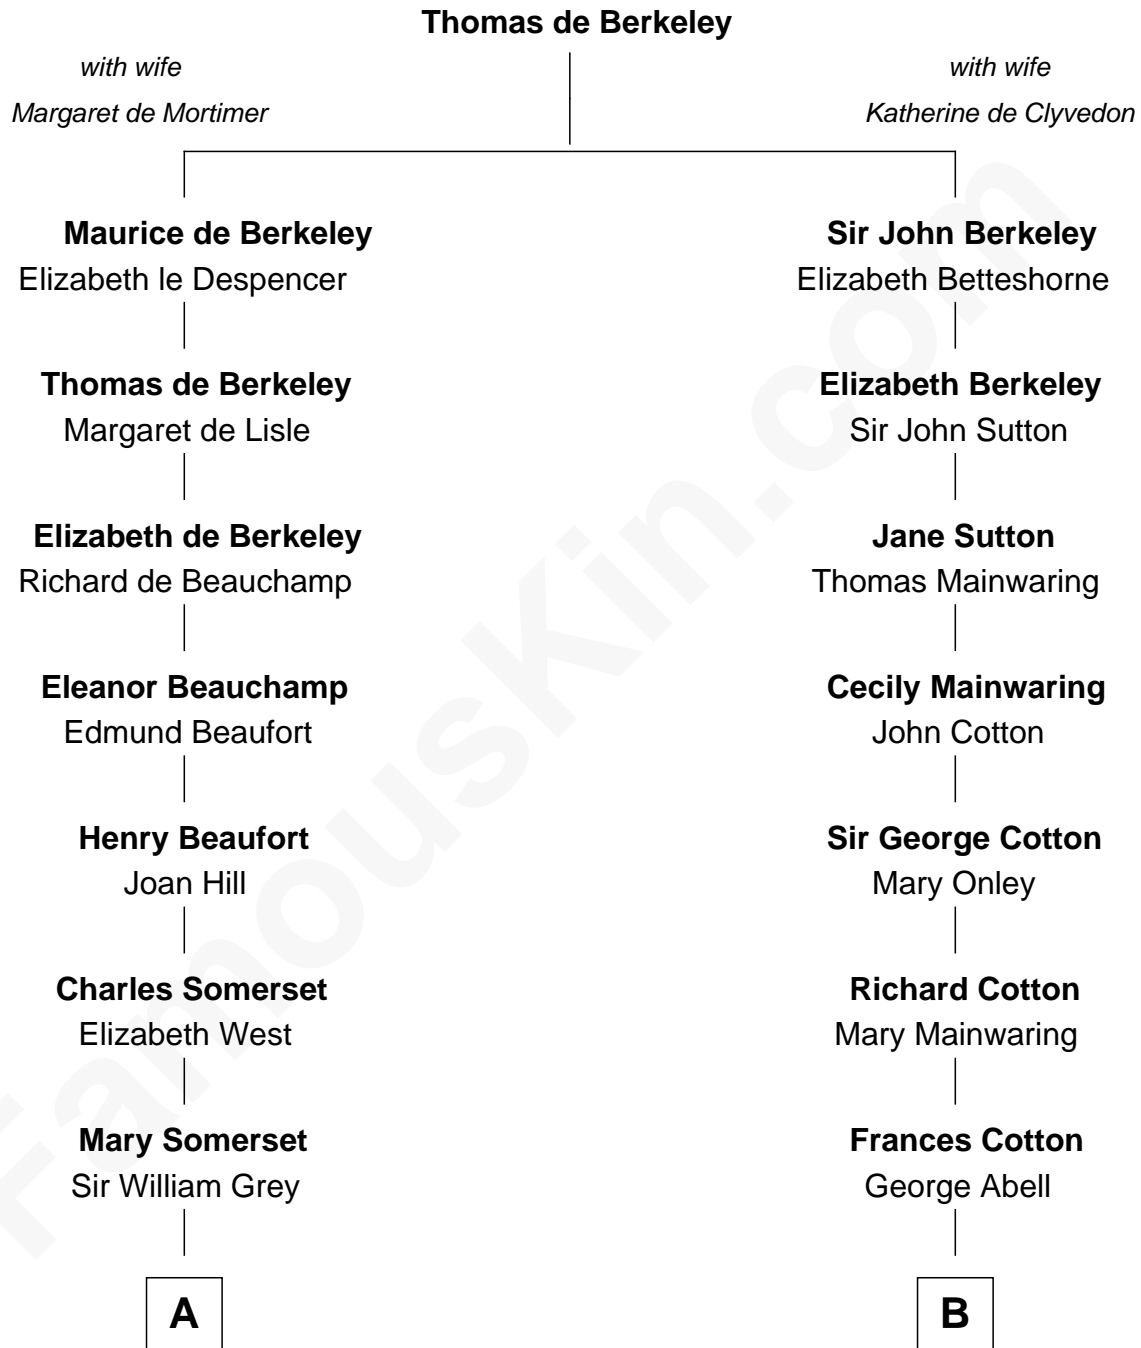

FamousKin.com
Relationship Chart of
Benedict Cumberbatch
Movie, Television and Stage Actor

16th cousin 4 times removed of

John Foster Dulles
52nd U.S. Secretary of State

C

Henry Alfred Cumberbatch

Hélène Gertrude Rees

Henry Carlton Cumberbatch

Pauline Ellen Laing Congdon

Timothy Carlton Congdon Cumberbatch

Wanda Ventham

Benedict Cumberbatch

Movie, Television and Stage Actor