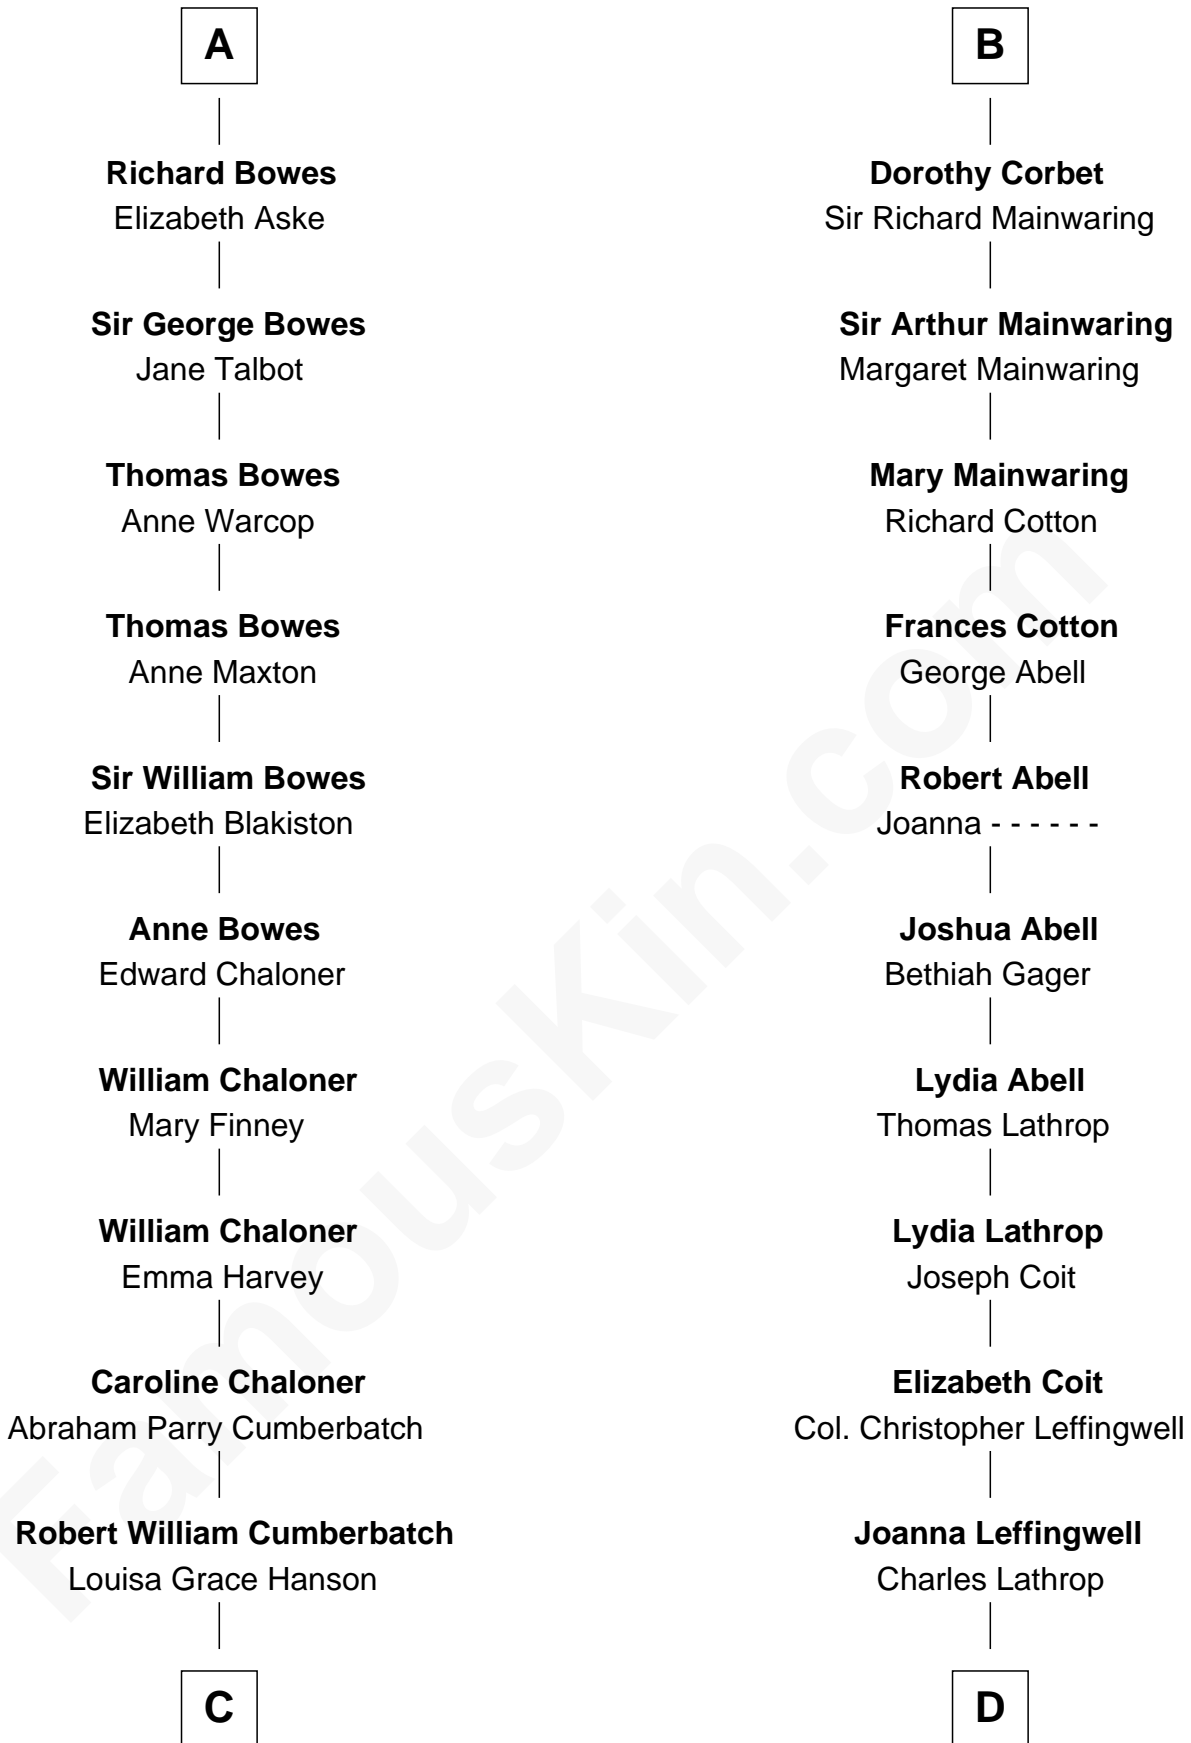

FamousKin.com
Relationship Chart of
Benedict Cumberbatch
Movie, Television and Stage Actor

20th cousin of
John Foster Dulles
52nd U.S. Secretary of State

C

Henry Alfred Cumberbatch

Hélène Gertrude Rees

Henry Carlton Cumberbatch