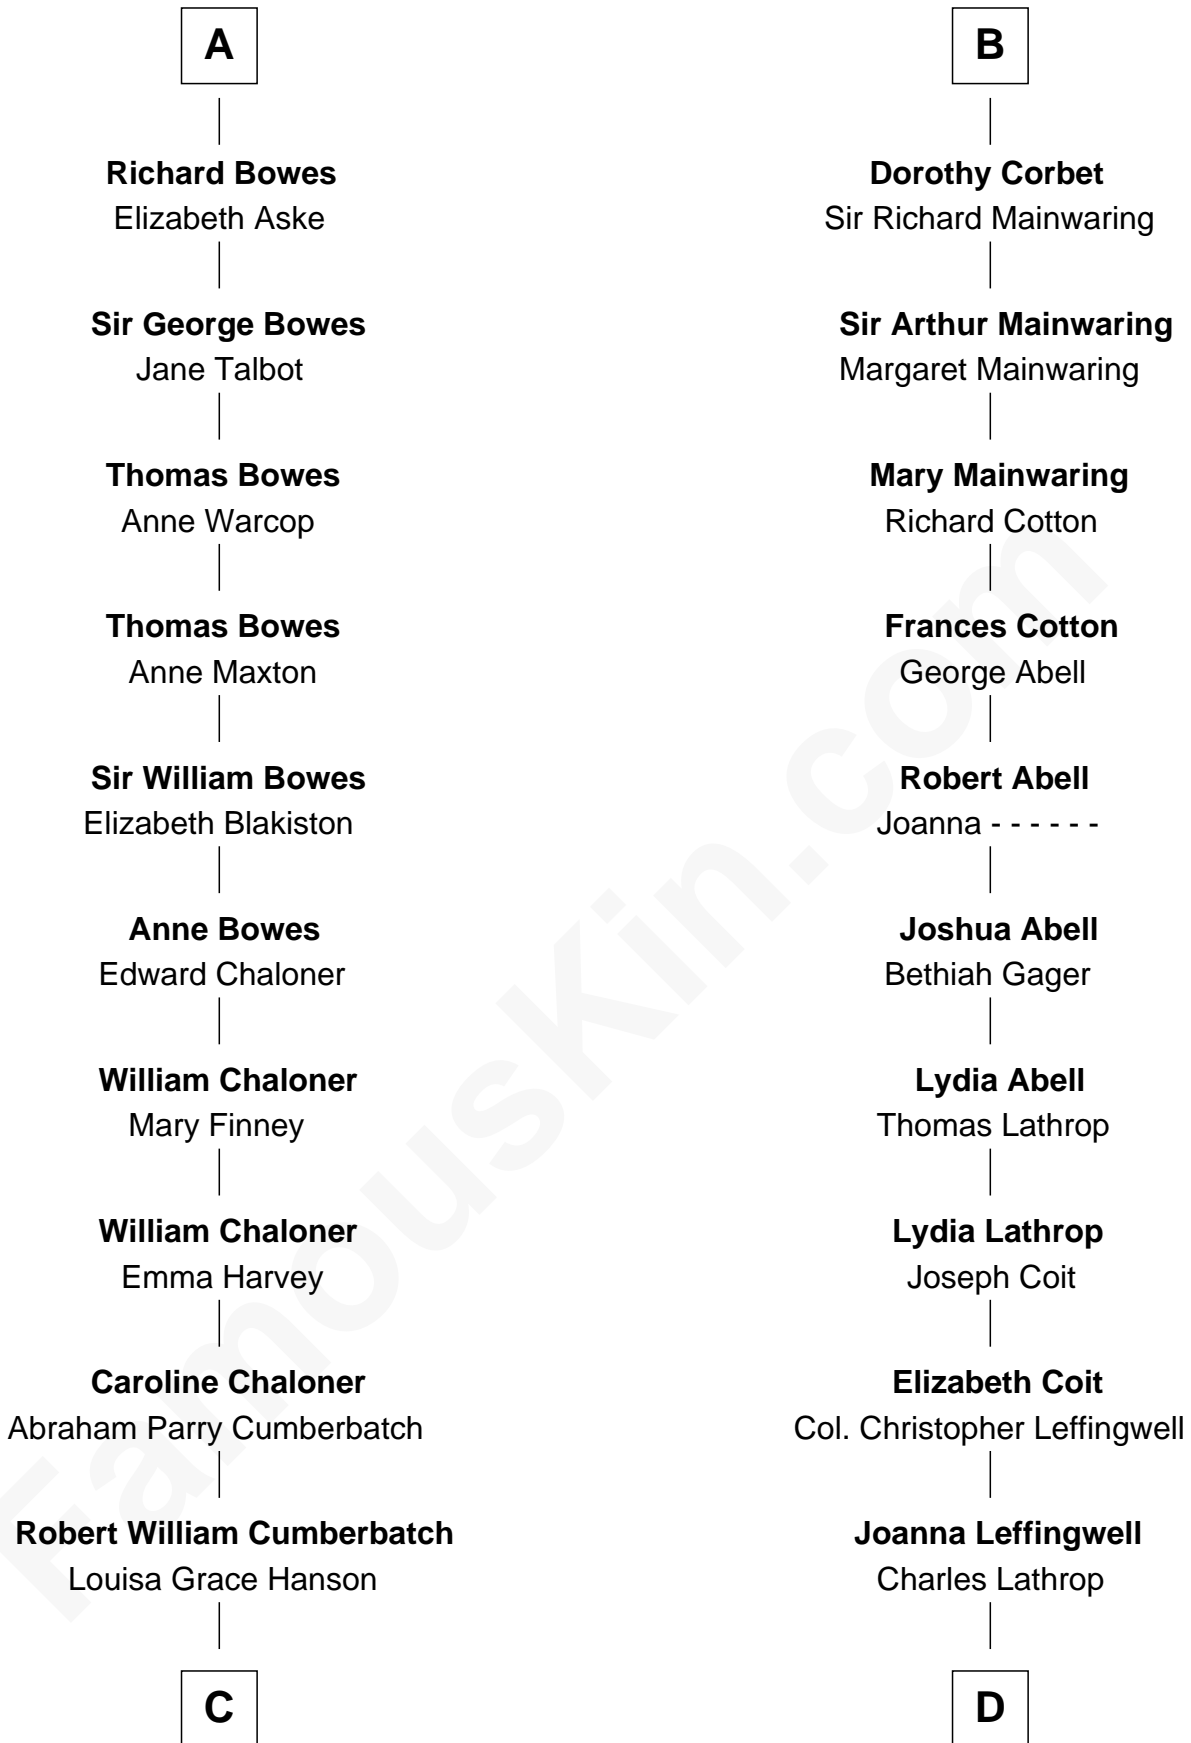

FamousKin.com
Relationship Chart of
Benedict Cumberbatch
Movie, Television and Stage Actor

20th cousin of

John Foster Dulles
52nd U.S. Secretary of State

C

Henry Alfred Cumberbatch

Hélène Gertrude Rees

Henry Carlton Cumberbatch