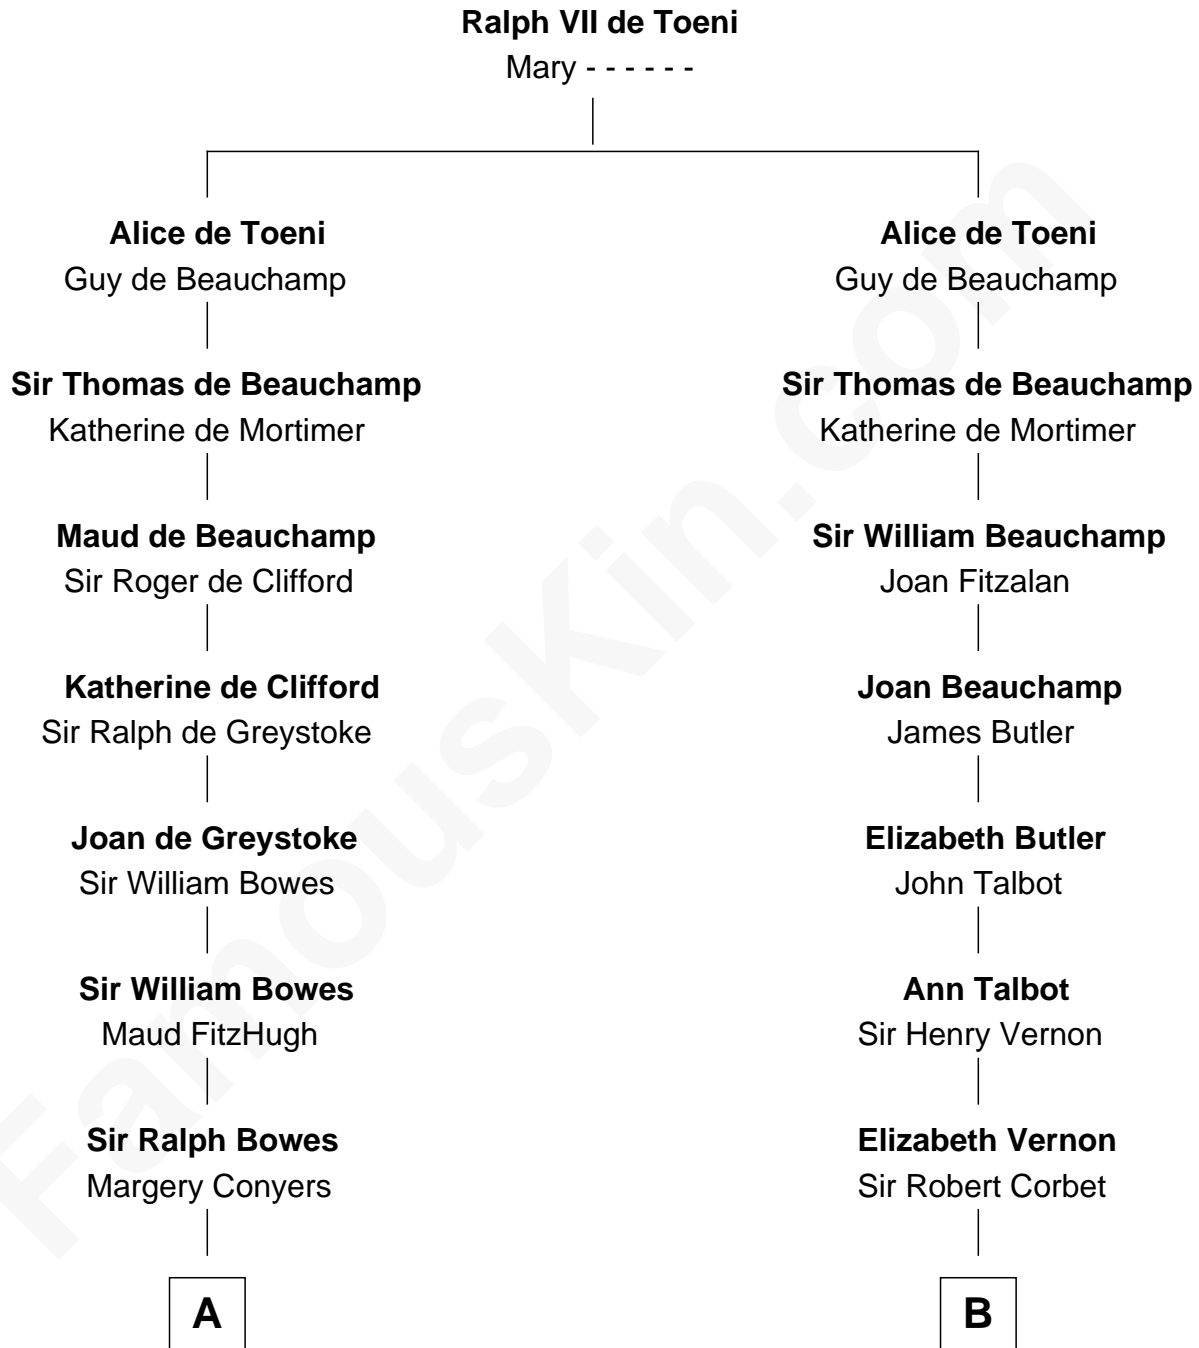

FamousKin.com
Relationship Chart of
Benedict Cumberbatch
Movie, Television and Stage Actor

20th cousin of

John Foster Dulles
52nd U.S. Secretary of State

C

Henry Alfred Cumberbatch

Hélène Gertrude Rees

Henry Carlton Cumberbatch