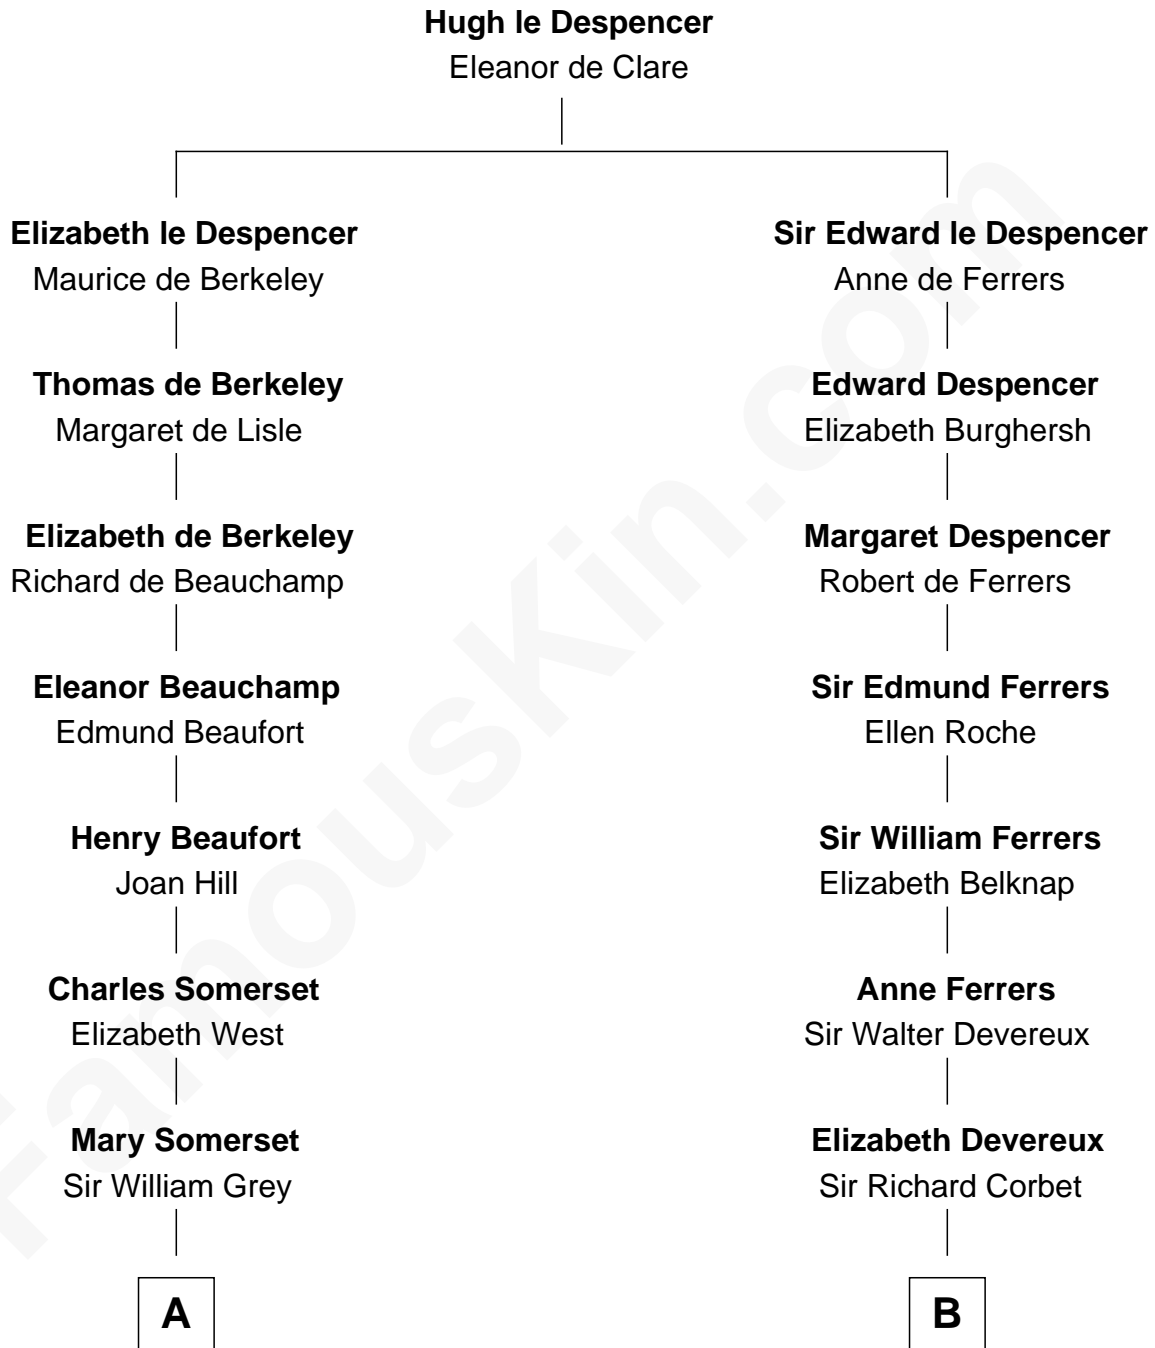

FamousKin.com Relationship Chart of

Benedict Cumberbatch
Movie, Television and Stage Actor

20th cousin 1 time removed of

John Foster Dulles
52nd U.S. Secretary of State

C

Henry Alfred Cumberbatch
Hélène Gertrude Rees

Henry Carlton Cumberbatch
Pauline Ellen Laing Congdon

Timothy Carlton Congdon Cumberbatch
Wanda Ventham

Benedict Cumberbatch
Movie, Television and Stage Actor

D

Joanna Leffingwell
Charles Lathrop

Harriet Wadsworth Lathrop
Rev. Miron Winslow