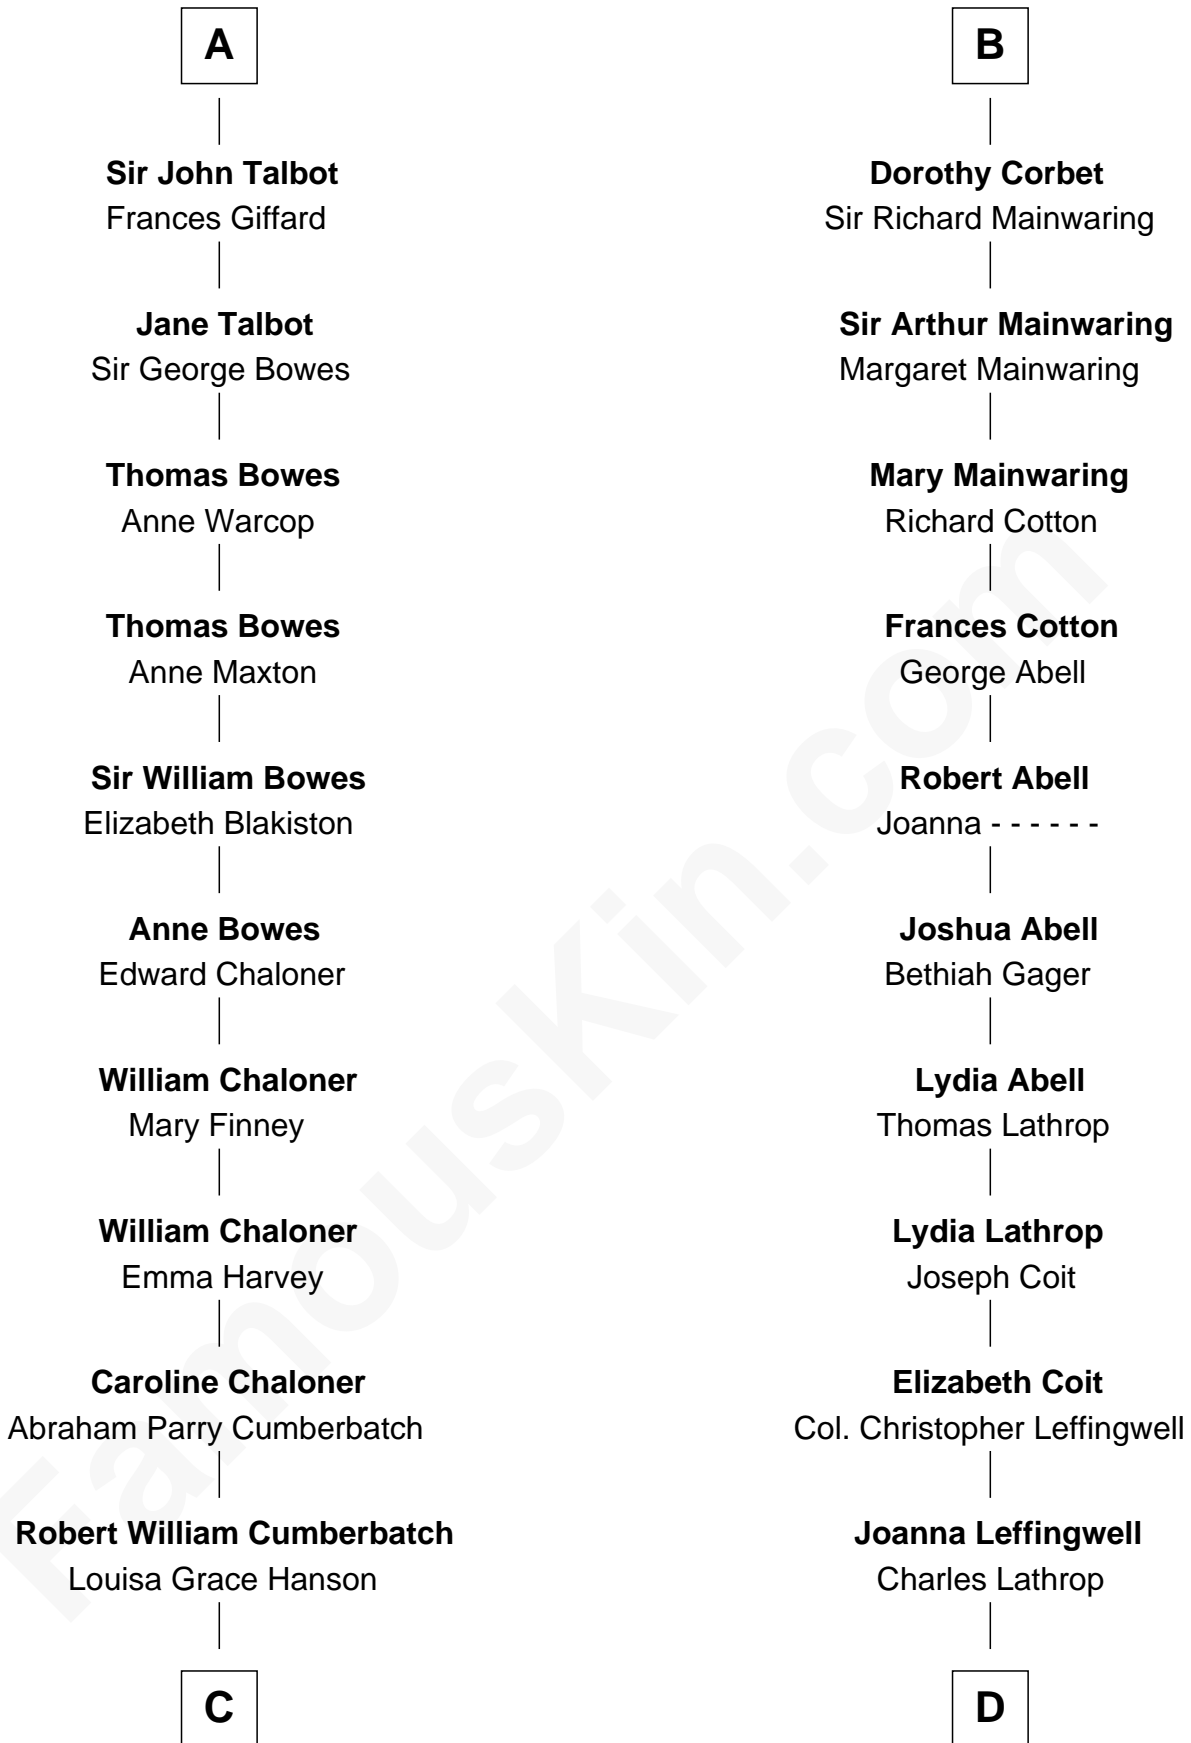

FamousKin.com
Relationship Chart of
Benedict Cumberbatch
Movie, Television and Stage Actor

20th cousin of

John Foster Dulles
52nd U.S. Secretary of State

Sir Roger Darcy
 Isabel de Aton

C

Henry Alfred Cumberbatch