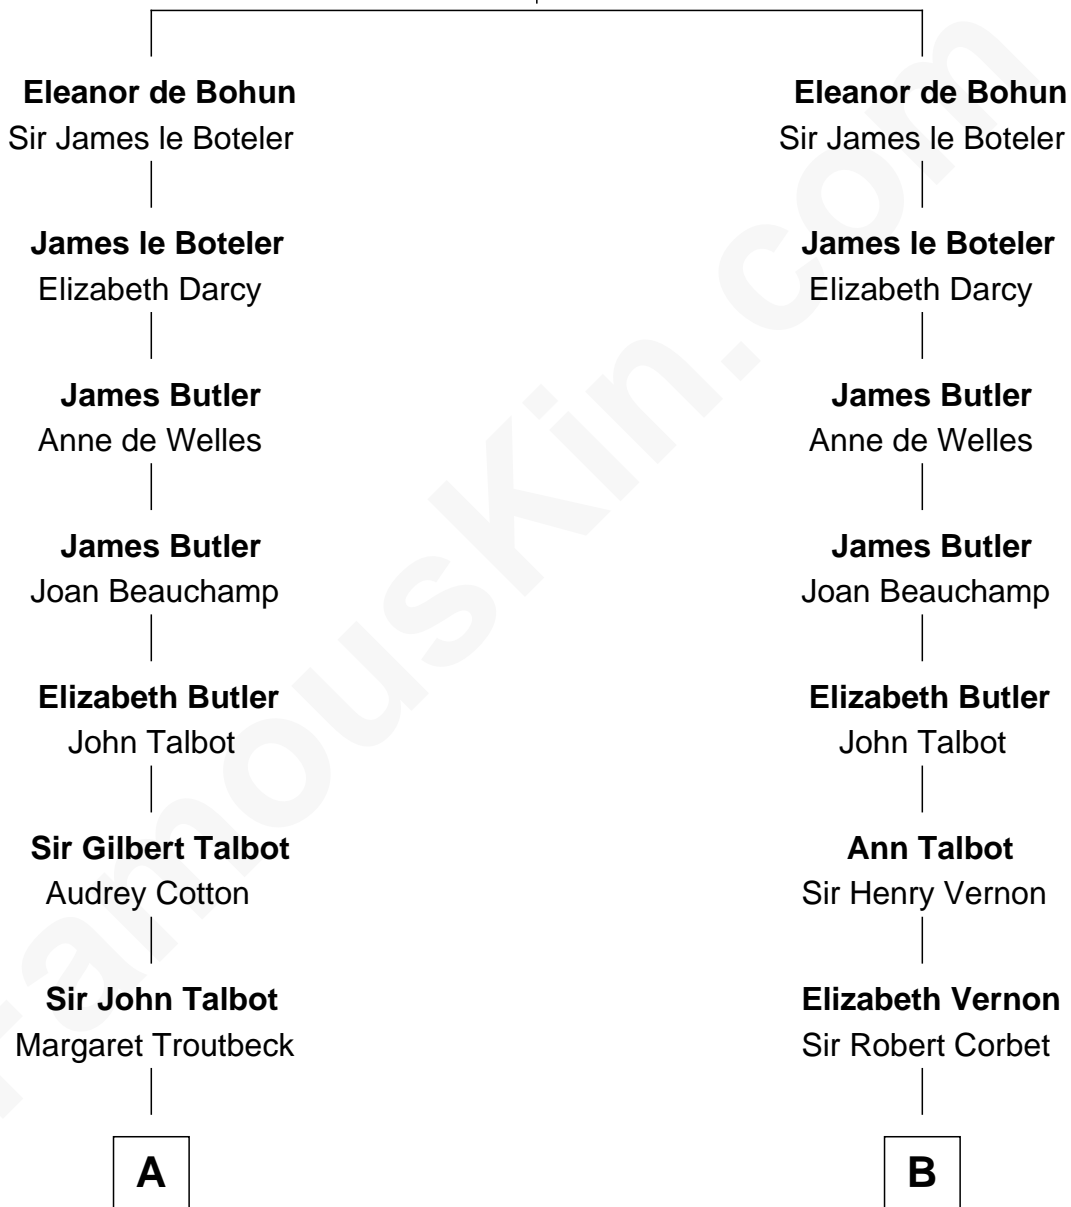

FamousKin.com
Relationship Chart of
Benedict Cumberbatch
Movie, Television and Stage Actor

20th cousin of

John Foster Dulles
52nd U.S. Secretary of State

Humphrey de Bohun
 Elizabeth Plantagenet

C

Henry Alfred Cumberbatch
Hélène Gertrude Rees

Henry Carlton Cumberbatch
Pauline Ellen Laing Congdon

Timothy Carlton Congdon Cumberbatch
Wanda Ventham

Benedict Cumberbatch
Movie, Television and Stage Actor

D

Harriet Wadsworth Lathrop
Rev. Miron Winslow