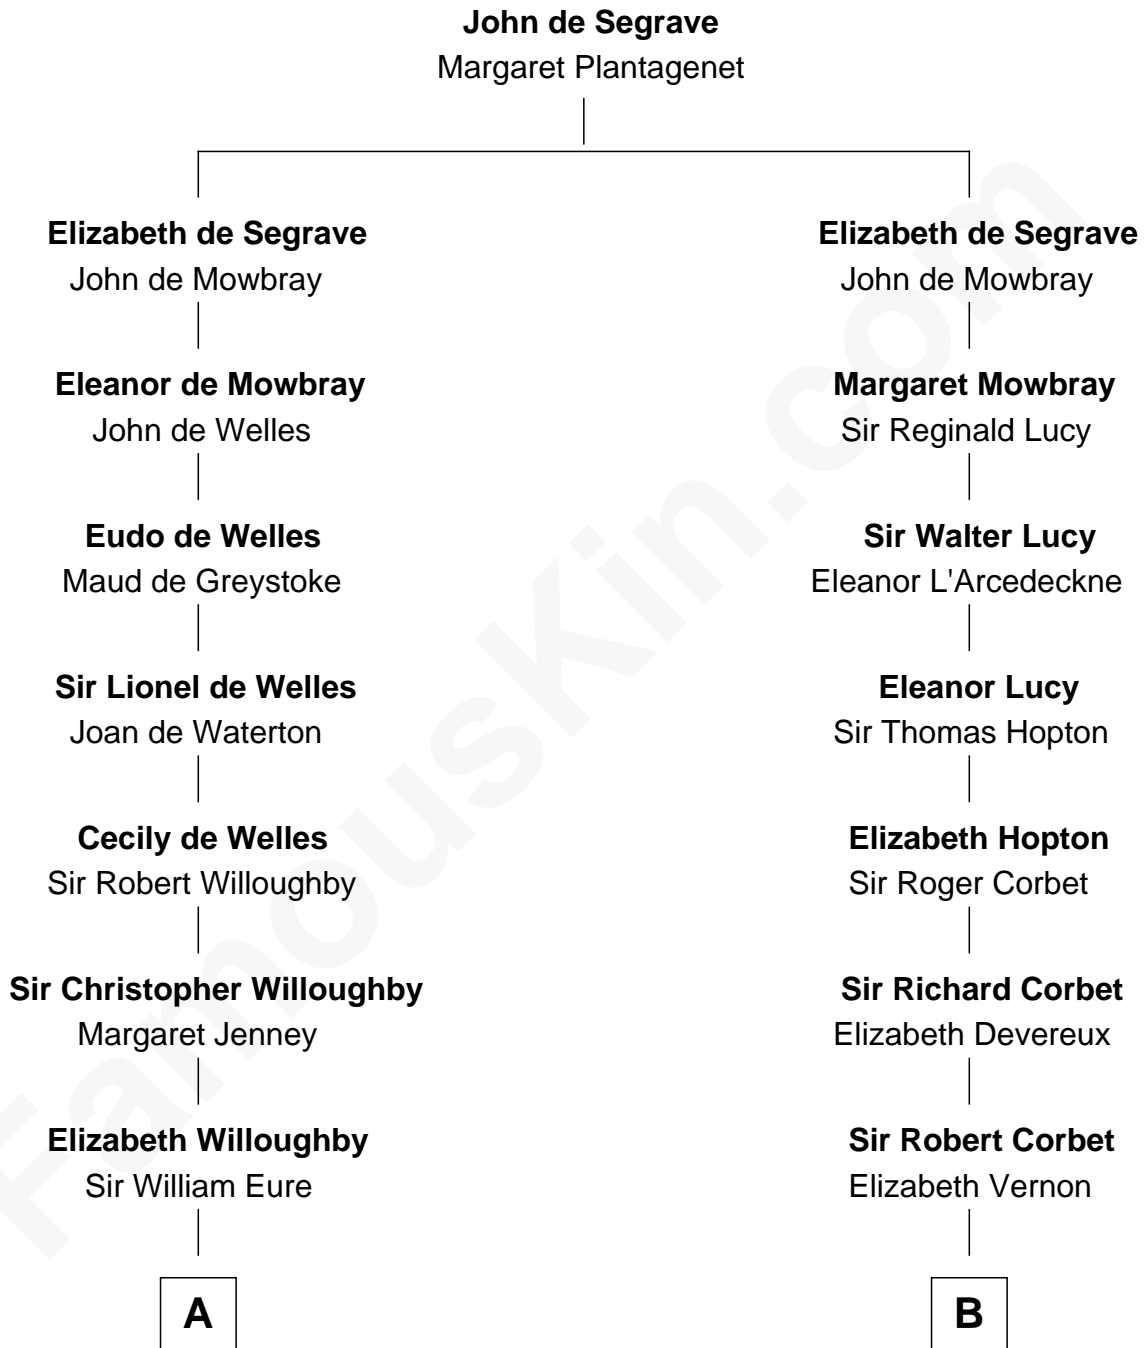

## Relationship Chart of

**Benedict Cumberbatch**

*Movie, Television and Stage Actor*

20th cousin 1 time removed of

**John Foster Dulles**

*52nd U.S. Secretary of State*

**C**

**Robert William Cumberbatch**

Louisa Grace Hanson

**Henry Alfred Cumberbatch**

Hélène Gertrude Rees

**Henry Carlton Cumberbatch**

Pauline Ellen Laing Congdon

**Timothy Carlton Congdon Cumberbatch**

Wanda Ventham

**Benedict Cumberbatch**