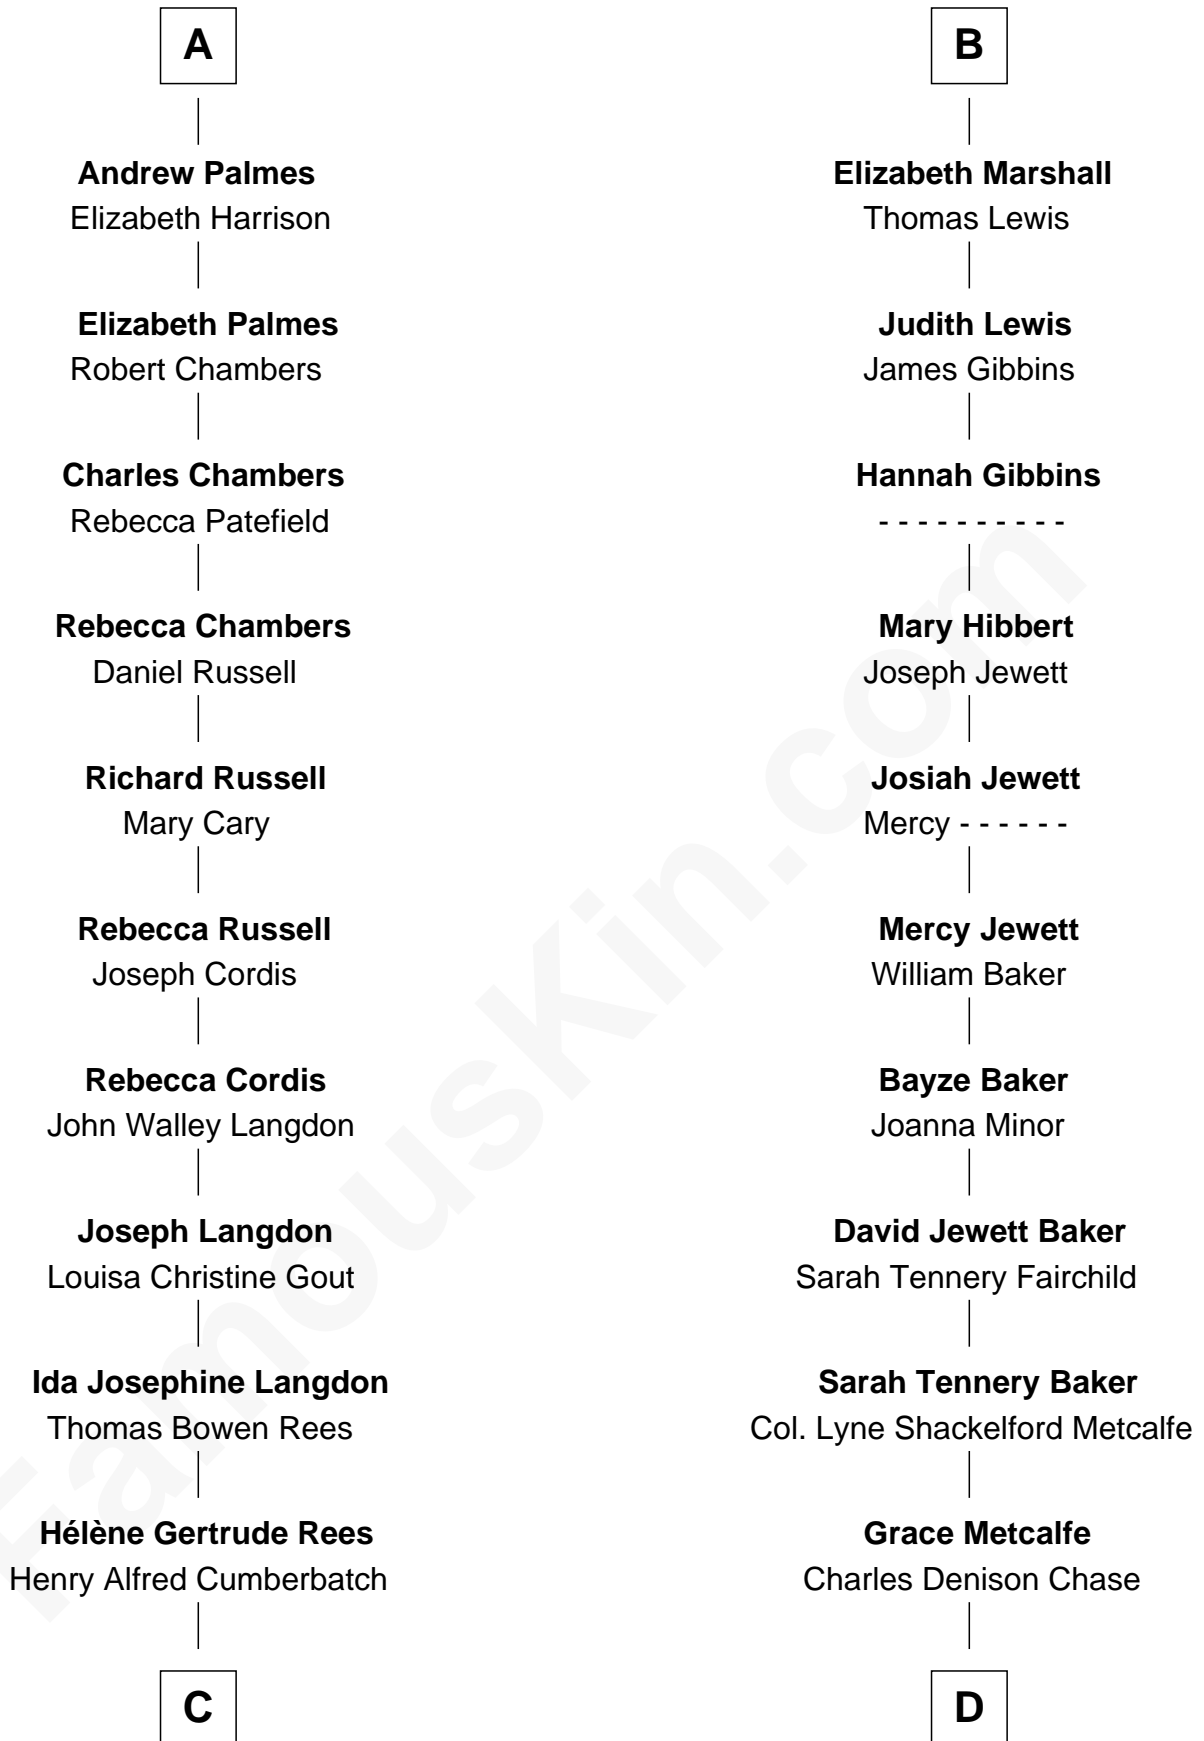

FamousKin.com

Relationship Chart of

Benedict Cumberbatch
Movie, Television and Stage Actor

19th cousin of

Chevy Chase
Comedian, Actor and Writer

Sir Walter Blount
 Sancha de Ayala

C

Henry Carlton Cumberbatch

Pauline Ellen Laing Congdon

Timothy Carlton Congdon Cumberbatch

Wanda Ventham

Benedict Cumberbatch

Movie, Television and Stage Actor

D

Edward Leigh Chase

Mabel Penrose Tinsley