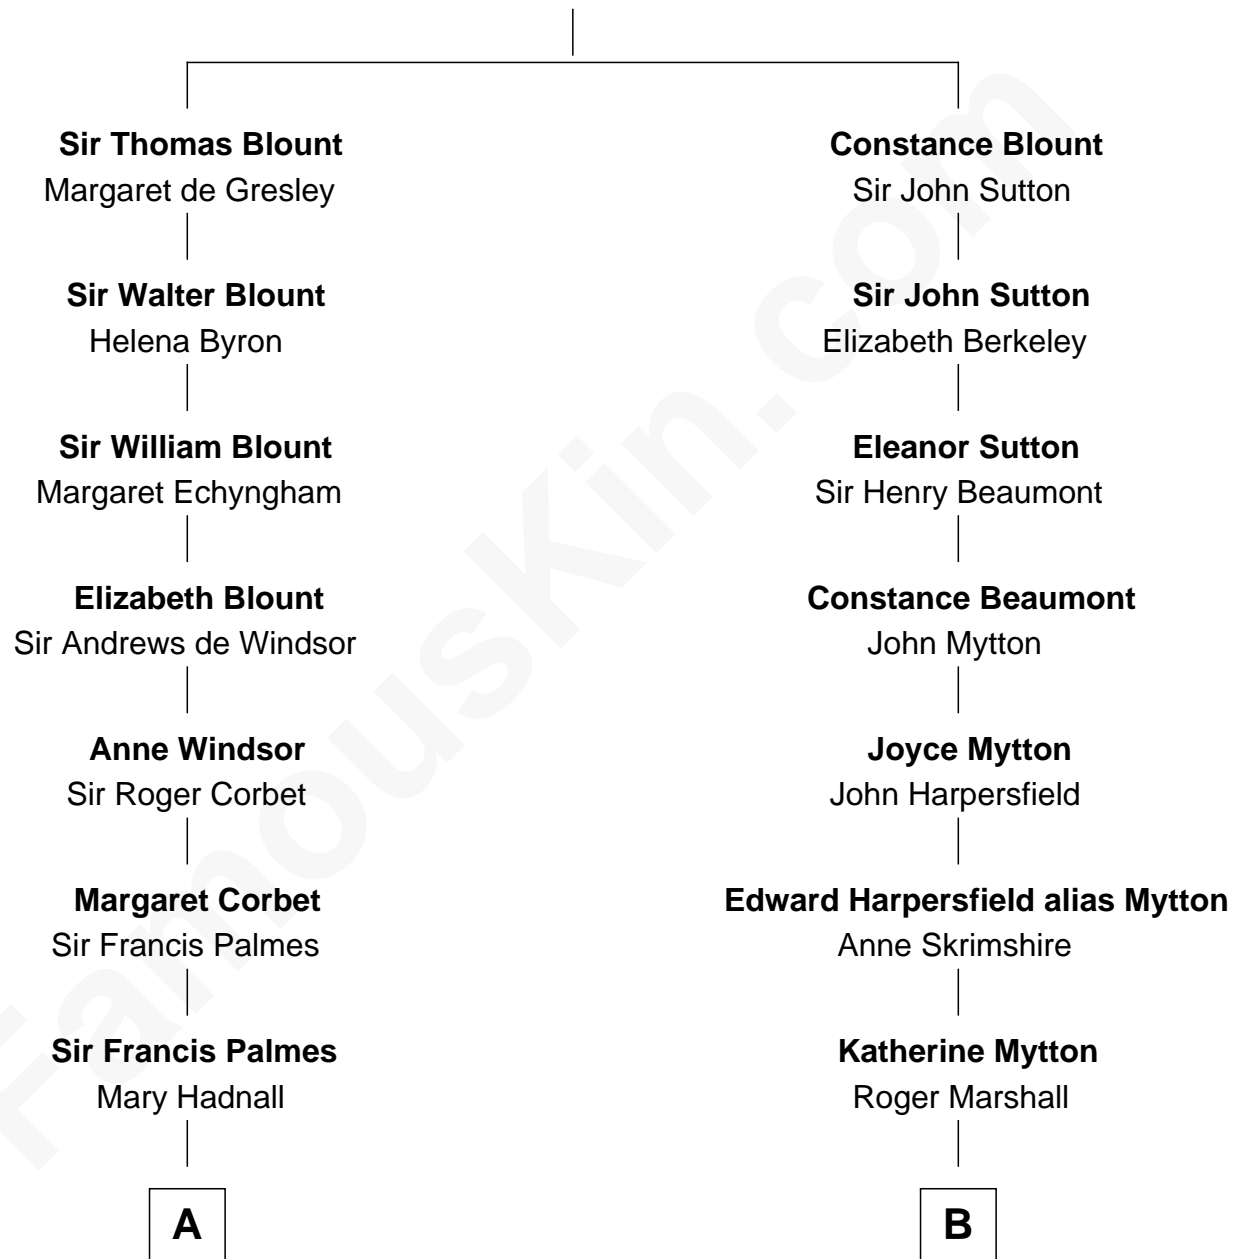

FamousKin.com

Relationship Chart of

Benedict Cumberbatch
Movie, Television and Stage Actor

19th cousin of

Chevy Chase
Comedian, Actor and Writer

Sir Walter Blount
 Sancha de Ayala

C

Henry Carlton Cumberbatch