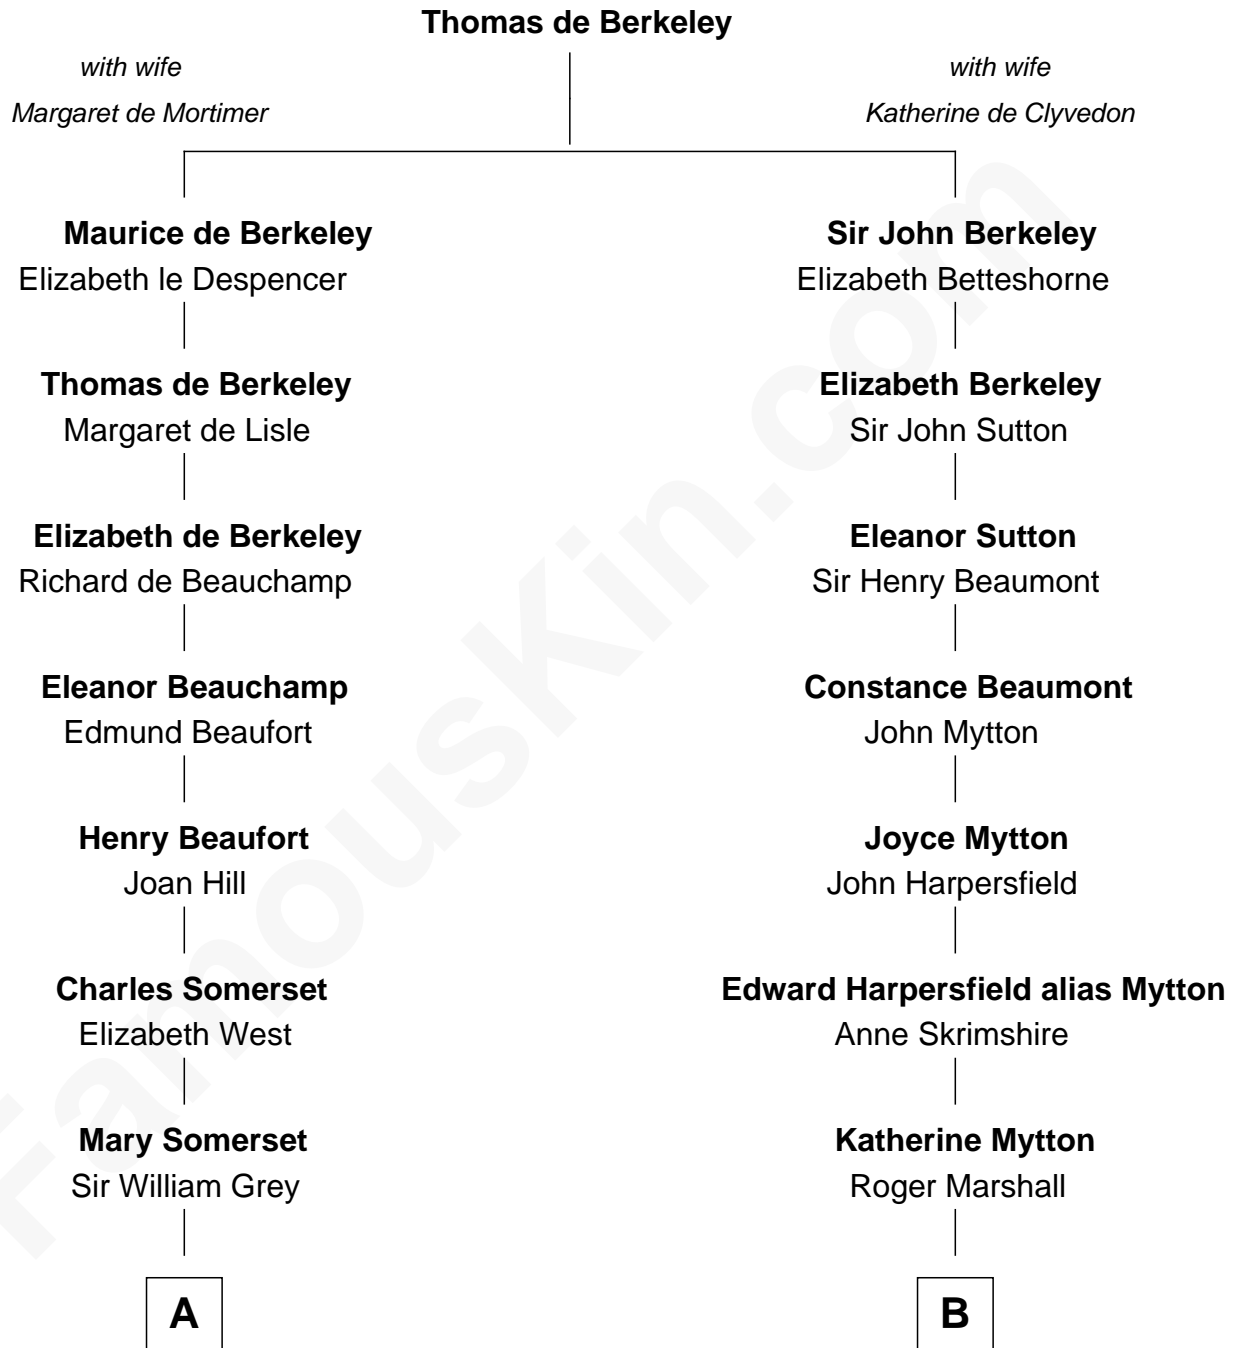

FamousKin.com Relationship Chart of

Benedict Cumberbatch
Movie, Television and Stage Actor

19th cousin 1 time removed of

Chevy Chase
Comedian, Actor and Writer

C

Henry Alfred Cumberbatch

Hélène Gertrude Rees

Henry Carlton Cumberbatch

Pauline Ellen Laing Congdon

Timothy Carlton Congdon Cumberbatch

Wanda Ventham

Benedict Cumberbatch

Movie, Television and Stage Actor

D

Edward Leigh Chase