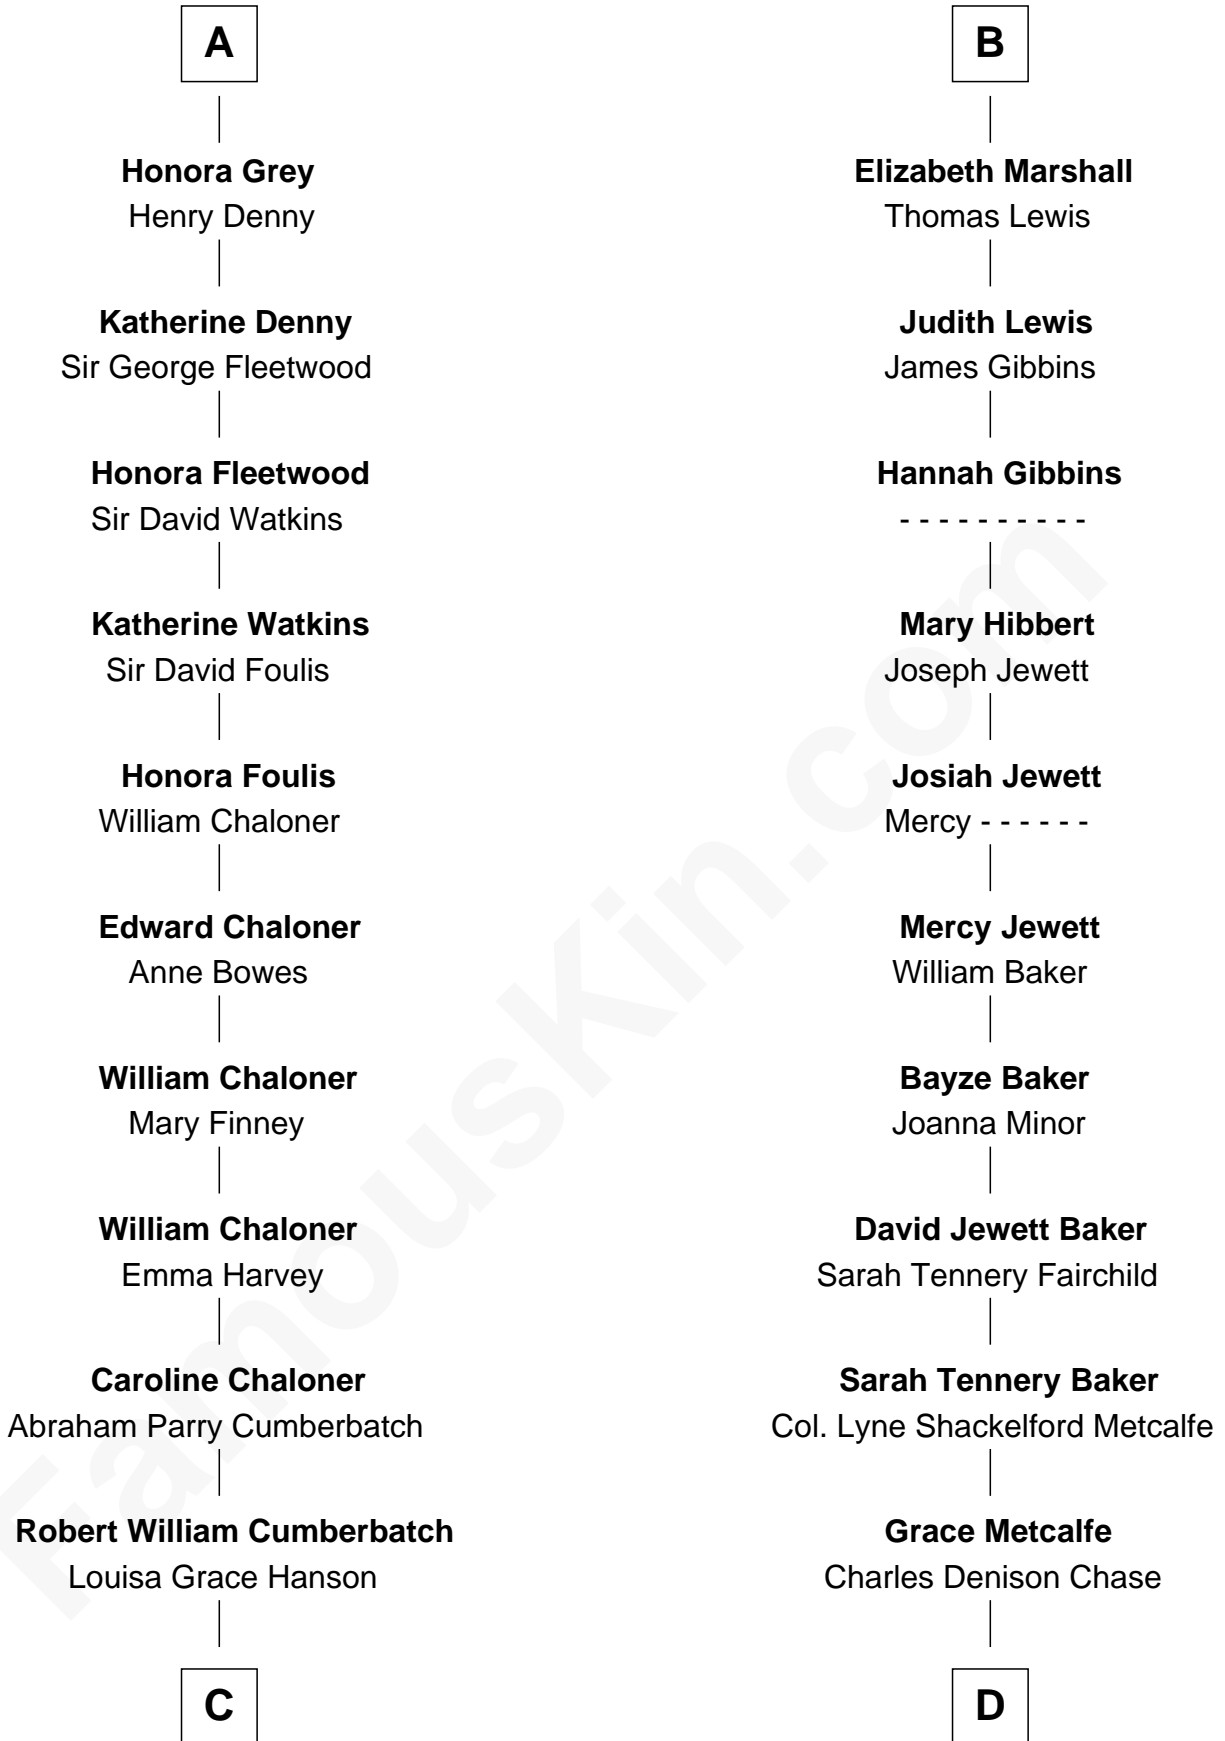

FamousKin.com Relationship Chart of

Benedict Cumberbatch
Movie, Television and Stage Actor

19th cousin 1 time removed of

Chevy Chase
Comedian, Actor and Writer

C

Henry Alfred Cumberbatch

Hélène Gertrude Rees

Henry Carlton Cumberbatch

Pauline Ellen Laing Congdon

Timothy Carlton Congdon Cumberbatch

Wanda Ventham

Benedict Cumberbatch

Movie, Television and Stage Actor

D

Edward Leigh Chase