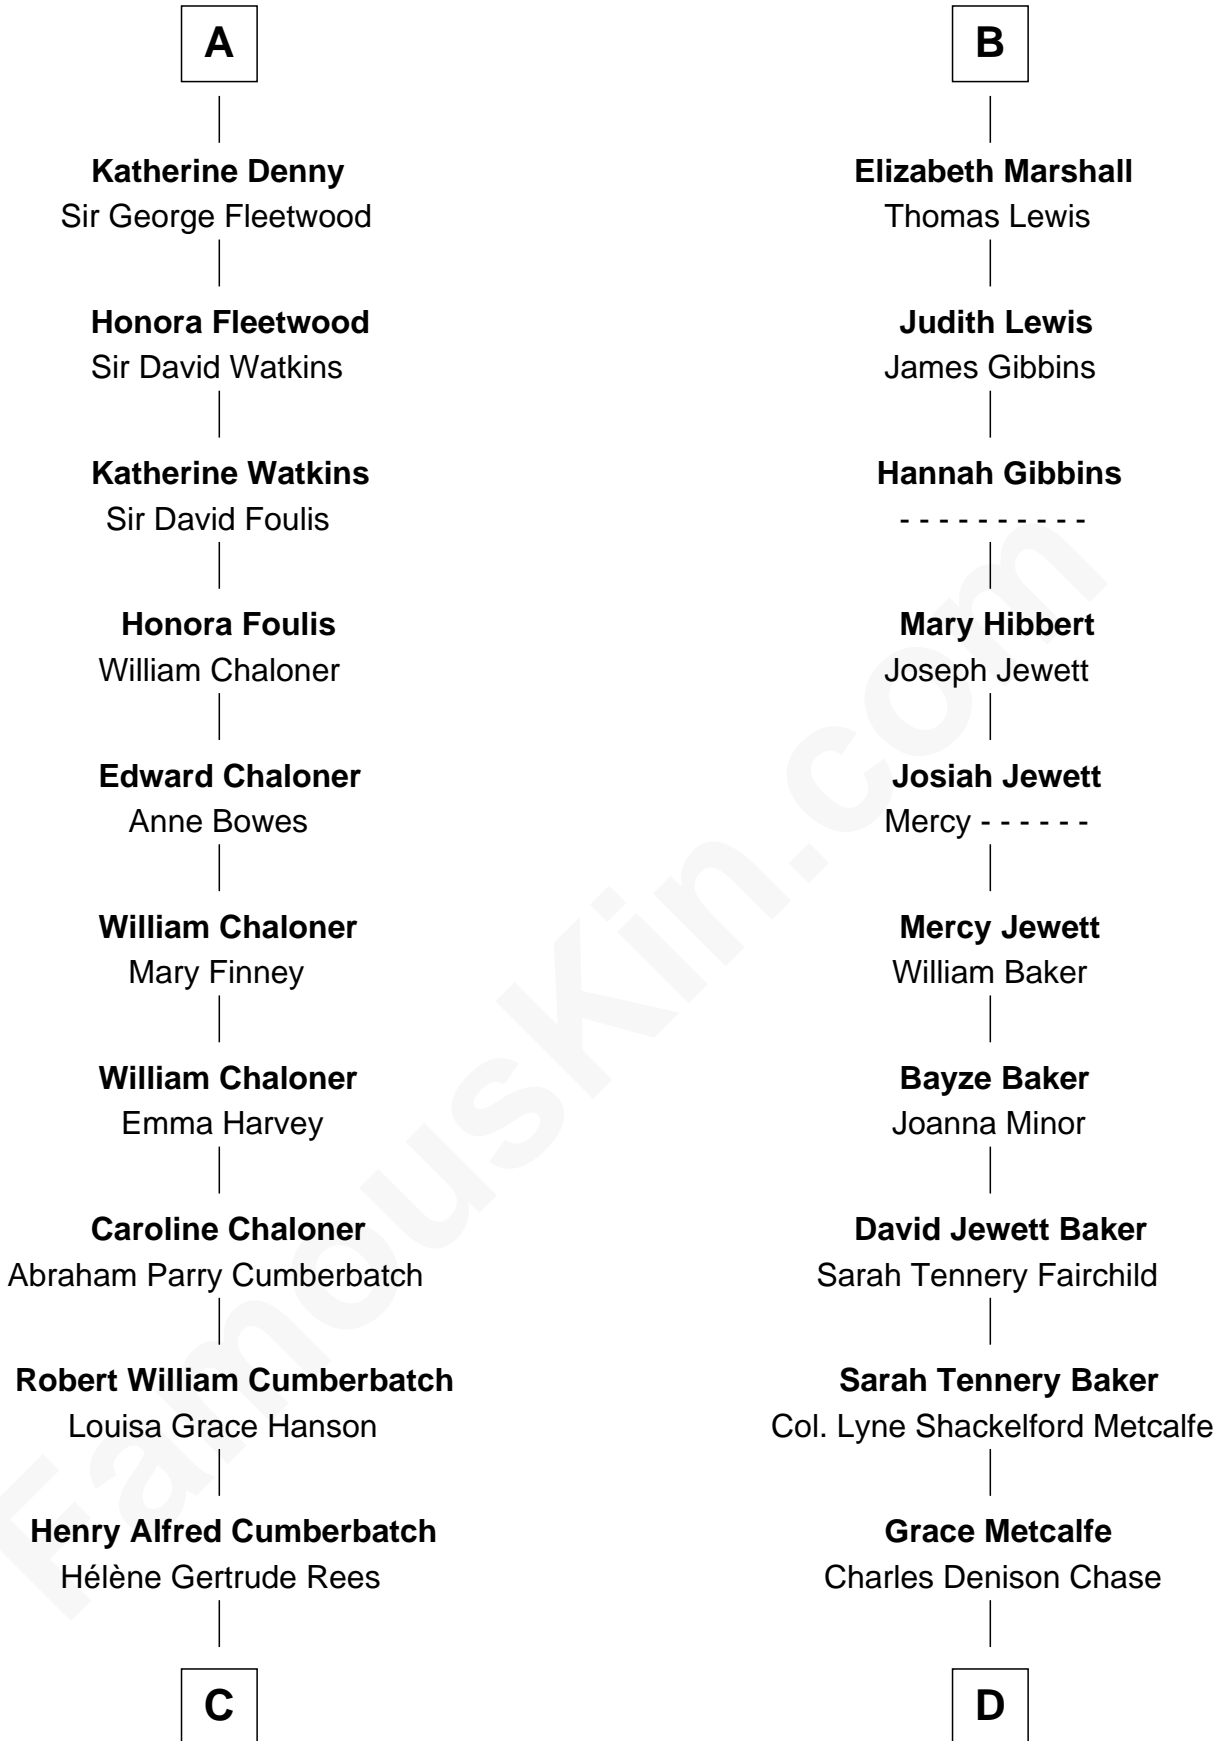

FamousKin.com

Relationship Chart of

Benedict Cumberbatch
Movie, Television and Stage Actor

19th cousin of

Chevy Chase
Comedian, Actor and Writer

Sir John de Beaumont
 Katherine de Everingham

Elizabeth Beaumont
 Sir William Botreaux

Margaret Botreaux
 Sir Robert Hungerford

Katherine Hungerford
 Sir Richard West

Sir Thomas West
 Elizabeth Mortimer

Elizabeth West
 Charles Somerset

Mary Somerset
 Sir William Grey

Honora Grey
 Henry Denny

A

Sir Henry de Beaumont
 Elizabeth Willoughby

Sir Henry Beaumont
 Joan Heronville

Sir Henry Beaumont
 Eleanor Sutton

Constance Beaumont
 John Mytton

Joyce Mytton
 John Harpersfield

Edward Harpersfield alias Mytton
 Anne Skrimshire

Katherine Mytton
 Roger Marshall

B

C

Henry Carlton Cumberbatch

Pauline Ellen Laing Congdon

Timothy Carlton Congdon Cumberbatch

Wanda Ventham

Benedict Cumberbatch