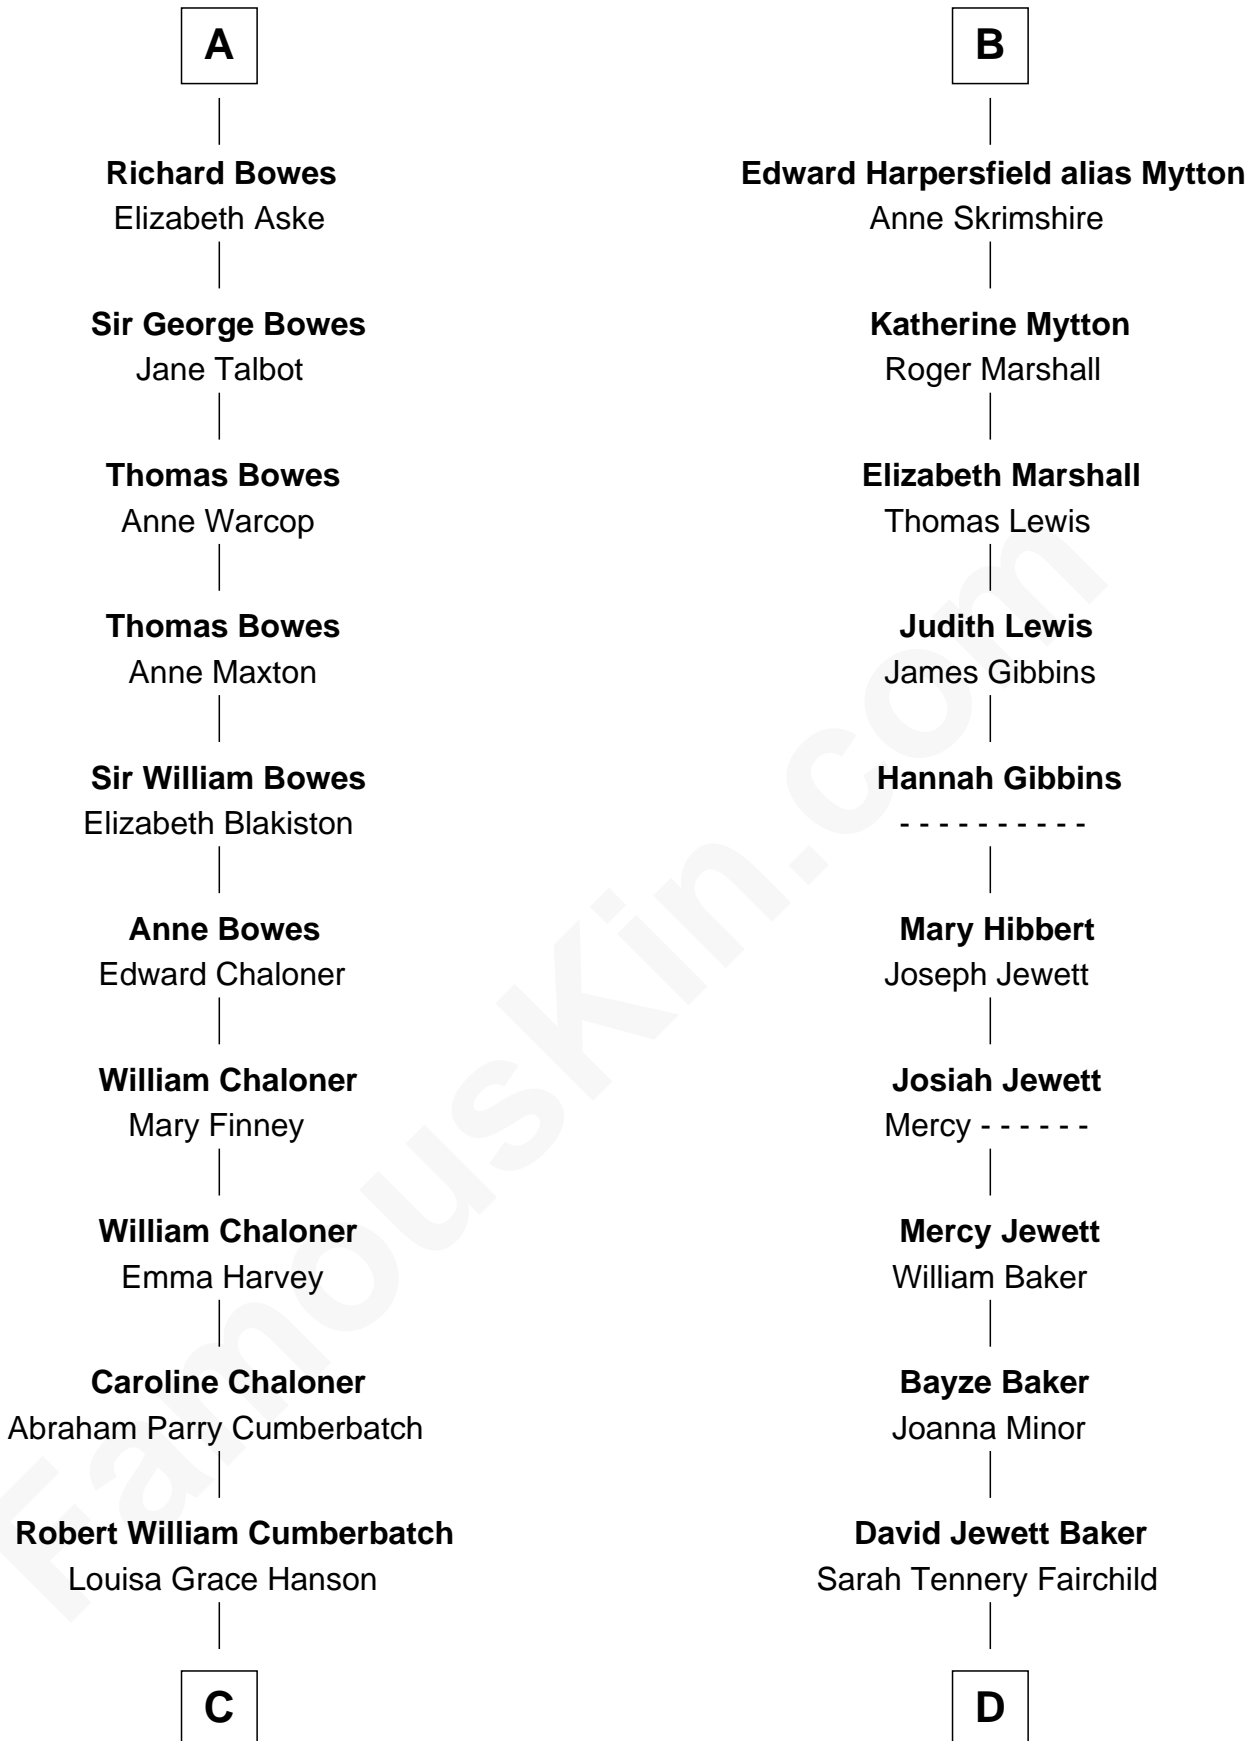

FamousKin.com

Relationship Chart of

Benedict Cumberbatch
Movie, Television and Stage Actor

20th cousin 1 time removed of

Chevy Chase
Comedian, Actor and Writer

Sir Thomas de Berkeley
 Joan de Ferrers

C

Henry Alfred Cumberbatch