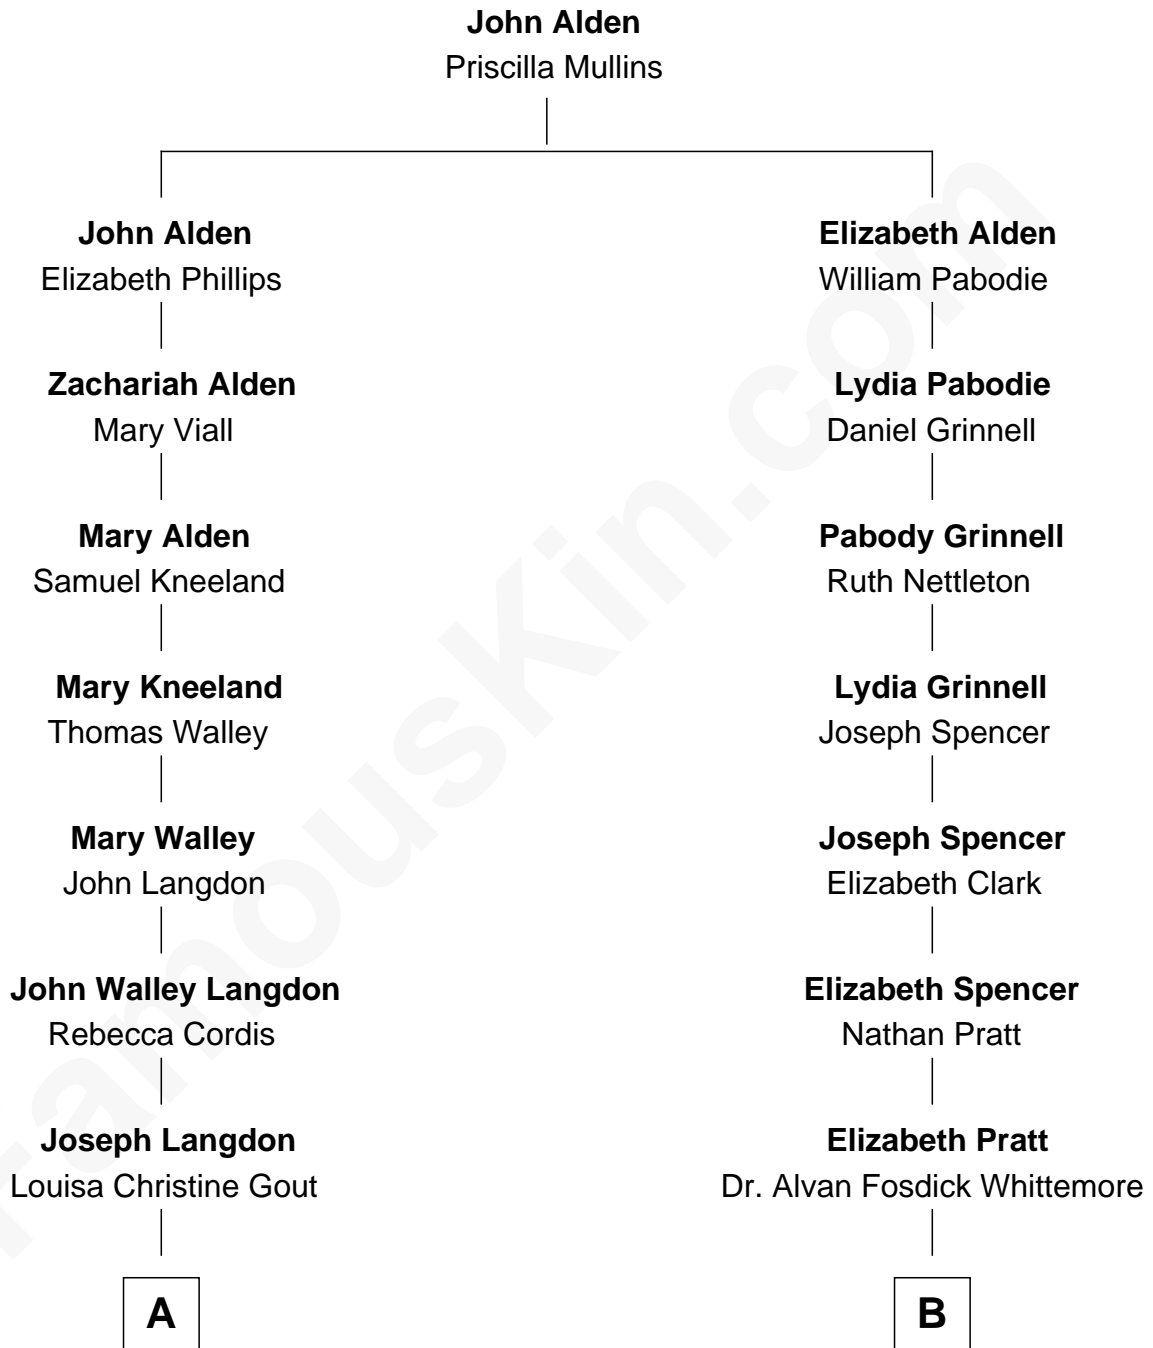

# FamousKin.com Relationship Chart of

**Benedict Cumberbatch**  
*Movie, Television and Stage Actor*

11th cousin 1 time removed of

**Ellen DeGeneres**  
*Comedienne and TV Personality*

**A**

**Ida Josephine Langdon**

Thomas Bowen Rees

**Hélène Gertrude Rees**

Henry Alfred Cumberbatch

**Henry Carlton Cumberbatch**

Pauline Ellen Laing Congdon

**Timothy Carlton Congdon Cumberbatch**

Wanda Ventham

**Benedict Cumberbatch**

*Movie, Television and Stage Actor*

**B**

**George Whitemore**

Cordelia Jenkins Dozer

**Mary Whitemore**

Joseph C. DeGeneres

**Alfred George DeGeneres**

Julia E. Billiu