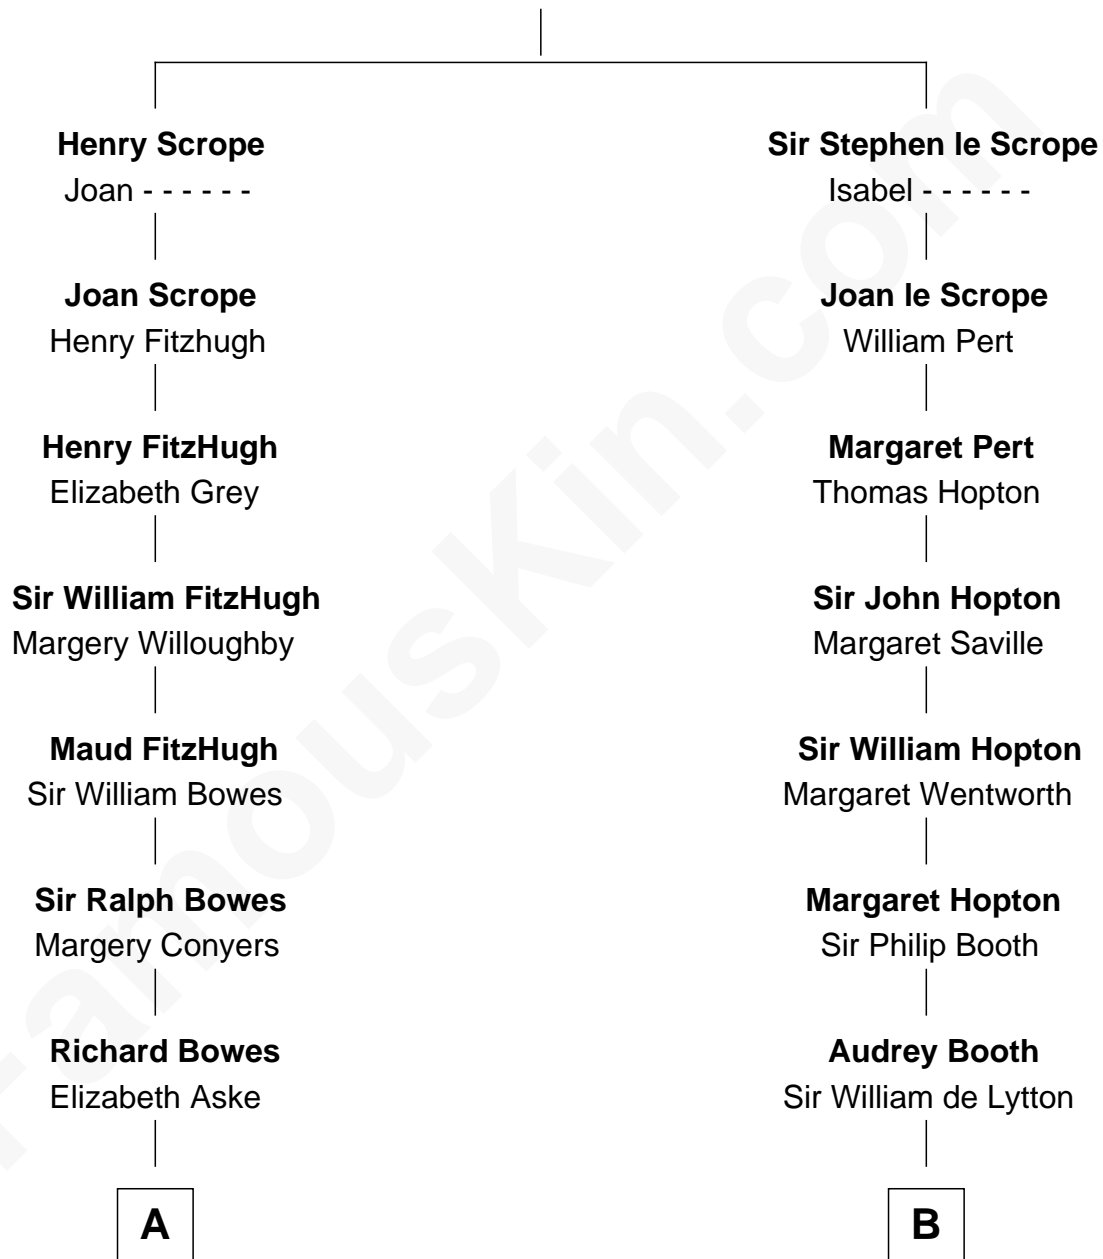

FamousKin.com Relationship Chart of

Benedict Cumberbatch
Movie, Television and Stage Actor

19th cousin 1 time removed of

Upton Sinclair
Pulitzer Prize Winning Novelist

Sir Geoffrey le Scrope
Ivetta de Ros

C

Henry Carlton Cumberbatch

Pauline Ellen Laing Congdon

Timothy Carlton Congdon Cumberbatch

Wanda Ventham

Benedict Cumberbatch

Movie, Television and Stage Actor

D