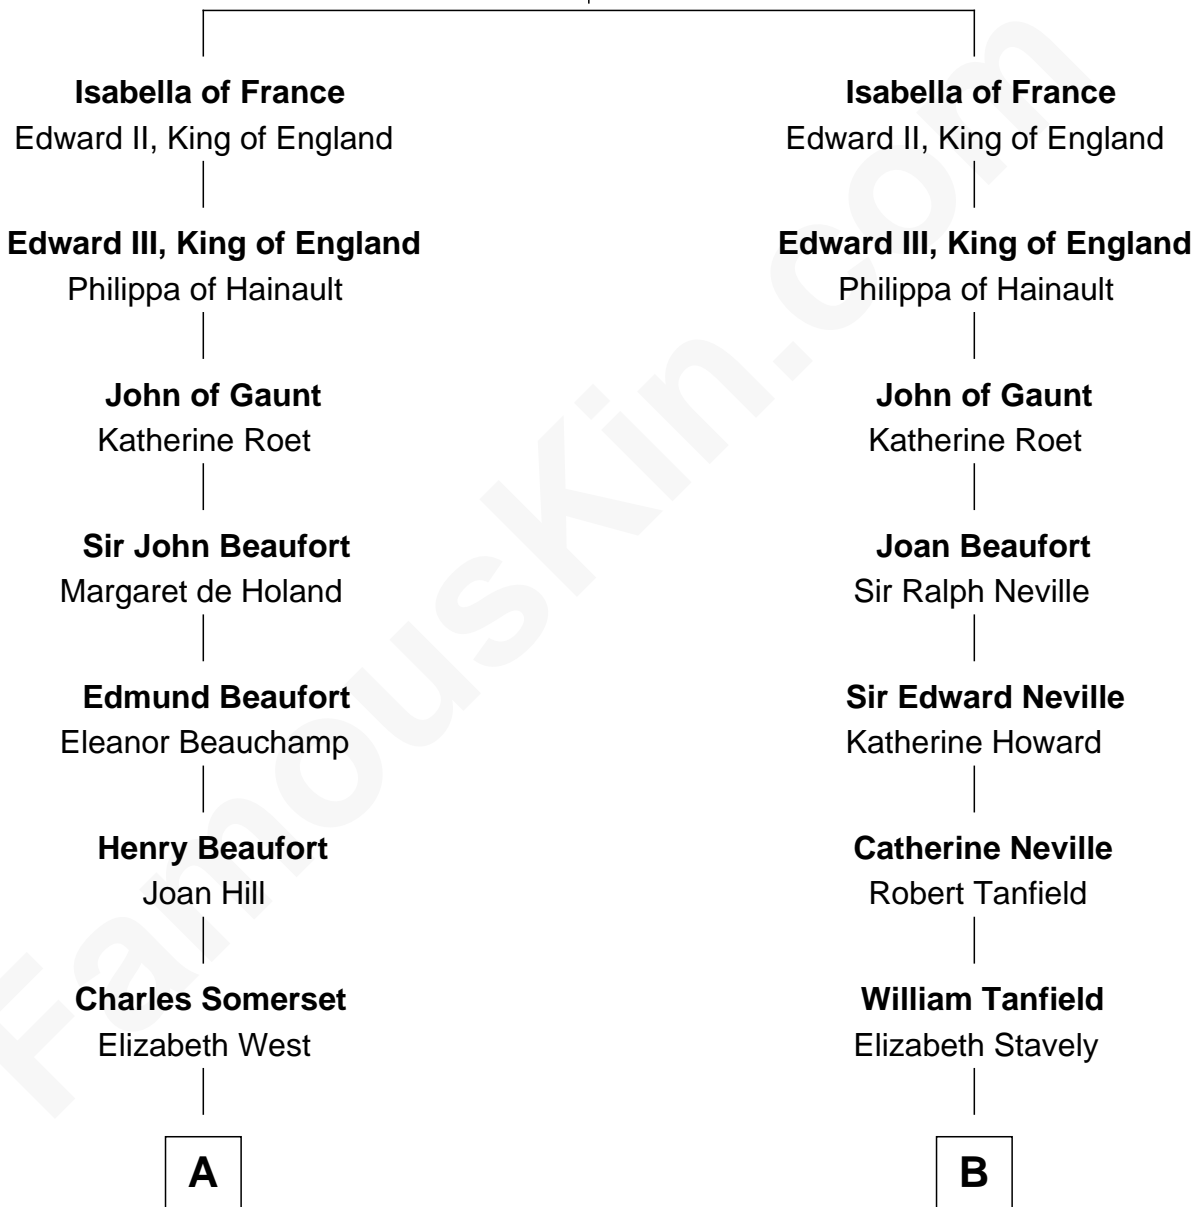

# FamousKin.com Relationship Chart of

**Benedict Cumberbatch**  
*Movie, Television and Stage Actor*

20th cousin 1 time removed of

**Upton Sinclair**  
*Pulitzer Prize Winning Novelist*

**King Philip IV of France**  
Joan of Navarre

**C**

**Robert William Cumberbatch**

Louisa Grace Hanson

**Henry Alfred Cumberbatch**

Hélène Gertrude Rees

**Henry Carlton Cumberbatch**

Pauline Ellen Laing Congdon

**Timothy Carlton Congdon Cumberbatch**