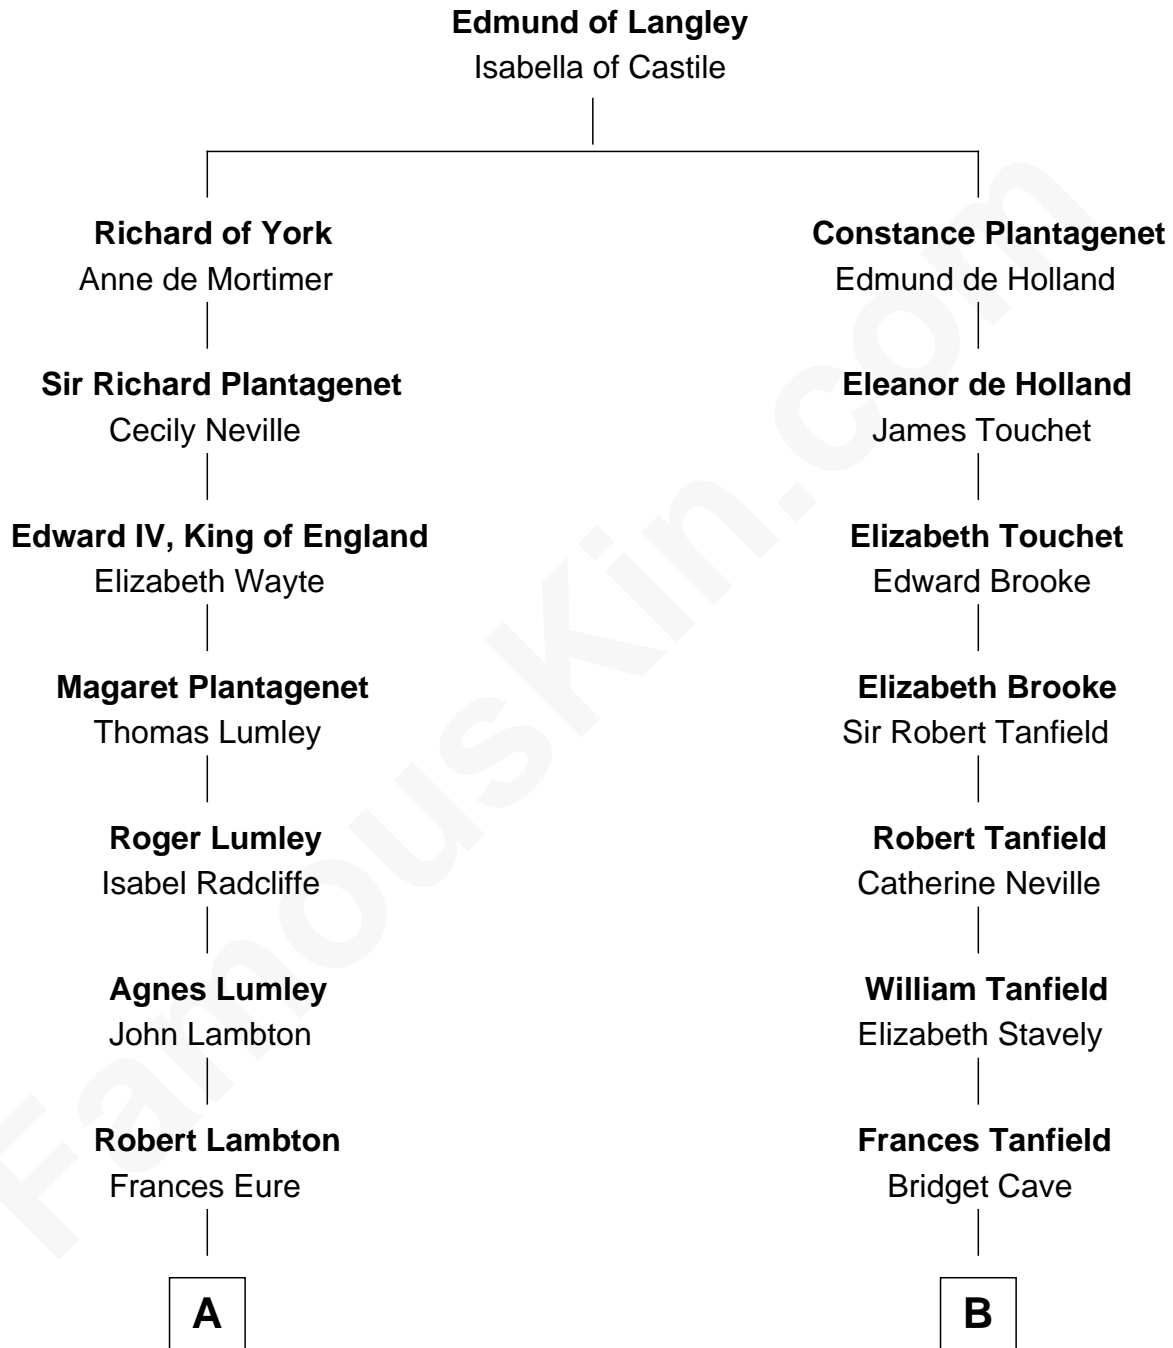

FamousKin.com
Relationship Chart of
Benedict Cumberbatch
Movie, Television and Stage Actor

19th cousin of
Upton Sinclair
Pulitzer Prize Winning Novelist

C

Henry Carlton Cumberbatch

Pauline Ellen Laing Congdon

Timothy Carlton Congdon Cumberbatch

Wanda Ventham

Benedict Cumberbatch

Movie, Television and Stage Actor

D

Arthur Sinclair

Lelia Imogen Dawley

Upton Beall Sinclair