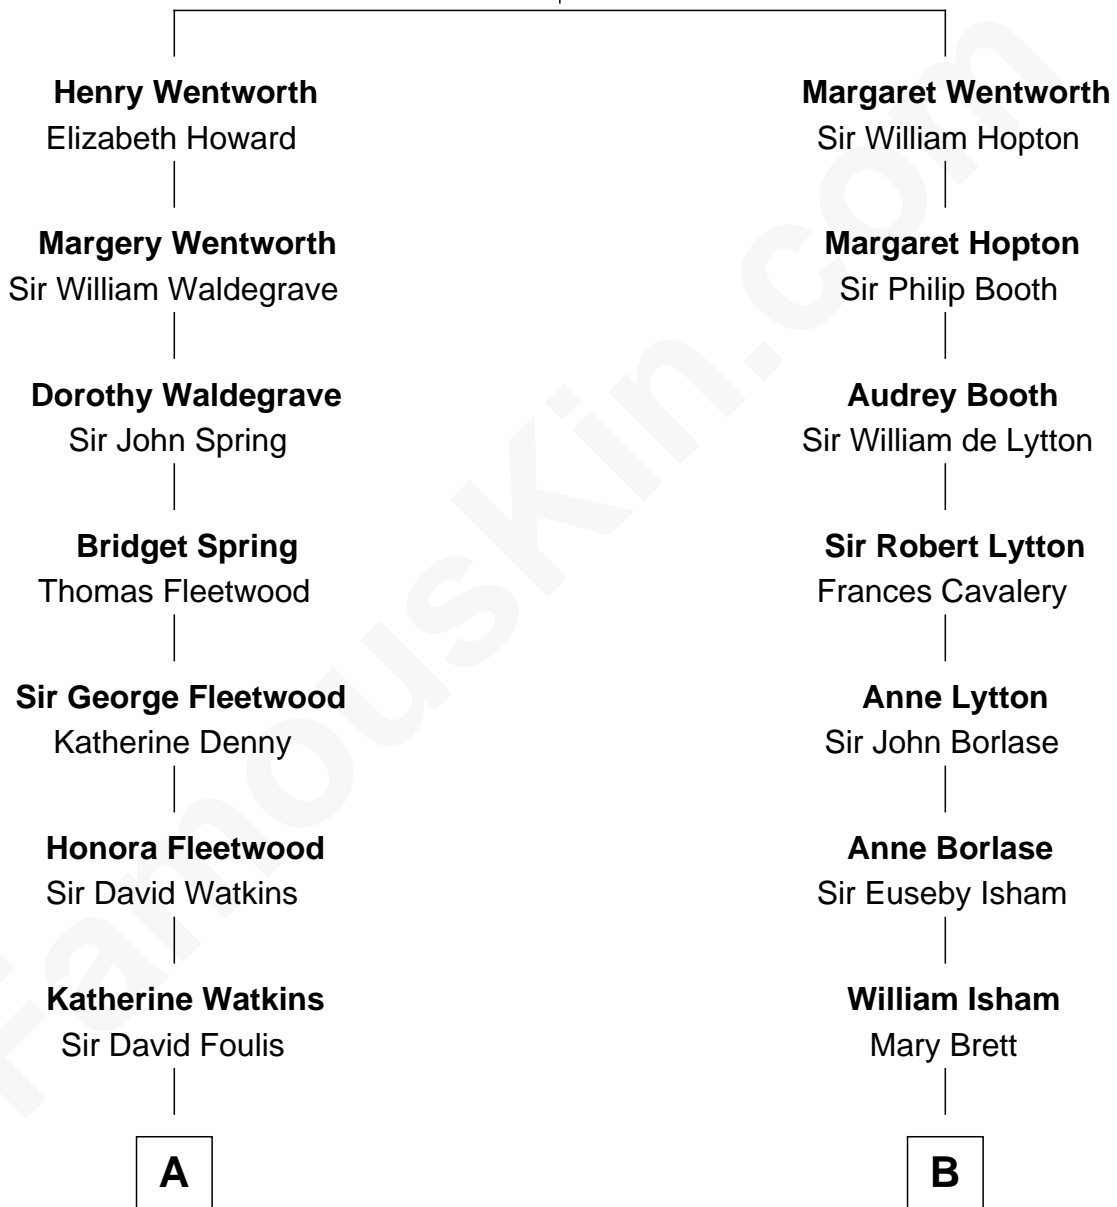

FamousKin.com

Relationship Chart of

Benedict Cumberbatch
Movie, Television and Stage Actor

16th cousin of

Upton Sinclair
Pulitzer Prize Winning Novelist

Sir Roger Wentworth
 Margery Despencer

A

Honora Foulis
William Chaloner

Edward Chaloner
Anne Bowes

William Chaloner
Mary Finney

William Chaloner
Emma Harvey

Caroline Chaloner
Abraham Parry Cumberbatch

Robert William Cumberbatch
Louisa Grace Hanson

Henry Alfred Cumberbatch
Hélène Gertrude Rees