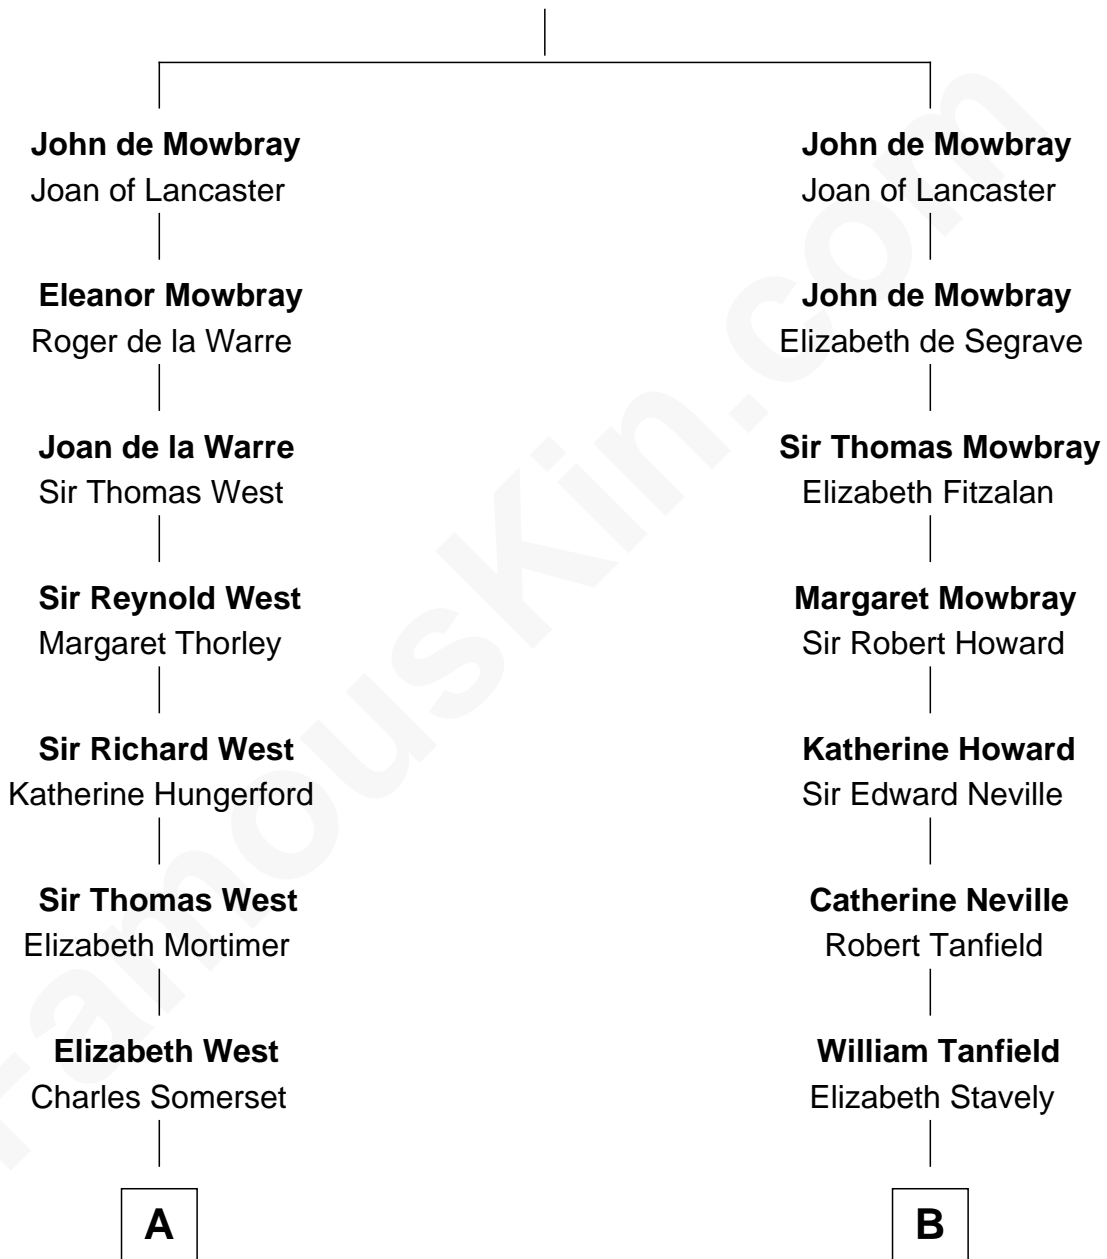

FamousKin.com

Relationship Chart of

Benedict Cumberbatch
Movie, Television and Stage Actor

20th cousin 1 time removed of

Upton Sinclair
Pulitzer Prize Winning Novelist

Sir John de Mowbray
 Aline de Braiose

C

Robert William Cumberbatch

Louisa Grace Hanson

Henry Alfred Cumberbatch

Hélène Gertrude Rees

Henry Carlton Cumberbatch

Pauline Ellen Laing Congdon

Timothy Carlton Congdon Cumberbatch