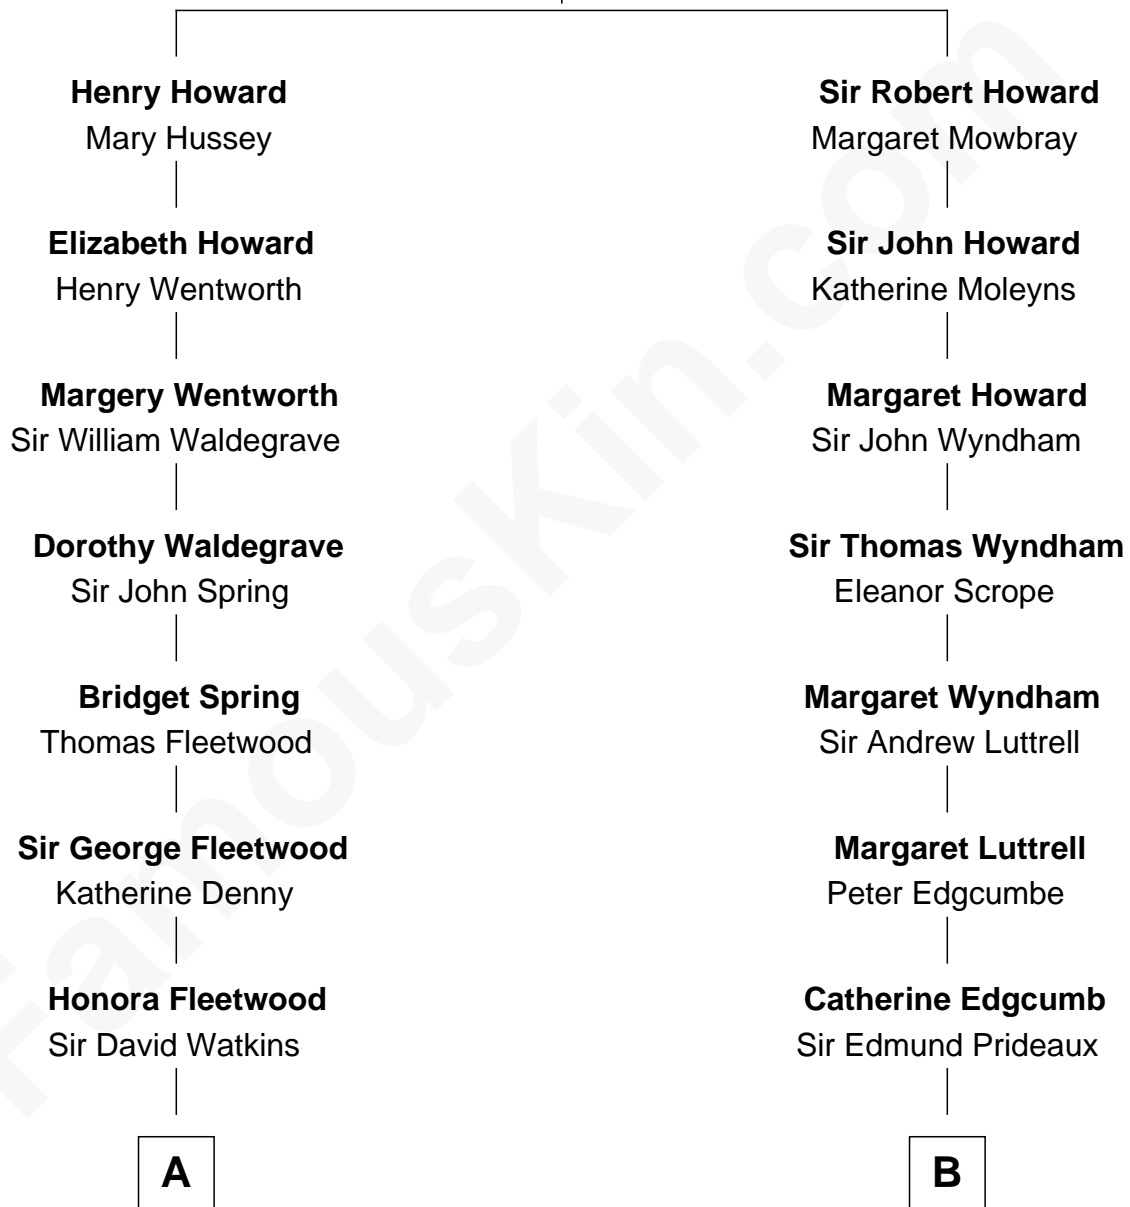

# FamousKin.com Relationship Chart of

**Benedict Cumberbatch**  
*Movie, Television and Stage Actor*

17th cousin 1 time removed of

**Guy Ritchie**  
*British Filmmaker*

**Sir John Howard**  
Alice Tendring

**C**

**John Vivian Ritchie**  
Amber Mary Parkinson

**Guy Ritchie**  
*British Filmmaker*

FamousKin.com