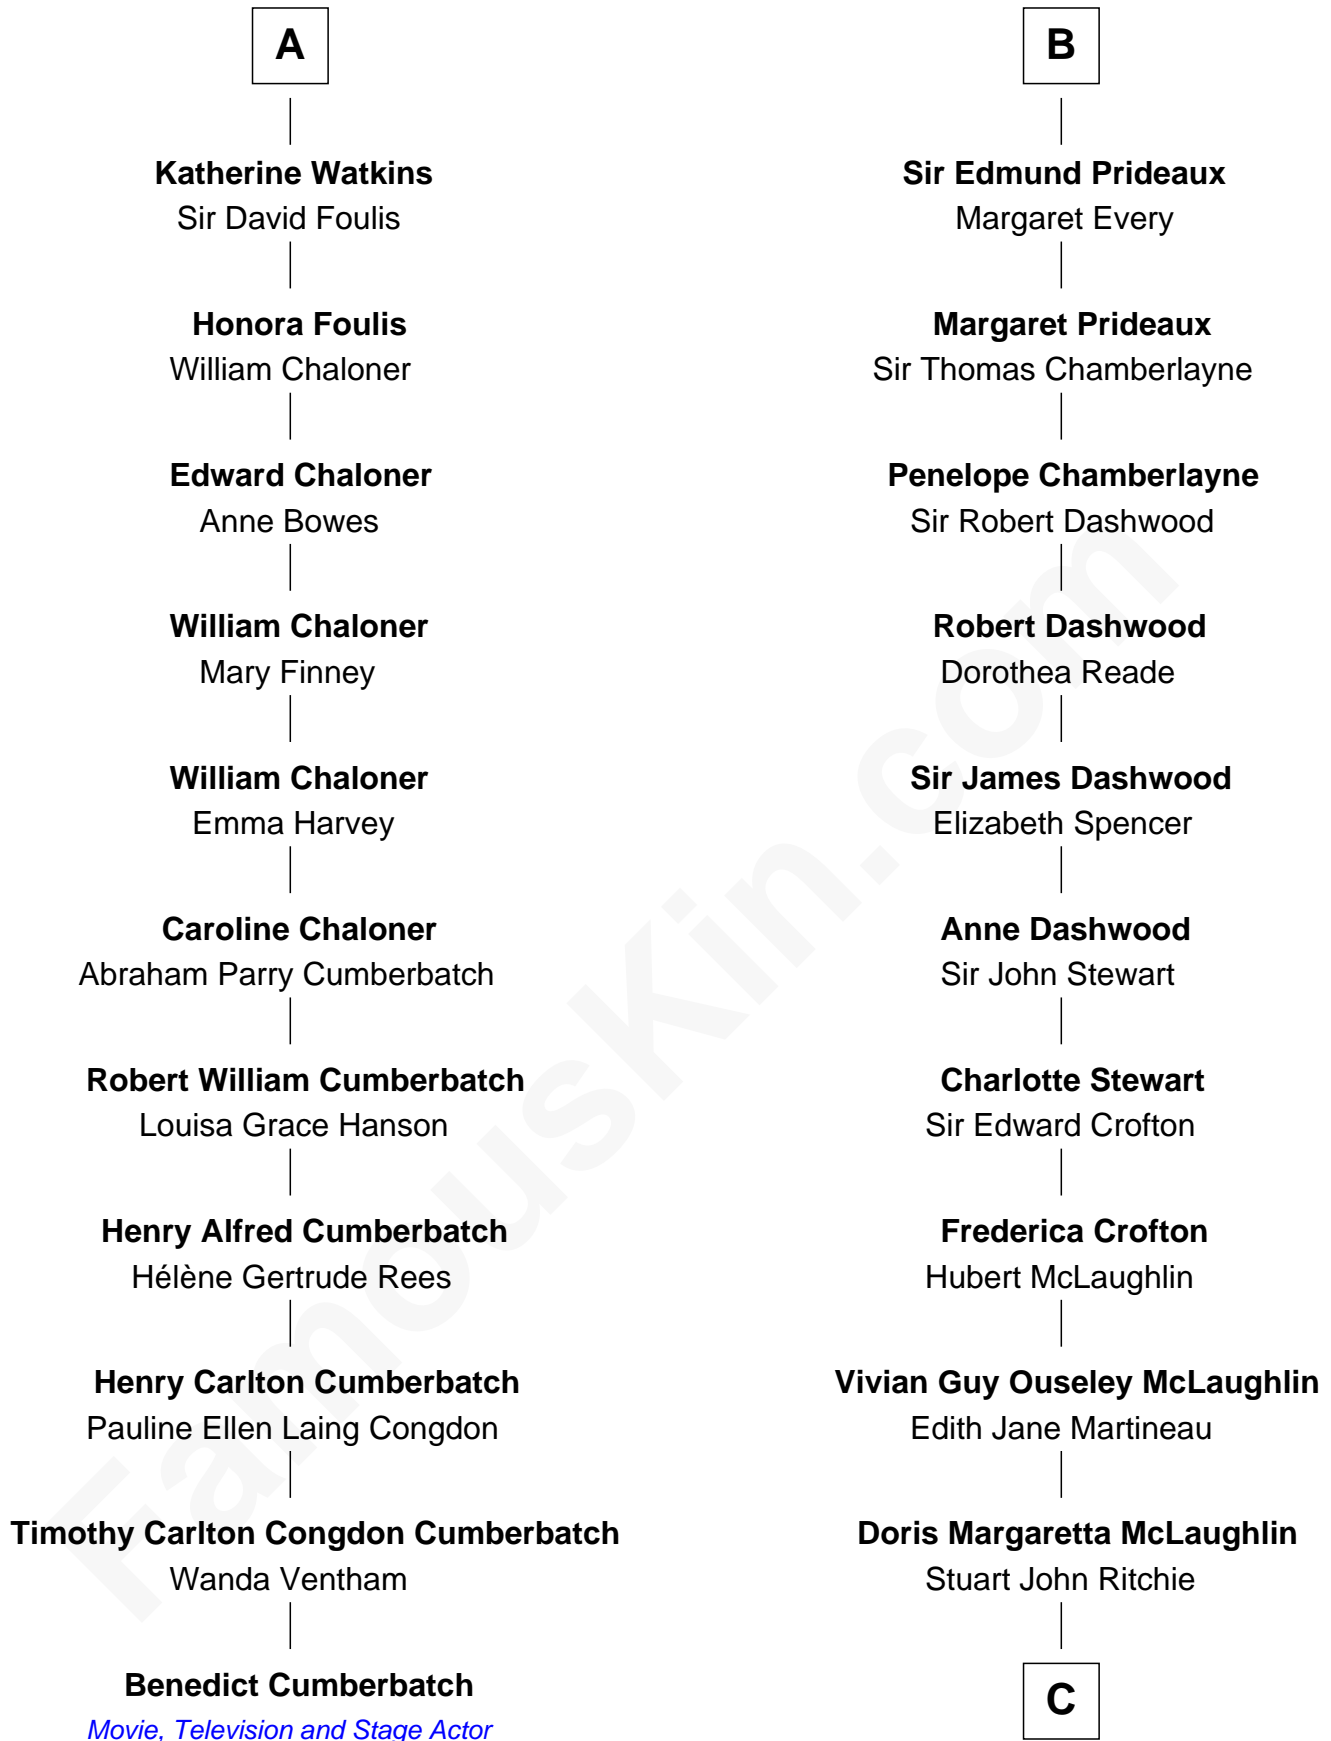

# FamousKin.com Relationship Chart of

**Benedict Cumberbatch**  
*Movie, Television and Stage Actor*

17th cousin 1 time removed of

**Guy Ritchie**  
*British Filmmaker*

**Sir John Howard**  
Alice Tendring

**C**

**John Vivian Ritchie**  
Amber Mary Parkinson

**Guy Ritchie**  
*British Filmmaker*

FamousKin.com