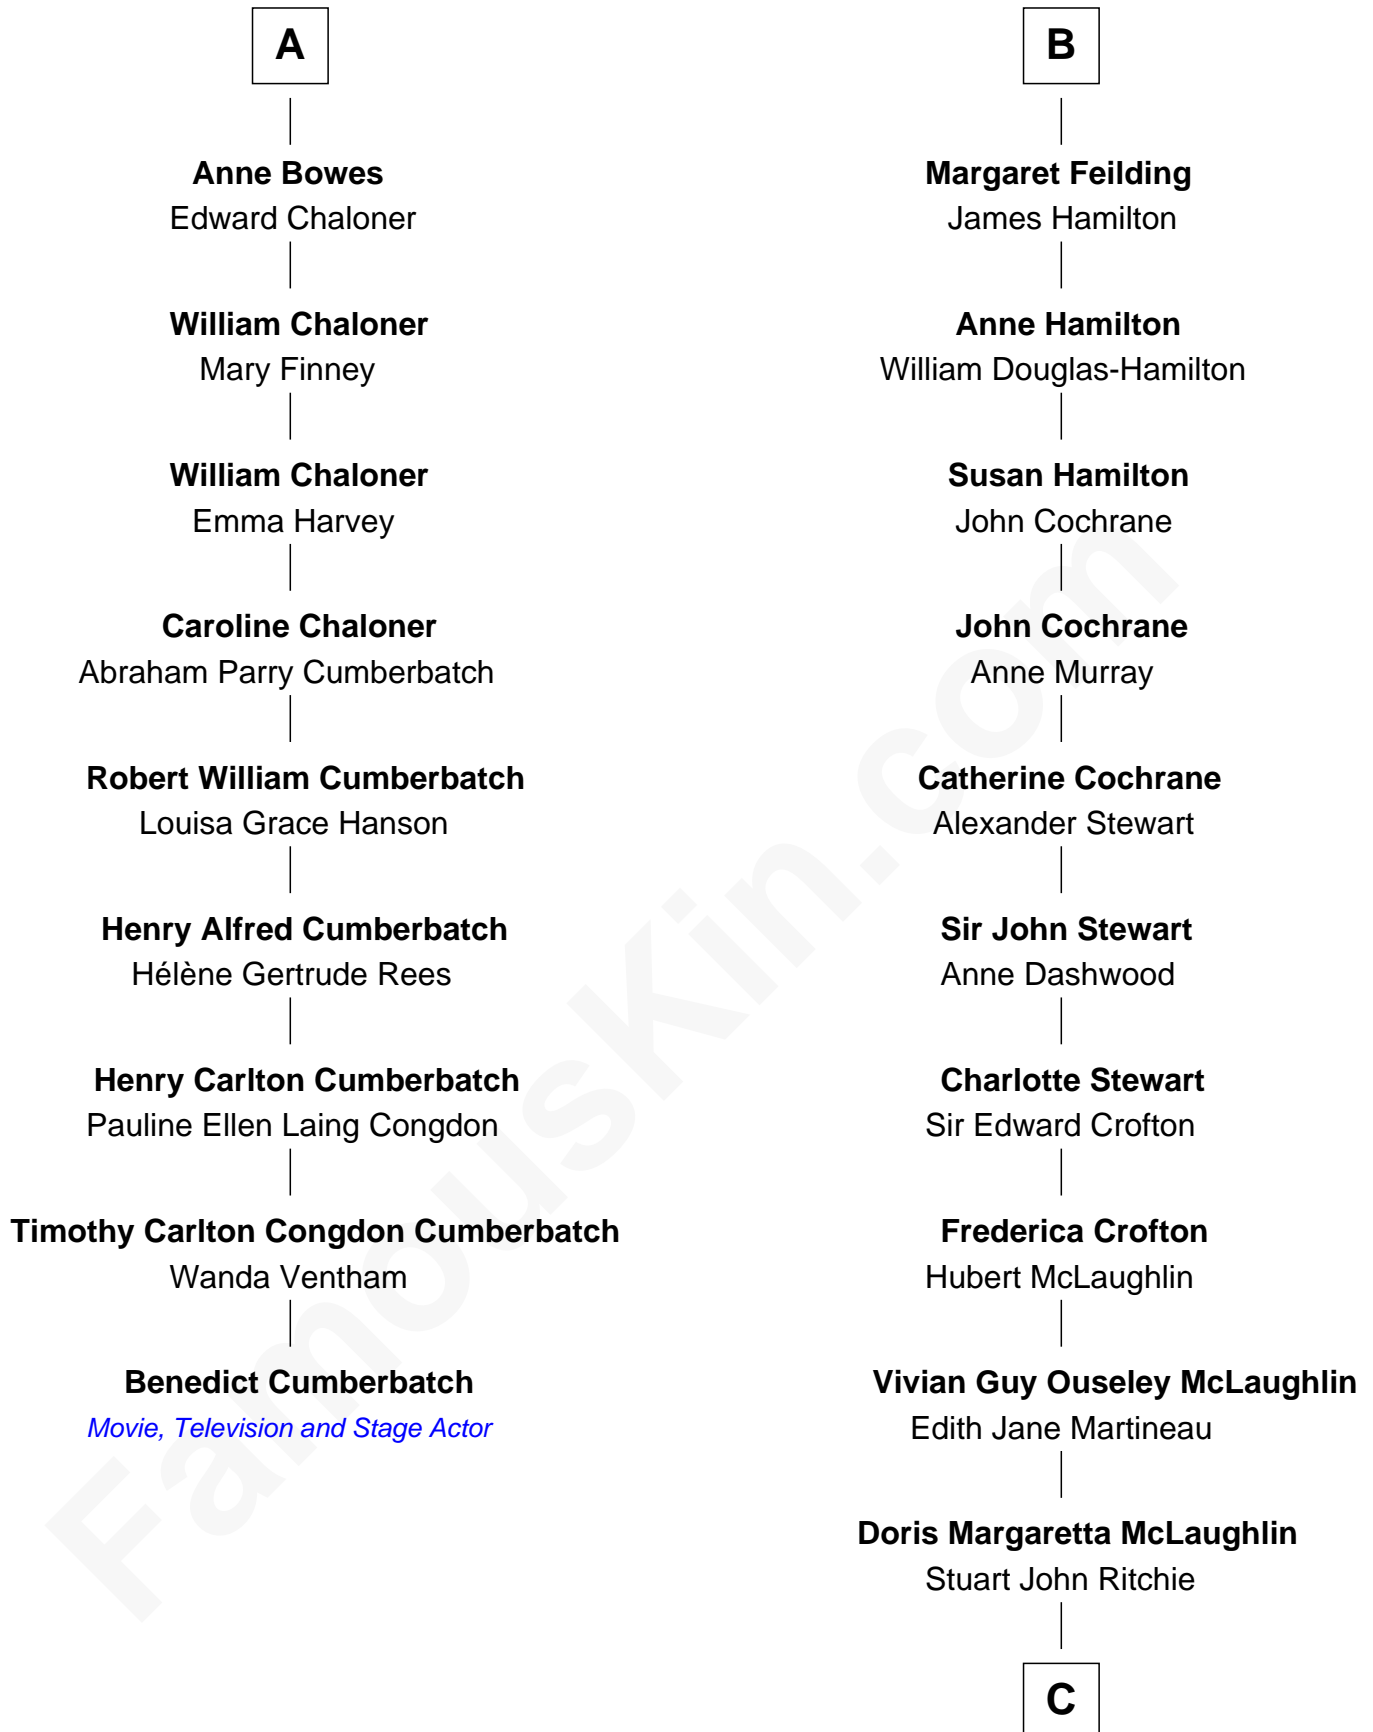

FamousKin.com Relationship Chart of

Benedict Cumberbatch
Movie, Television and Stage Actor

15th cousin 3 times removed of

Guy Ritchie
British Filmmaker

C

John Vivian Ritchie
Amber Mary Parkinson

Guy Ritchie
British Filmmaker

FamousKin.com