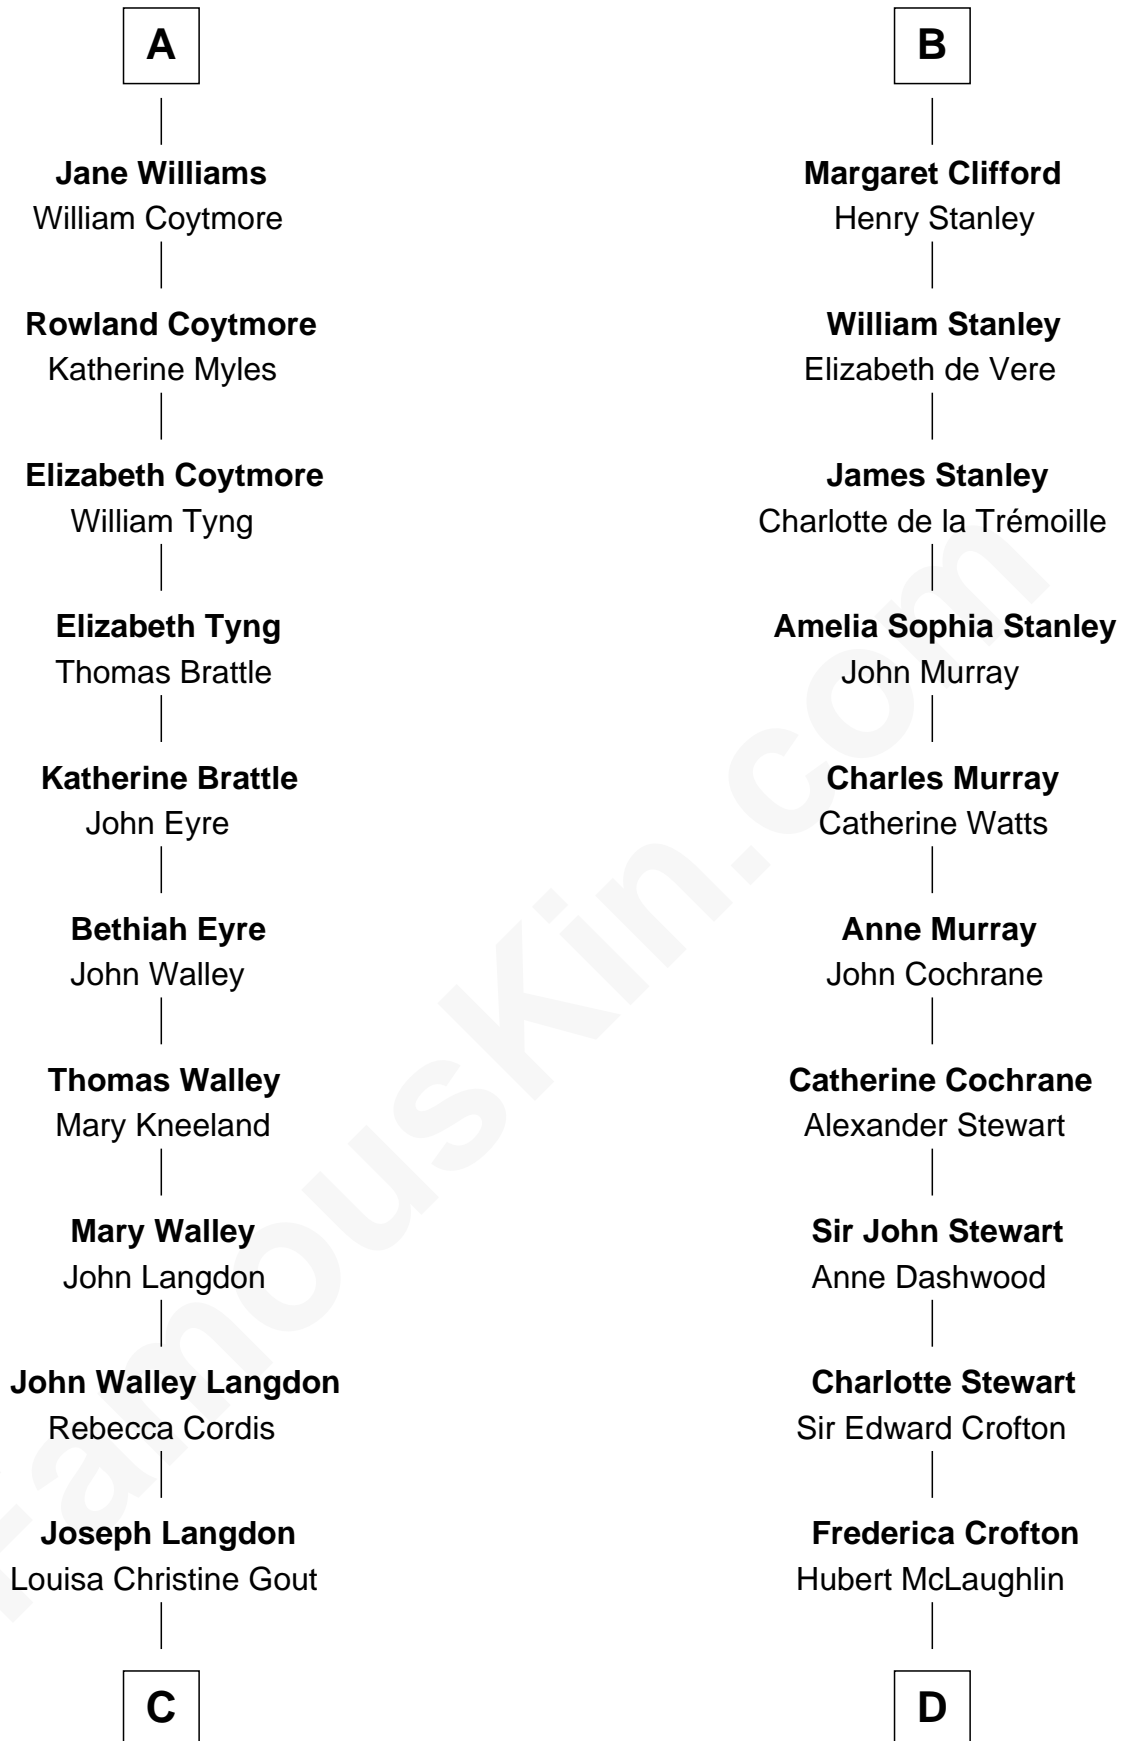

# FamousKin.com Relationship Chart of

**Benedict Cumberbatch**  
*Movie, Television and Stage Actor*

20th cousin 1 time removed of

**Guy Ritchie**  
*British Filmmaker*

**Goronwy ap Ednyfed**

**C**

**Ida Josephine Langdon**

Thomas Bowen Rees

**Hélène Gertrude Rees**

Henry Alfred Cumberbatch

**Henry Carlton Cumberbatch**

Pauline Ellen Laing Congdon

**Timothy Carlton Congdon Cumberbatch**

Wanda Ventham

**Benedict Cumberbatch**

*Movie, Television and Stage Actor*

**D**

**Vivian Guy Ouseley McLaughlin**

Edith Jane Martineau

**Doris Margaretta McLaughlin**

Stuart John Ritchie

**John Vivian Ritchie**

Amber Mary Parkinson