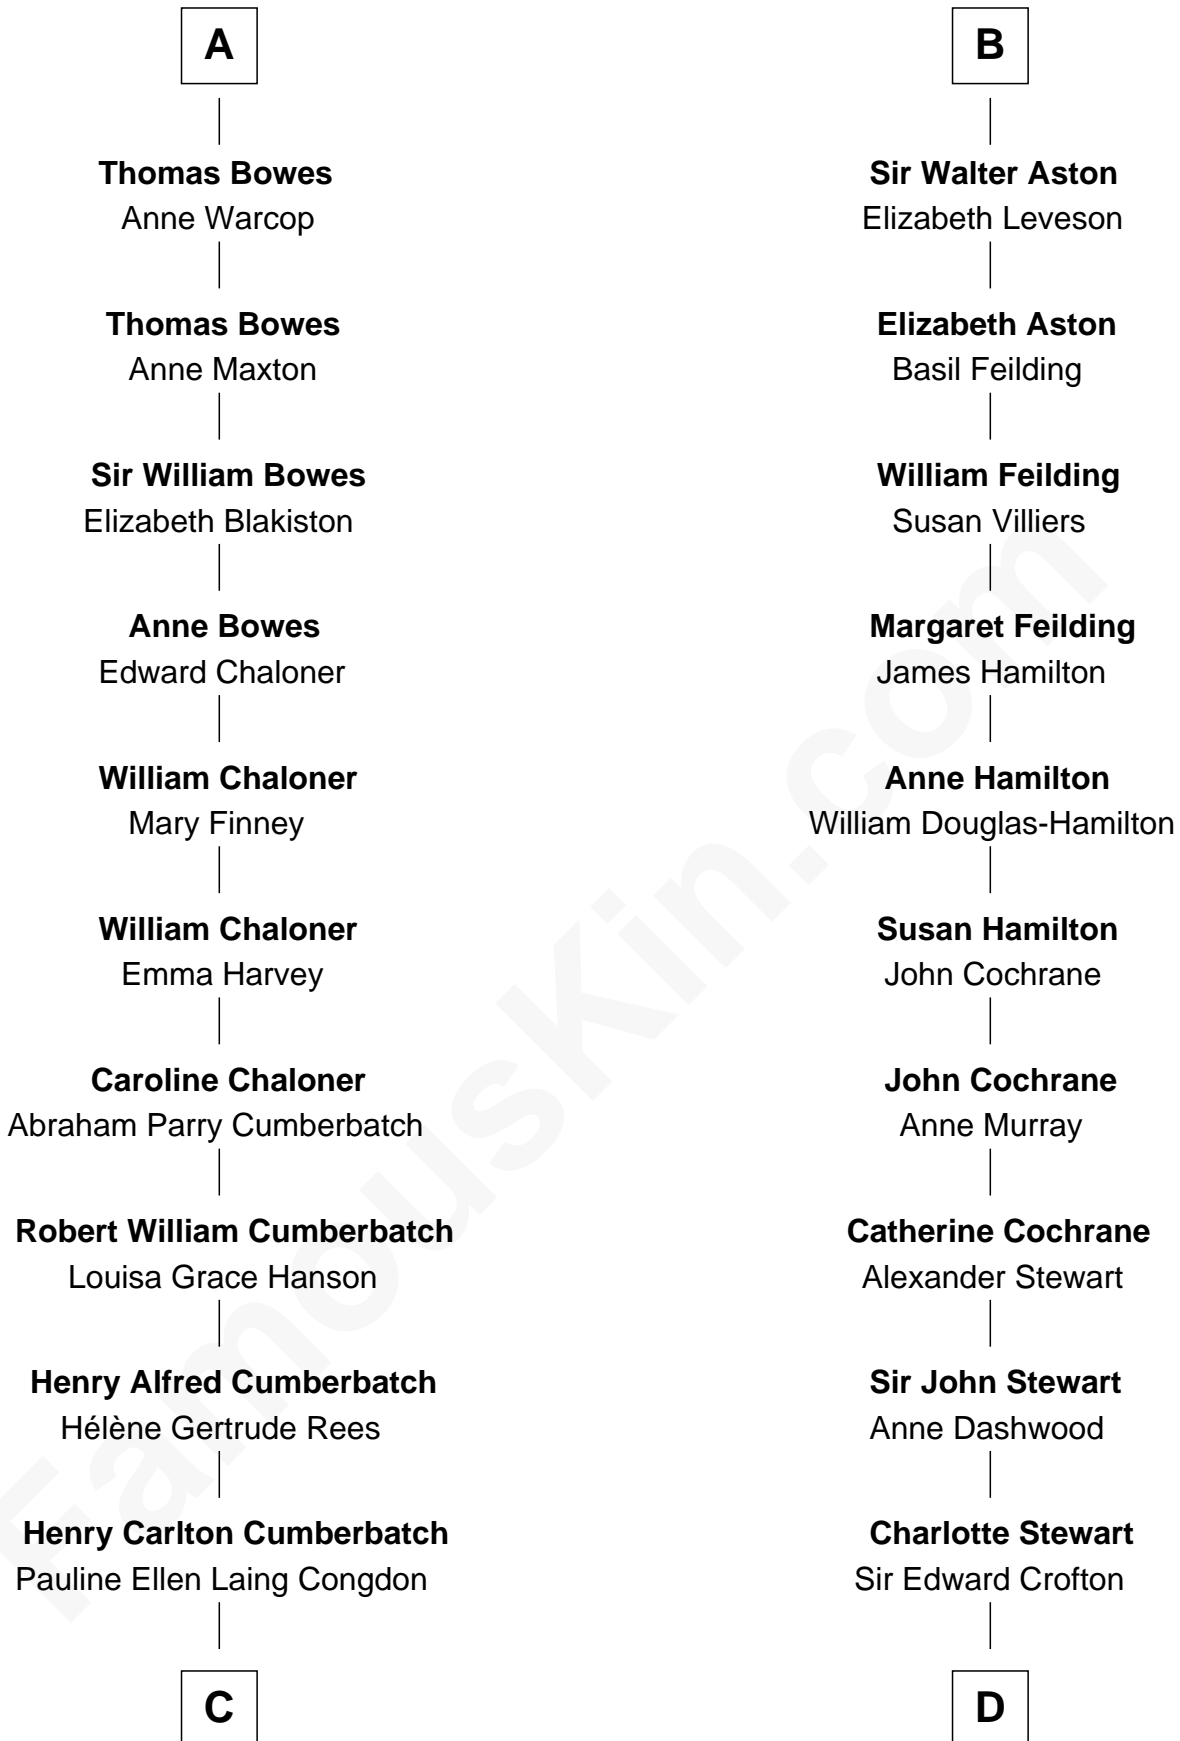

# FamousKin.com Relationship Chart of

**Benedict Cumberbatch**  
*Movie, Television and Stage Actor*

18th cousin 3 times removed of

**Guy Ritchie**  
*British Filmmaker*

**C**

**Timothy Carlton Congdon Cumberbatch**

Wanda Ventham

**Benedict Cumberbatch**

*Movie, Television and Stage Actor*

**D**

**Frederica Crofton**

Hubert McLaughlin

**Vivian Guy Ouseley McLaughlin**

Edith Jane Martineau

**Doris Margaretta McLaughlin**

Stuart John Ritchie

**John Vivian Ritchie**

Amber Mary Parkinson

**Guy Ritchie**

*British Filmmaker*