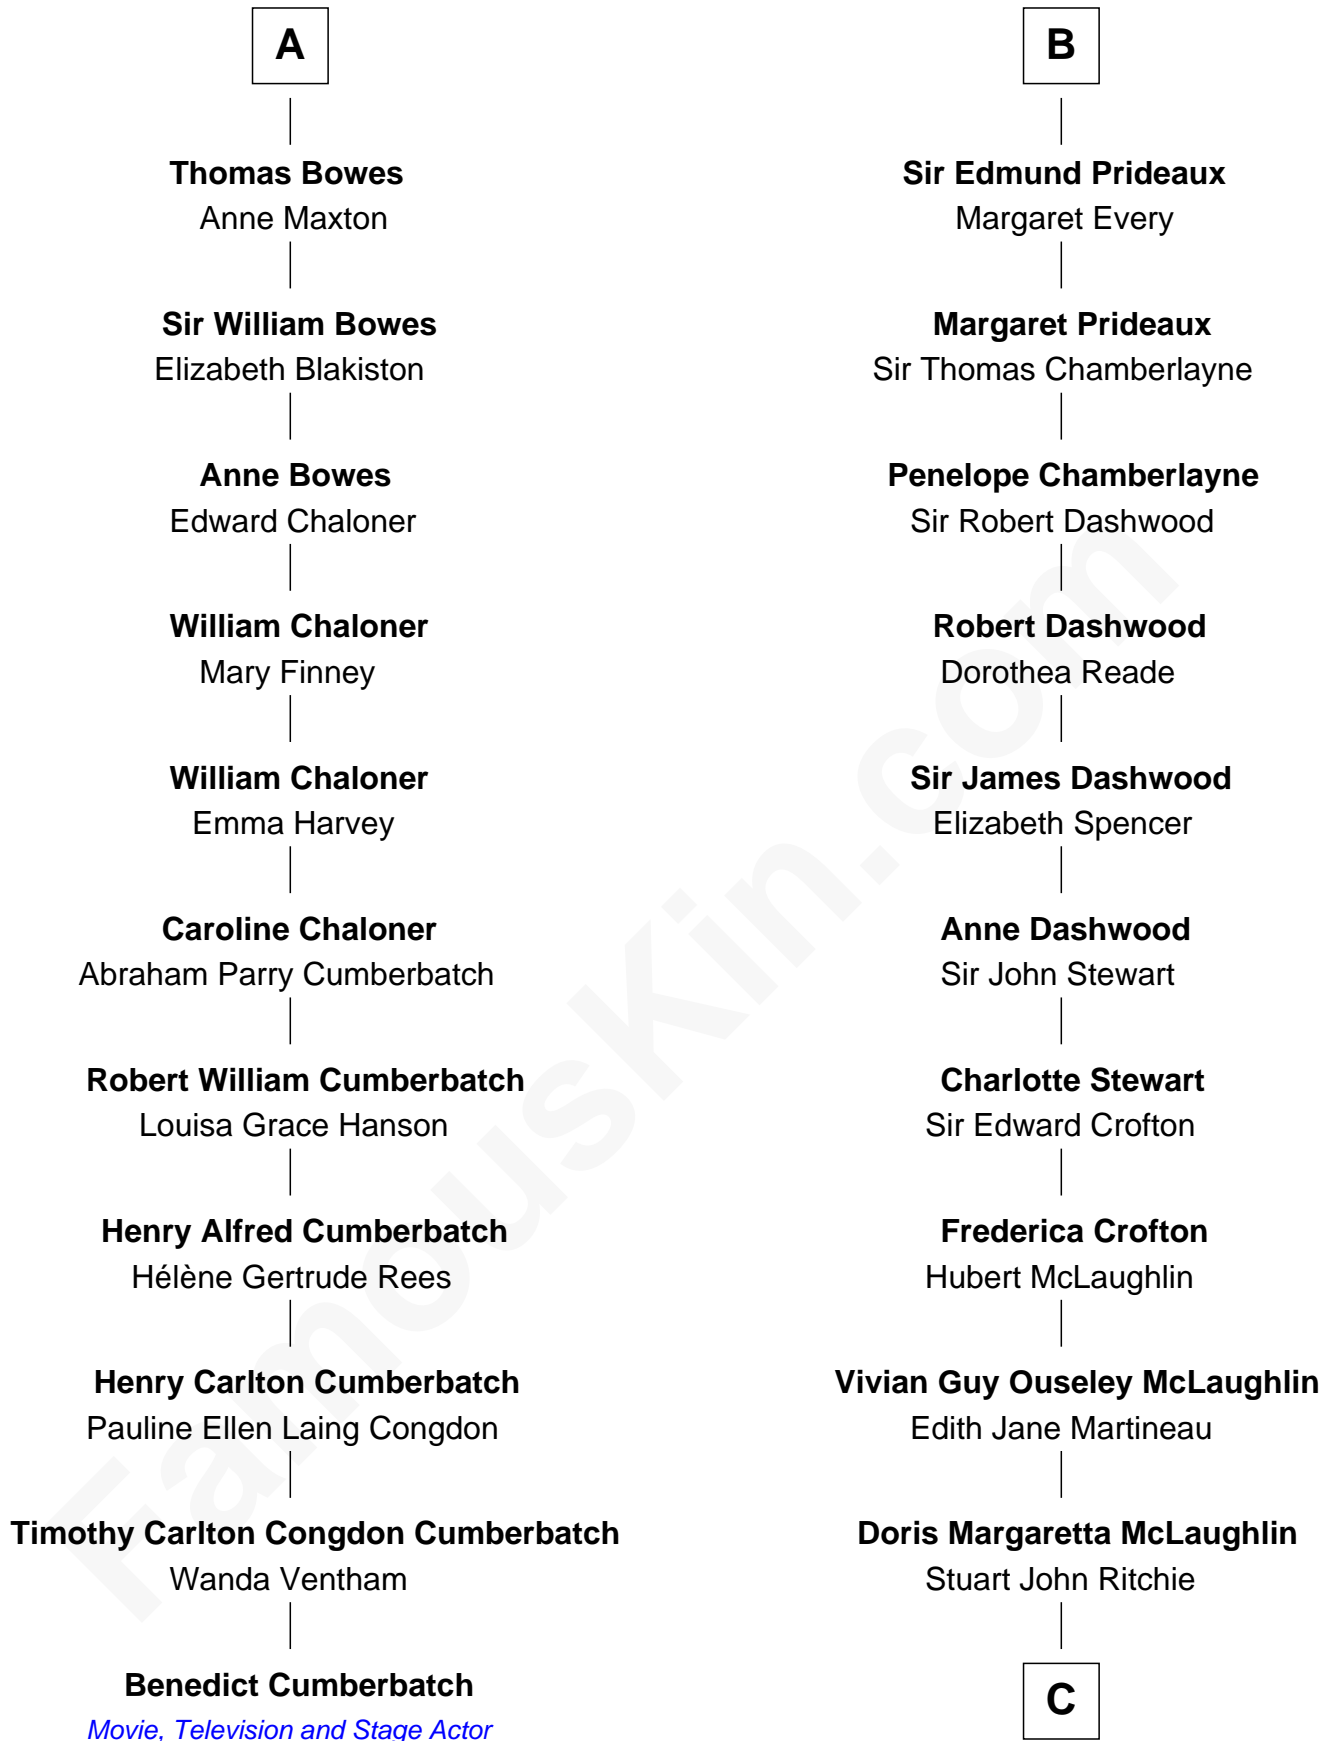

# FamousKin.com Relationship Chart of

**Benedict Cumberbatch**  
*Movie, Television and Stage Actor*

17th cousin 1 time removed of

**Guy Ritchie**  
*British Filmmaker*

C

John Vivian Ritchie  
Amber Mary Parkinson