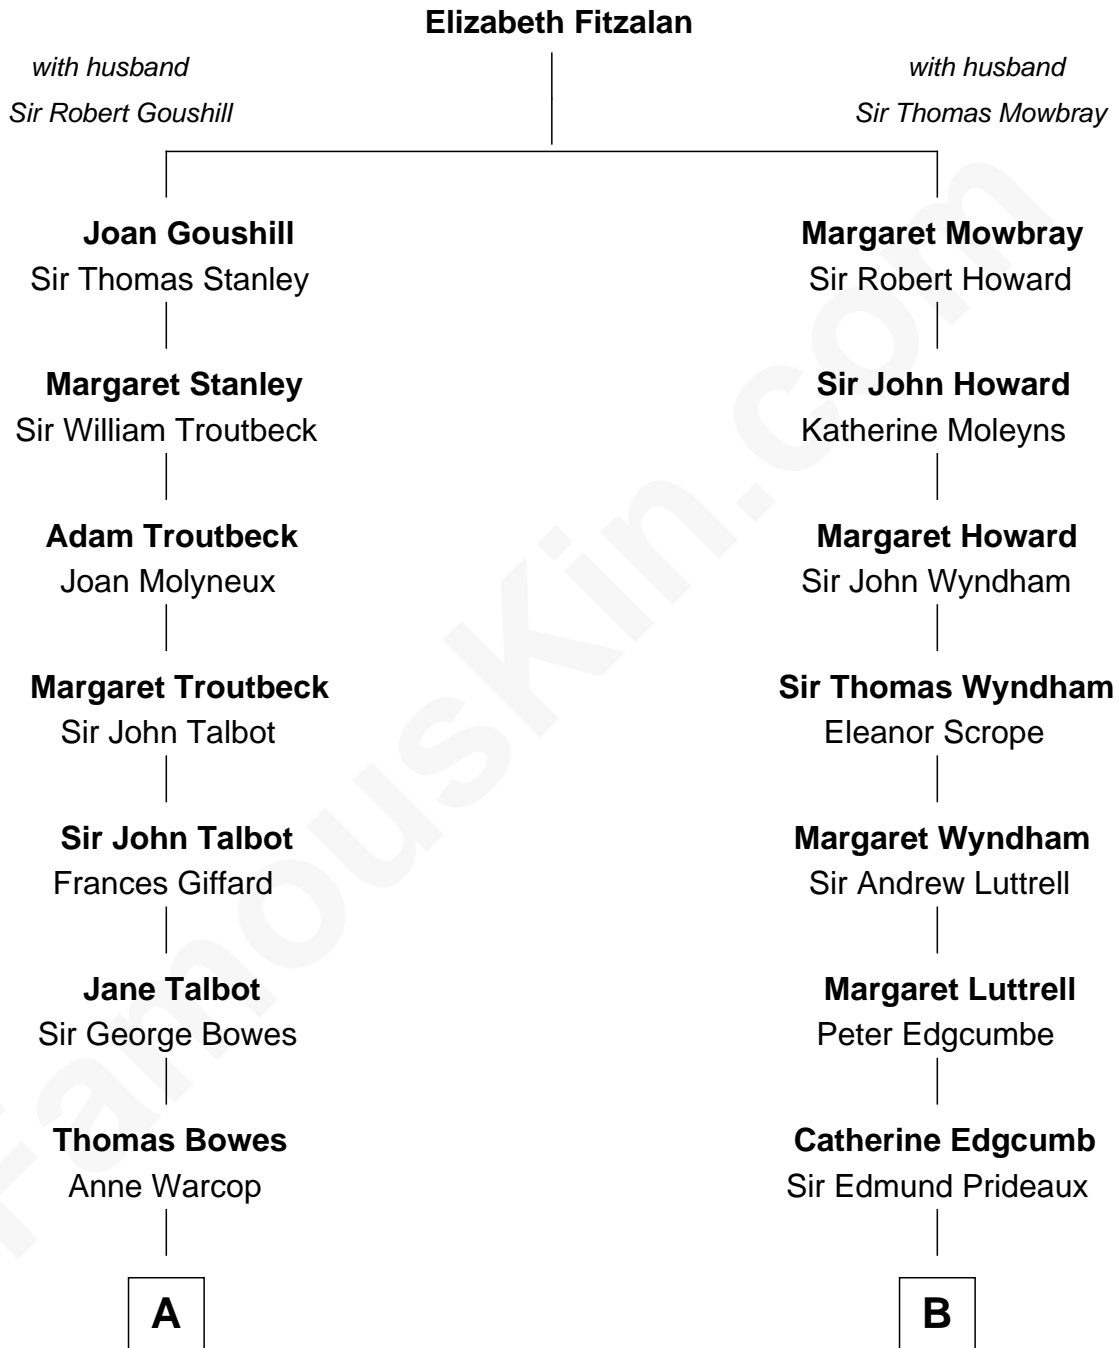

# FamousKin.com Relationship Chart of

**Benedict Cumberbatch**  
*Movie, Television and Stage Actor*

17th cousin 1 time removed of

**Guy Ritchie**  
*British Filmmaker*

C

John Vivian Ritchie  
Amber Mary Parkinson