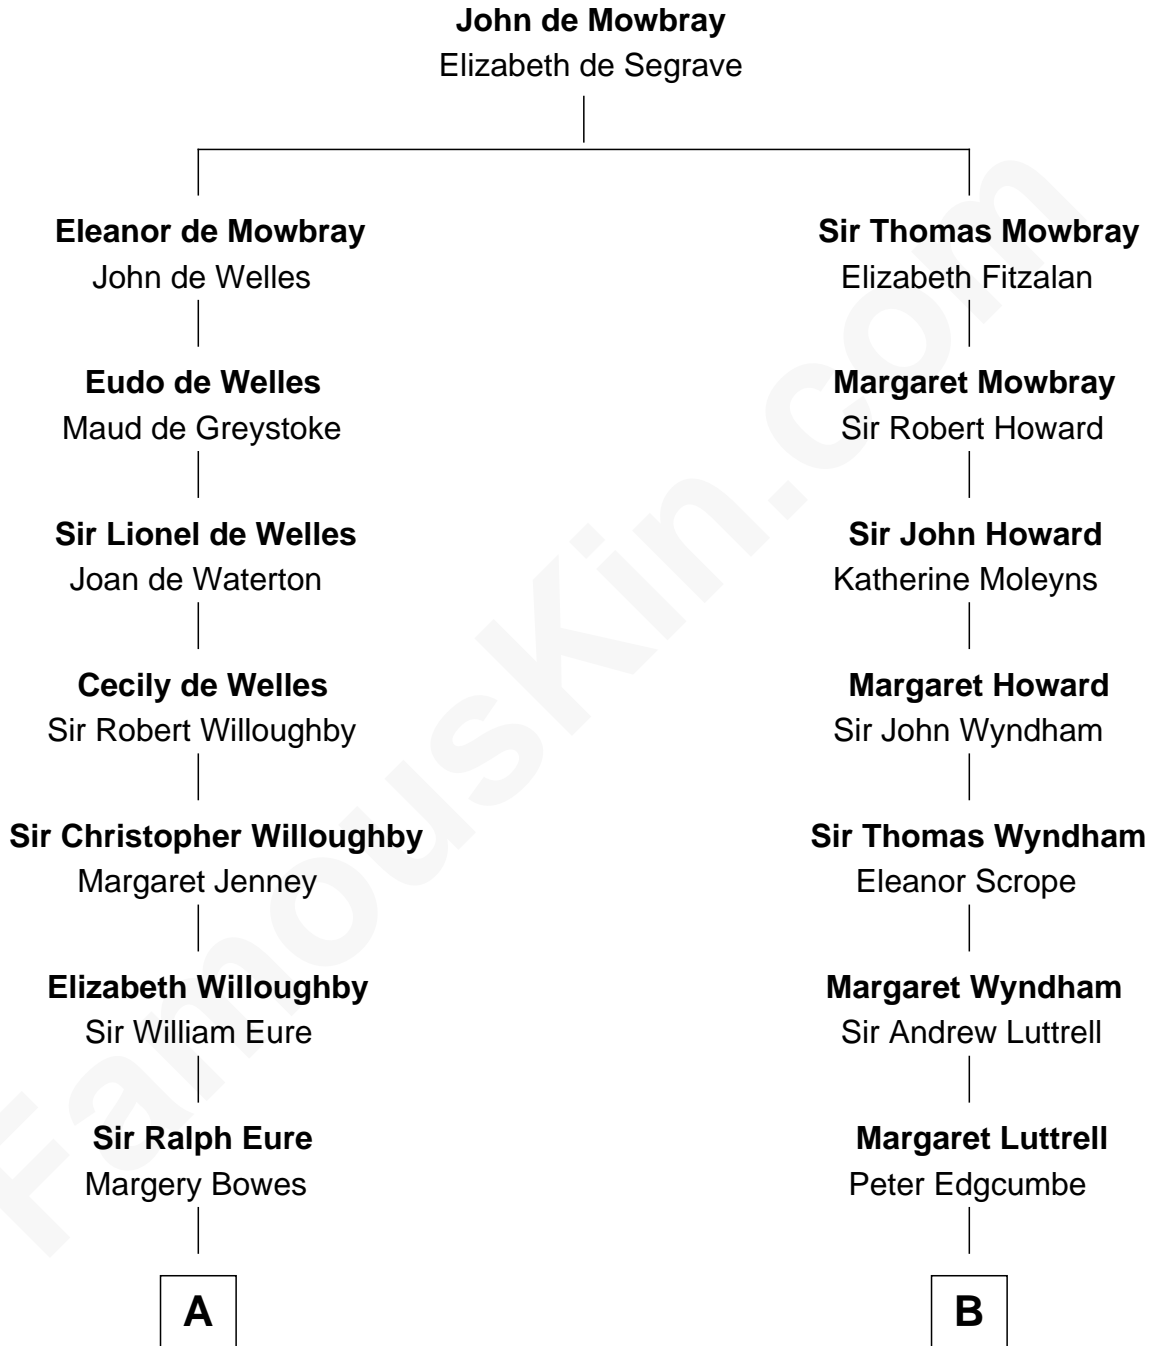

FamousKin.com

Relationship Chart of

Benedict Cumberbatch
Movie, Television and Stage Actor

19th cousin 1 time removed of

Guy Ritchie
British Filmmaker

C

Henry Alfred Cumberbatch
Hélène Gertrude Rees

Henry Carlton Cumberbatch
Pauline Ellen Laing Congdon

Timothy Carlton Congdon Cumberbatch
Wanda Ventham

Benedict Cumberbatch
Movie, Television and Stage Actor

D

Doris Margaretta McLaughlin
Stuart John Ritchie

John Vivian Ritchie
Amber Mary Parkinson

Guy Ritchie
British Filmmaker