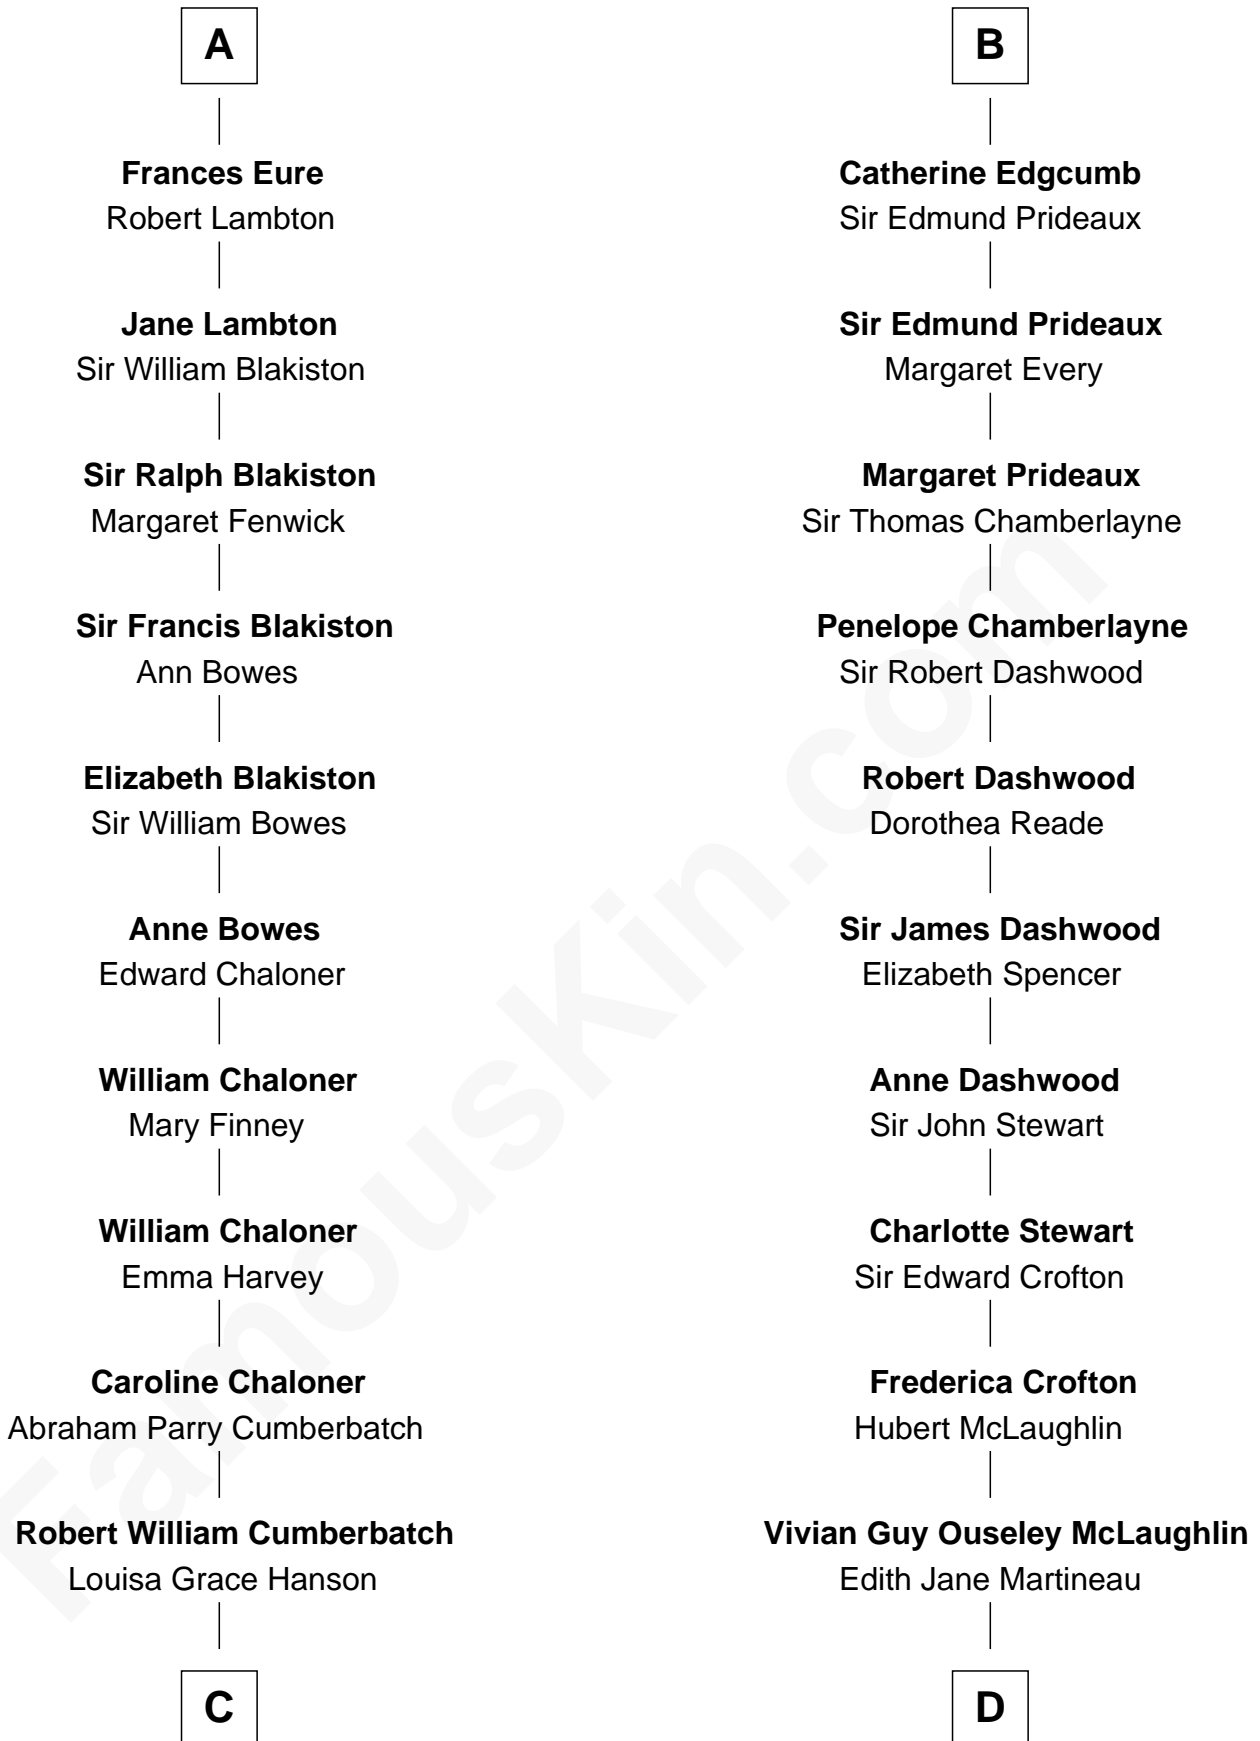

FamousKin.com

Relationship Chart of

Benedict Cumberbatch
Movie, Television and Stage Actor

19th cousin 1 time removed of

Guy Ritchie
British Filmmaker

C

Henry Alfred Cumberbatch
Hélène Gertrude Rees

Henry Carlton Cumberbatch
Pauline Ellen Laing Congdon