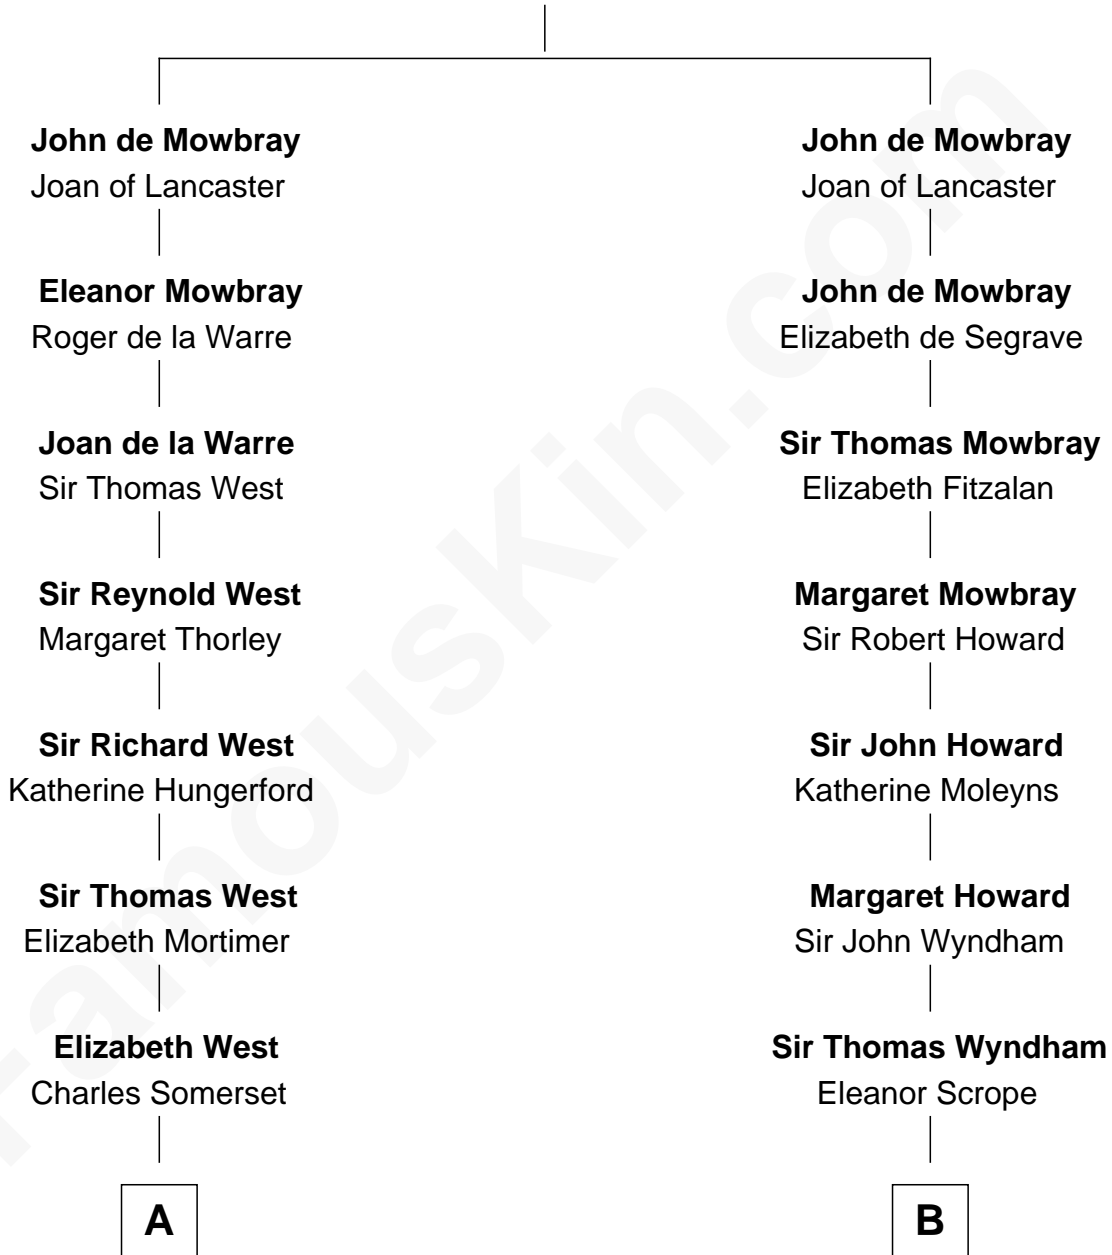

**FamousKin.com**  
**Relationship Chart of**  
**Benedict Cumberbatch**  
*Movie, Television and Stage Actor*

21st cousin of

**Guy Ritchie**  
*British Filmmaker*

**Sir John de Mowbray**  
 Aline de Braiose

**C**

**Robert William Cumberbatch**

Louisa Grace Hanson

**Henry Alfred Cumberbatch**

Hélène Gertrude Rees

**Henry Carlton Cumberbatch**

Pauline Ellen Laing Congdon

**Timothy Carlton Congdon Cumberbatch**